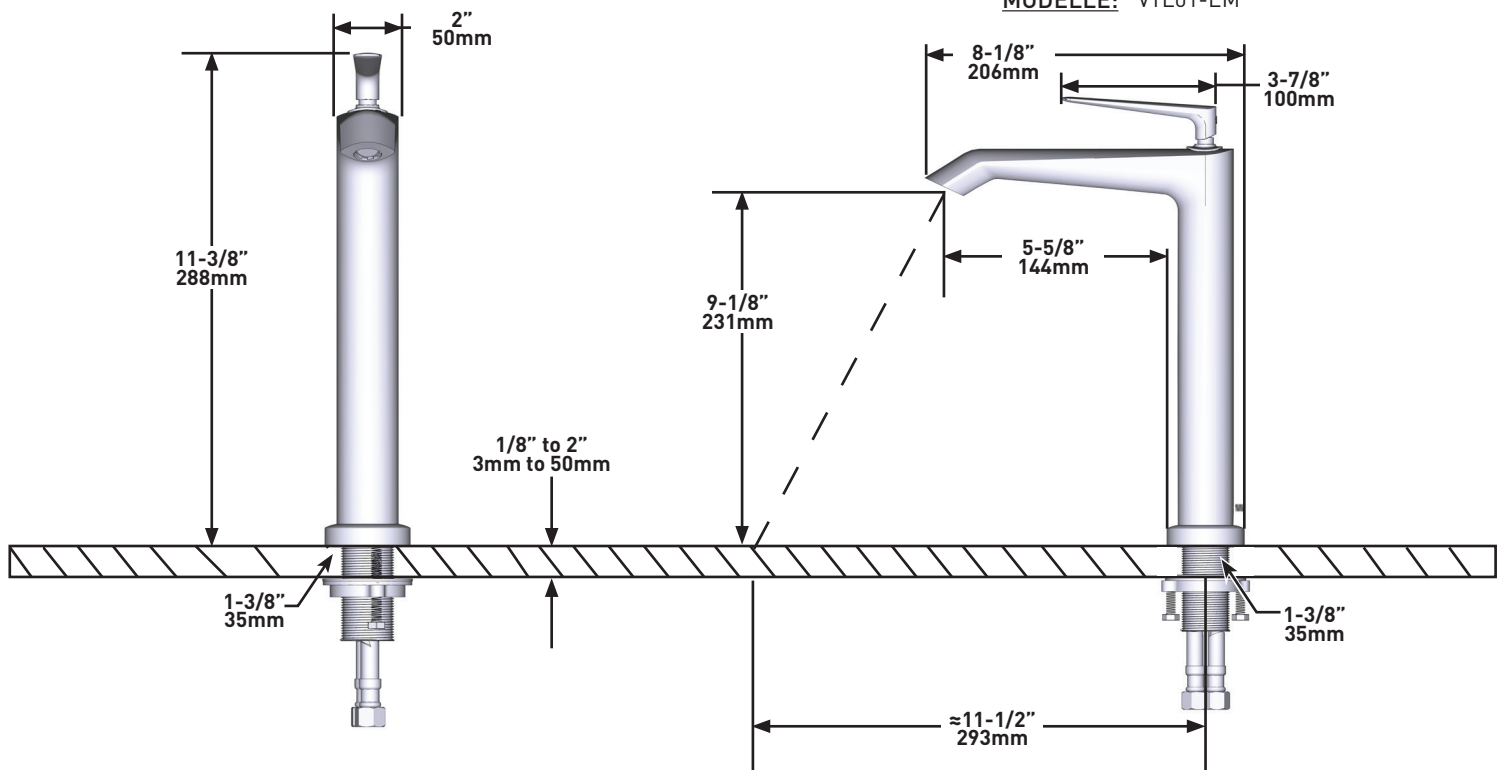

+ 44 (0) 1952 221 100

www.riobel.design

A DISTINCTIVE MEMBER OF THE HOUSE OF ROHL