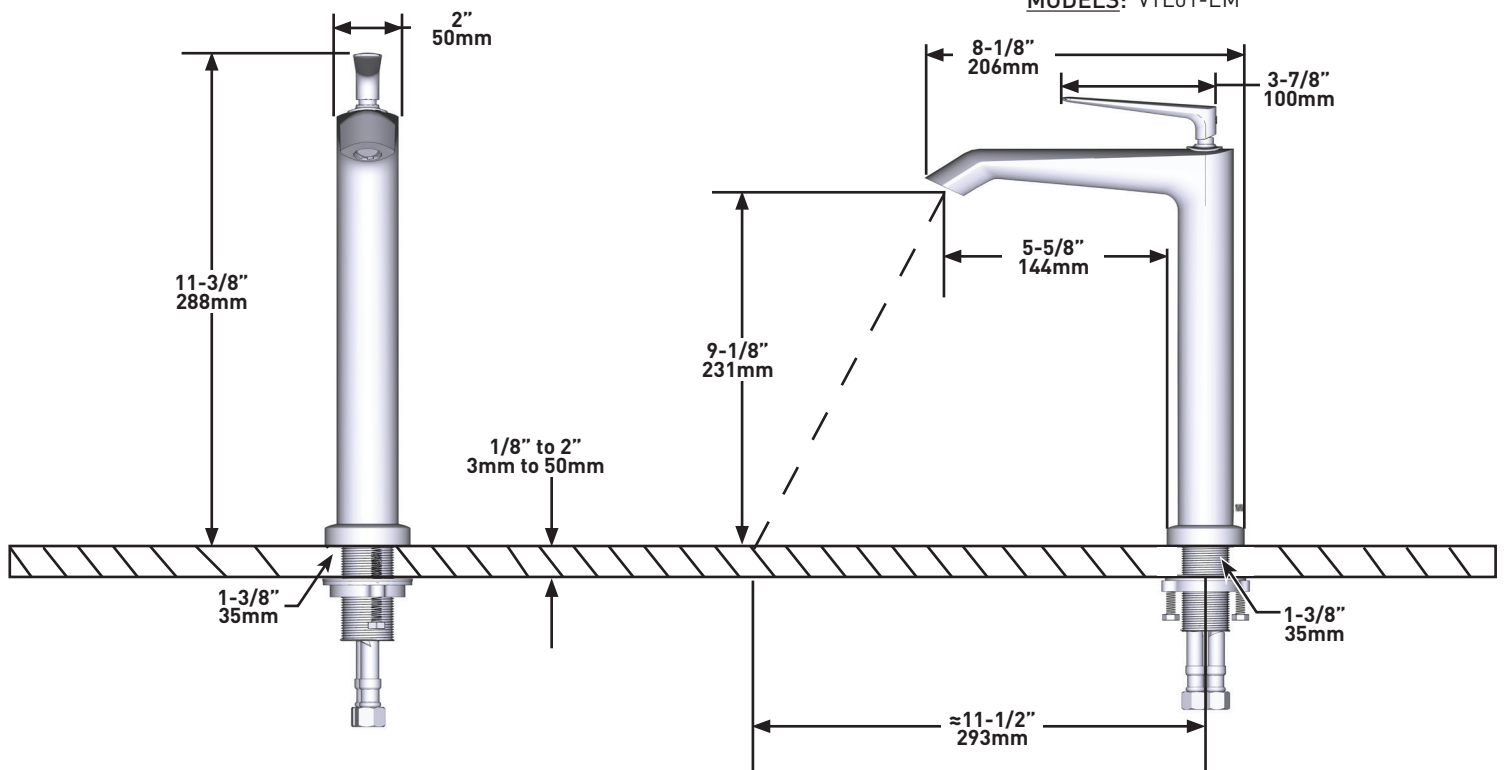

+ 44 (0) 1952 221 100

www.riobel.design

A DISTINCTIVE MEMBER OF THE HOUSE OF ROHL