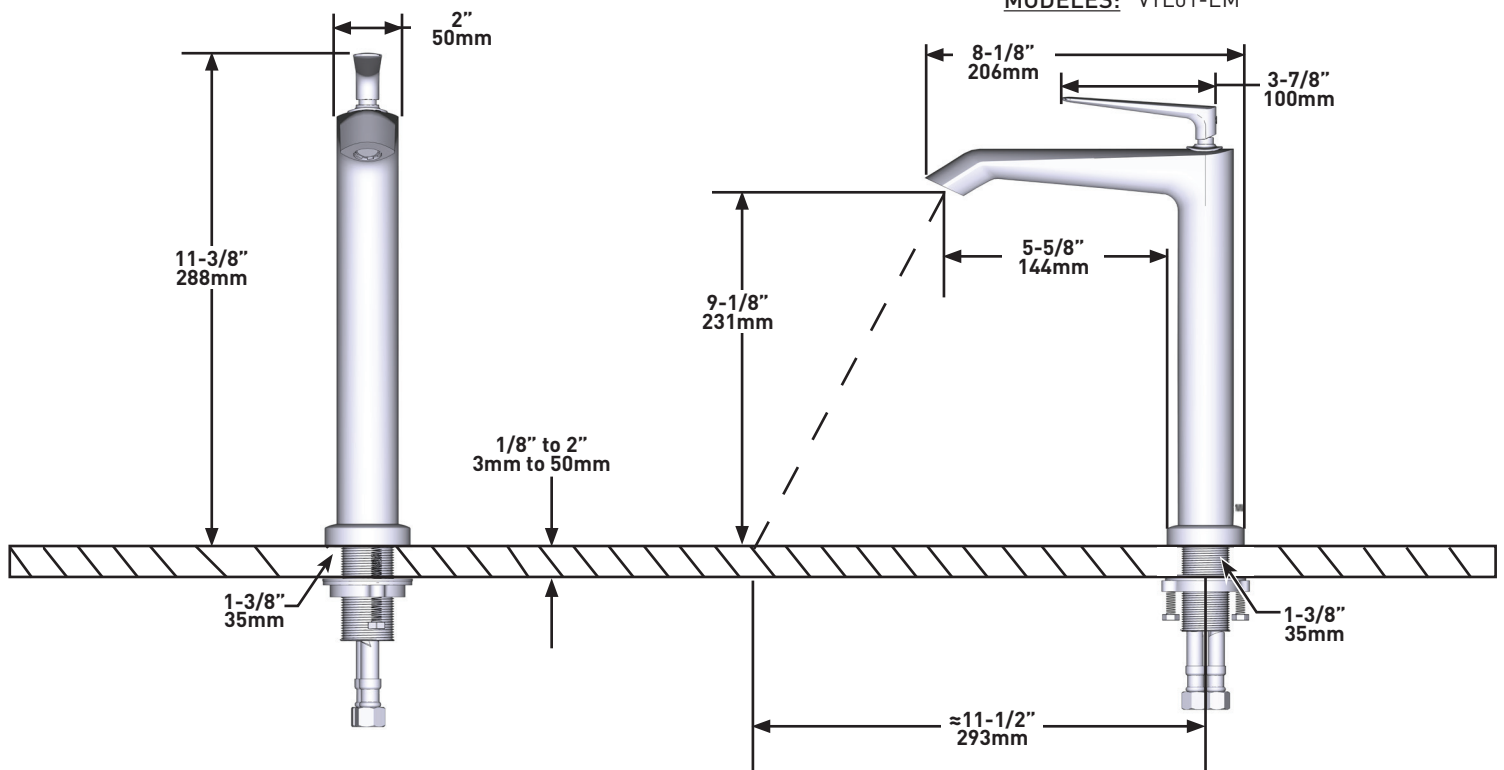

+ 44 (0) 1952 221 100

www.riobel.design

A DISTINCTIVE MEMBER OF THE HOUSE OF ROHL