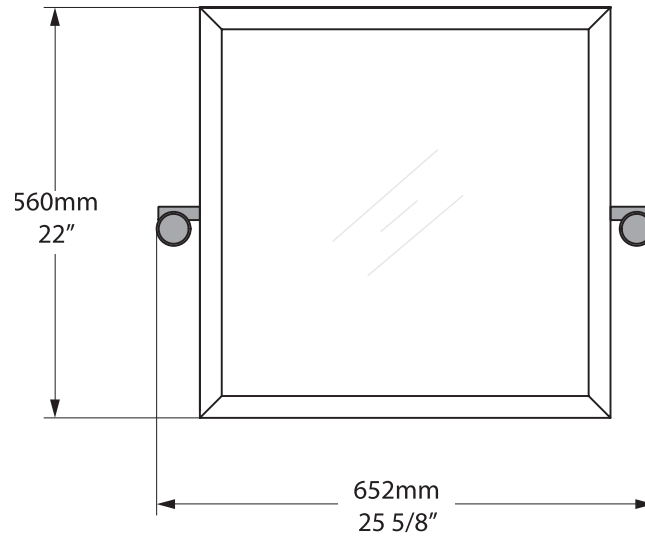

# Anatolia 56

MR-ANA-56-xx

victoria  albert®

volcanic limestone baths

Front View

Side view

\*All measurements subject to +/-5% tolerance

**l** = 652mm / 25<sup>5</sup>/<sub>8</sub>"  
**w** = 48mm / 1<sup>7</sup>/<sub>8</sub>"  
**h** = 560mm / 22"