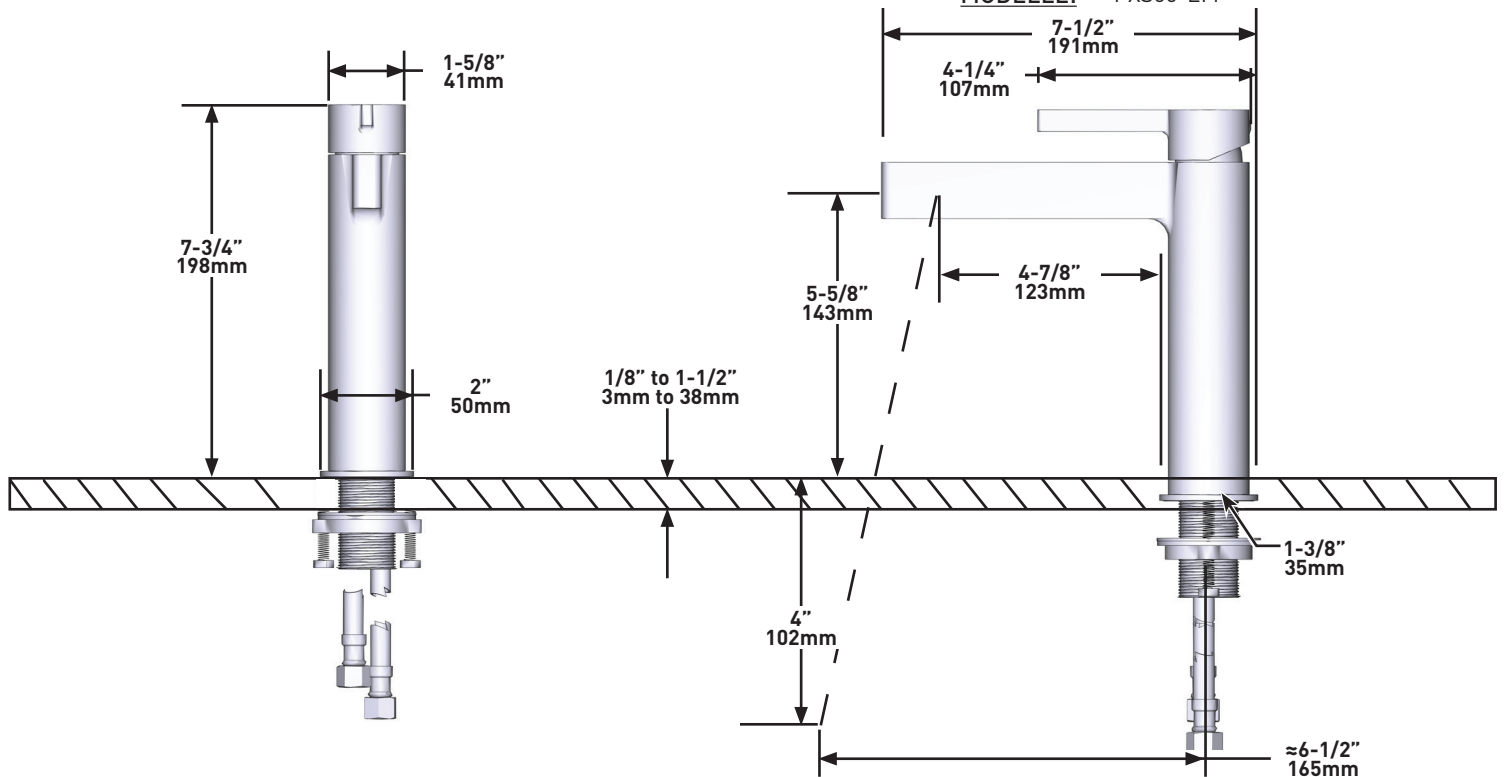

+ 44 (0) 1952 221 100

www.riobel.design

A DISTINCTIVE MEMBER OF THE HOUSE OF ROHL