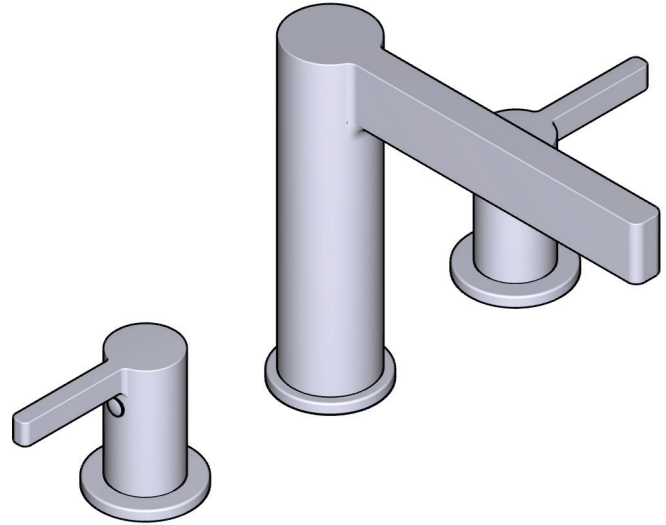

SPECIFICATIONS

DESCRIPTION

- G1/2" connection flexes
- Supplied with G3/8" adaptor
- Quarter-turn ceramic cartridges
- Waste kit sold separately (DB160-EM)

FLOW

- 5.0 L/min, 3 bar

STANDARD

- Compliant to European standard EN817:2008
- Certified to acoustic and flow rate class PA-IX 10062/IO
- In process of certifying to UBA/KTW-BWGL/DVGW regulations for materials in contact with drinking water.
- KIWA NL K110292/01

WARRANTY

- www.riobel.design

Three Hole Basin Mixer

MODELS: PX08-EM