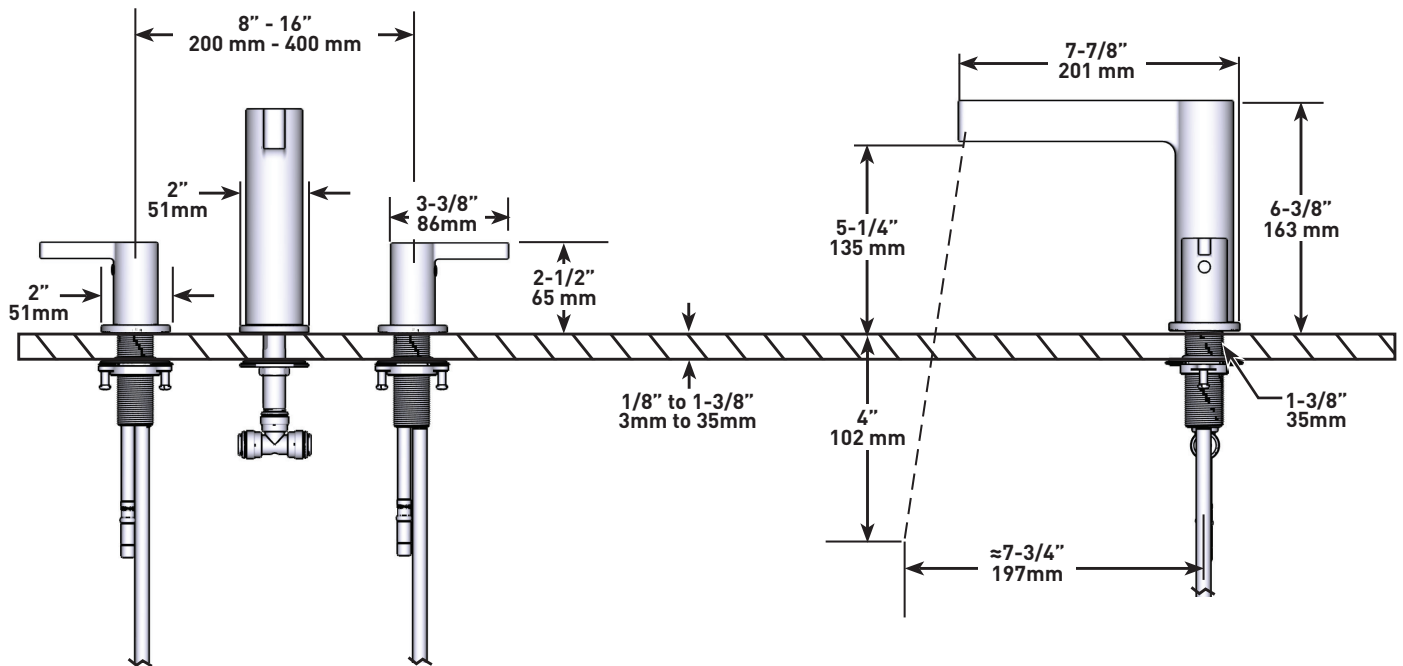

+ 44 (0) 1952 221 100

www.riobel.design

A DISTINCTIVE MEMBER OF THE HOUSE OF ROHL