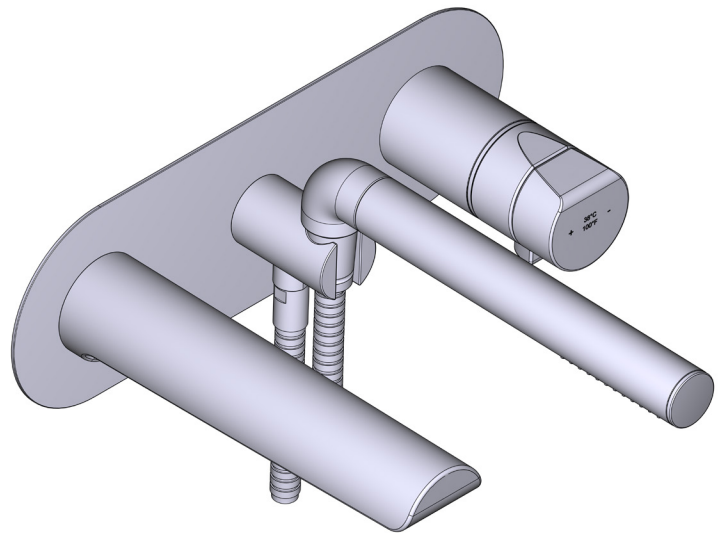

SPECIFICATIONS

DESCRIPTION

- G 1/2" female inlets
- Thermostatic/pressure balance coaxial cartridge with check valves
- Single function easy clean hand shower
- 2-way no share
- Service valve

FLOW

- 20.5 L/min, 60psi, 4 bar

WARRANTY

- www.riobel.design

Wall Mounted Bath Shower Mixer

MODELS: PB21-EM