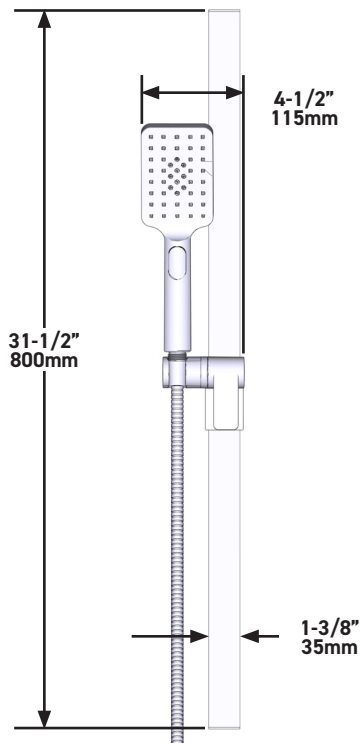

+44 (0)1952 221 100
www.riobel.design

A DISTINCTIVE MEMBER OF THE HOUSE OF ROHL