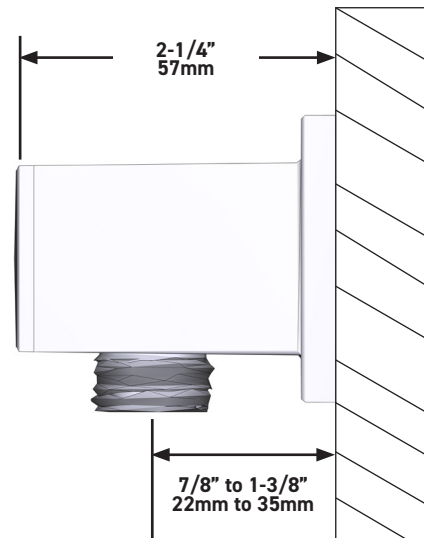

+44 (0)1952 221 100
www.riobel.design

A DISTINCTIVE MEMBER OF THE HOUSE OF ROHL