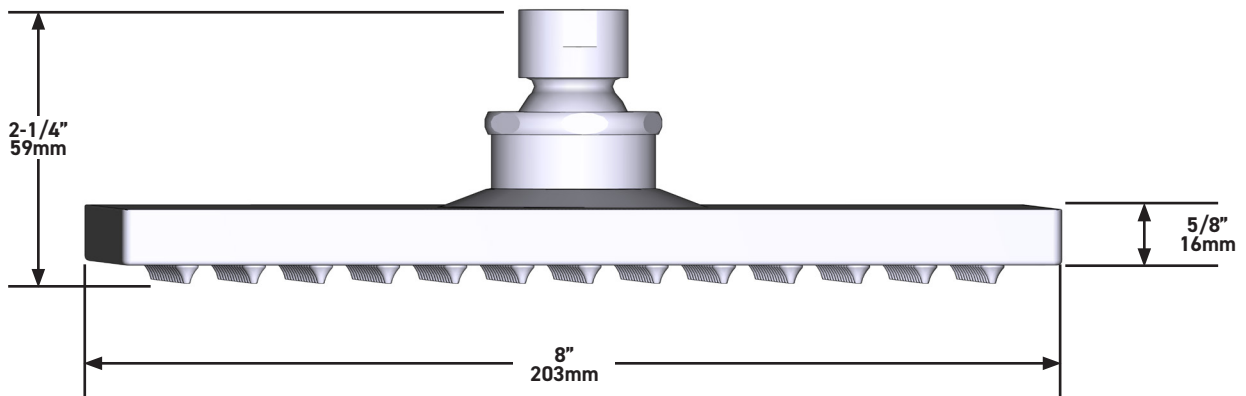

SPECIFICATIONS

DESCRIPTION

- G1/2" male connection
- Square rosette

WARRANTY

- www.riobel.design

40cm (16") Square Shower Arm

MODELS: R543-EM

+44 (0)1952 221 100
www.riobel.design

A DISTINCTIVE MEMBER OF THE HOUSE OF ROHL

SPECIFICATIONS

DESCRIPTION

- Scale-free
- Swivel
- G1/2" inlet female

FLOW

- 7.6 L/min, 60psi, 4 bar

WARRANTY

- www.riobel.design

20cm (8") Shower Head

MODELS: R488-EM

+44 (0)1952 221 100
www.riobel.design

A DISTINCTIVE MEMBER OF THE HOUSE OF ROHL

SPECIFICATIONS

DESCRIPTION

- G1/2" female inlet
- G1/2" shank supplied
- Adjustable depth
- G1/2" outlet male