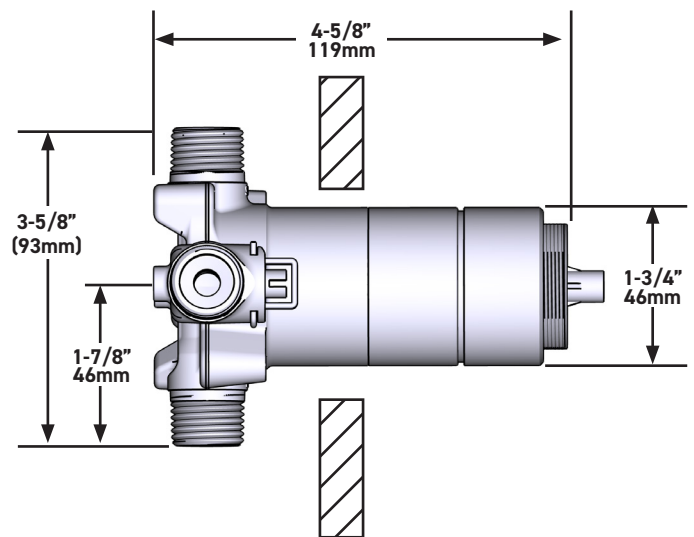

+44 (0)1952 221 100
www.riobel.design

A DISTINCTIVE MEMBER OF THE HOUSE OF ROHL