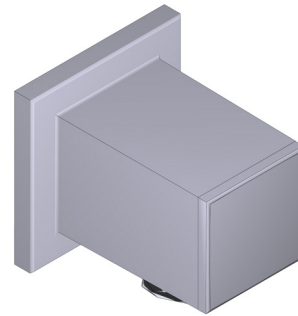

SPECIFICATIONS

DESCRIPTION

- G1/2" female inlet
- G1/2" shank supplied
- Adjustable depth
- G1/2" outlet male

WARRANTY

- www.riobel.design

Elbow Supply

MODELS: R774-EM