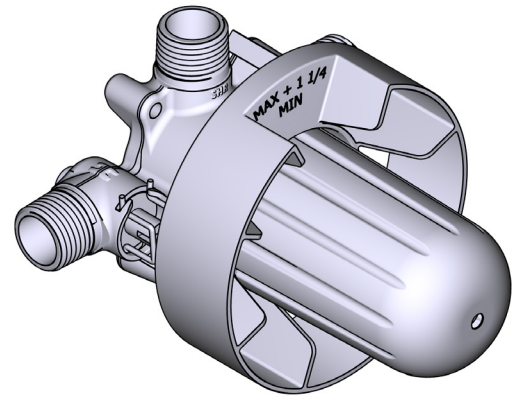

SPECIFICATIONS

THE PARADOX 323 SHOWER KIT INCLUDES

- TPXTQ23-EM - 2-Way Type T/P Coaxial Valve Trim
- R23-EM - 2-Way Type T/P Coaxial Valve Rough
- R4845-EM - Shower Rail
- R543-EM - 40cm (16") Square Shower Arm
- R488-EM - 20cm (8") Shower Head
- R774-EM - Elbow Supply

FLOW

- 24 L/min, 60psi, 4 bar

WARRANTY

- www.riobel.design

2-Way No Share Type T/P Coaxial Valve Trim

MODELS: TPXTQ23-EM

+44 (0)1952 221 100
www.riobel.design

A DISTINCTIVE MEMBER OF THE HOUSE OF ROHL

SPECIFICATIONS

DESCRIPTION

- Test cap
- Service valves
- G 1/2" male inlets
- Two G 1/2" outlets
- TGS23-EM trim required to complete
- Rough only

WARRANTY

- www.riobel.design

2-Way Type T/P Coaxial Valve Rough

MODELS: R23-EM

+44 (0)1952 221 100
www.riobel.design

A DISTINCTIVE MEMBER OF THE HOUSE OF ROHL

SPECIFICATIONS

DESCRIPTION

- Easy clean
- Multifunction easy clean hand shower
- 150 cm (59") double interlock flexible hose, swivel and 2 check valves
- Rectangular slide bar
- Easy-Glide left cursor