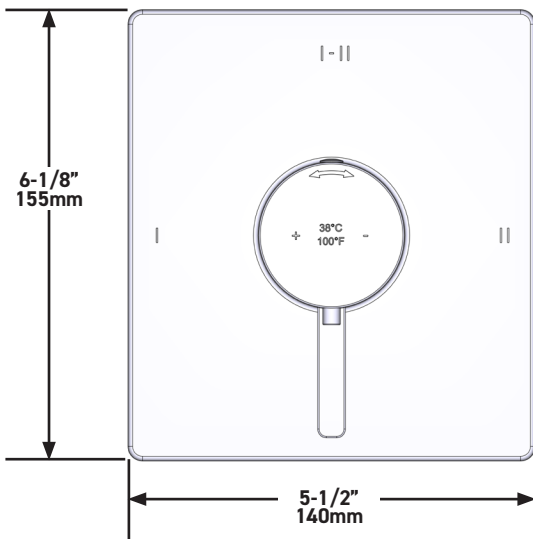

+44 (0)1952 221 100
www.riobel.design

A DISTINCTIVE MEMBER OF THE HOUSE OF ROHL