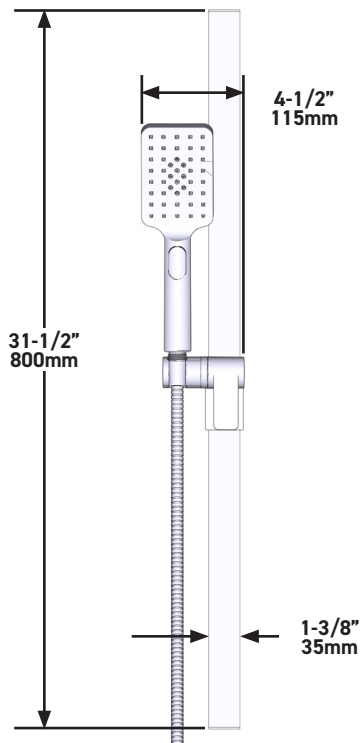

SPECIFICATIONS

THE PARADOX 323 SHOWER KIT INCLUDES

- TPXTQ23-EM - 2-Way Type T/P Coaxial Valve Trim
- R23-EM - 2-Way Type T/P Coaxial Valve Rough
- R4845-EM - Shower Rail
- R543-EM - 40cm (16") Square Shower Arm
- R488-EM - 20cm (8") Shower Head
- R774-EM - Elbow Supply

FLOW

- 7.6 L/min, 60psi, 4 bar

WARRANTY

- www.riobel.design

Shower Rail

MODELS: R4845-EM

+44 (0)1952 221 100
www.riobel.design

A DISTINCTIVE MEMBER OF THE HOUSE OF ROHL

SPECIFICATIONS

DESCRIPTION

- G1/2" male connection
- Square rosette

WARRANTY

- www.riobel.design

40cm (16") Square Shower Arm

MODELS: R543-EM

+44 (0)1952 221 100
www.riobel.design

20cm (8") Shower Head

MODELS: R488-EM

+44 (0)1952 221 100
www.riobel.design

A DISTINCTIVE MEMBER OF THE HOUSE OF ROHL

SPECIFICATIONS

DESCRIPTION

- G1/2" female inlet
- G1/2" shank supplied
- Adjustable depth
- G1/2" outlet male