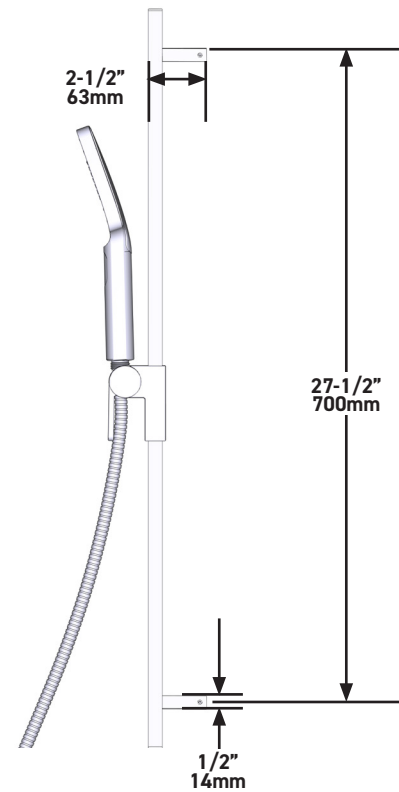

+44 (0)1952 221 100
www.riobel.design

A DISTINCTIVE MEMBER OF THE HOUSE OF ROHL