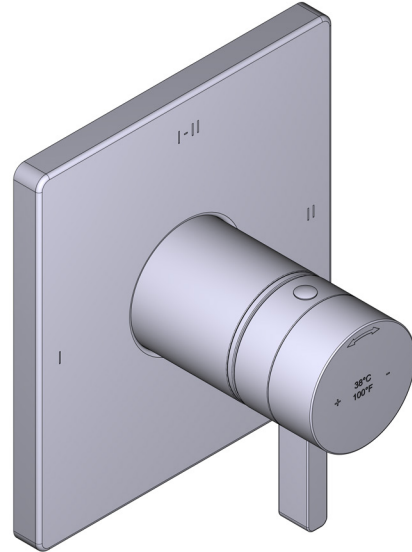

SPECIFICATIONS

DESCRIPTION

- Thermostatic/pressure balance coaxial cartridge with check valves
- Trim only
- R23-EM rough required to complete
- 4 positions (OFF, 1, 1 and 2, 2) share

FLOW

- 24 L/min, 60psi, 4 bar

WARRANTY

- www.riobel.design

2-Way No Share Type T/P Coaxial Valve Trim

MODELS: TPXTQ23-EM