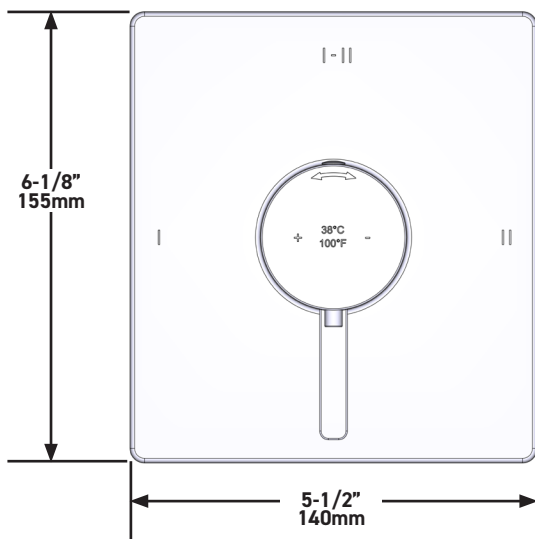

+44 (0)1952 221 100
www.riobel.design

A DISTINCTIVE MEMBER OF THE HOUSE OF ROHL