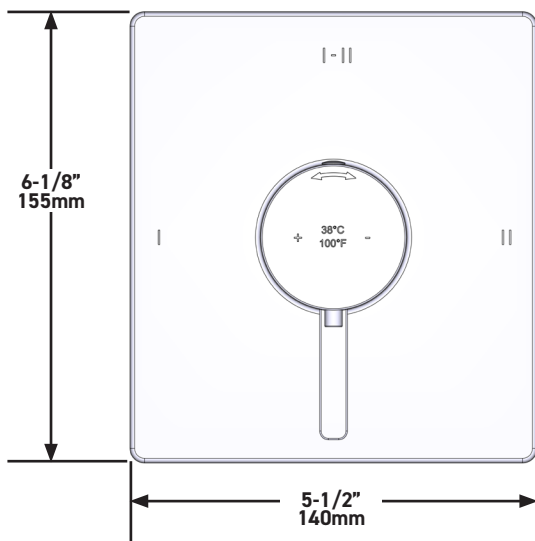

+44 (0)1952 221 100
www.riobel.design

A DISTINCTIVE MEMBER OF THE HOUSE OF ROHL