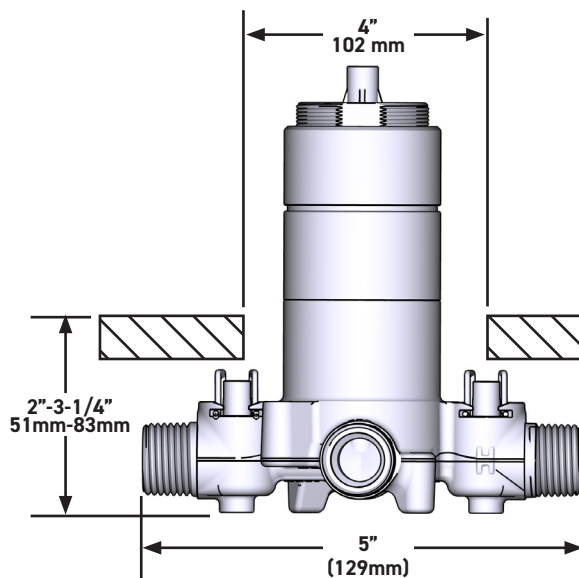

+44 (0)1952 221 100
www.riobel.design

A DISTINCTIVE MEMBER OF THE HOUSE OF ROHL