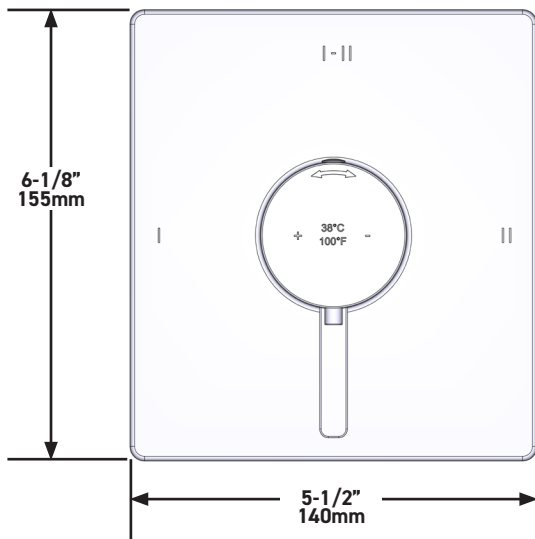

+44 (0)1952 221 100
www.riobel.design

A DISTINCTIVE MEMBER OF THE HOUSE OF ROHL