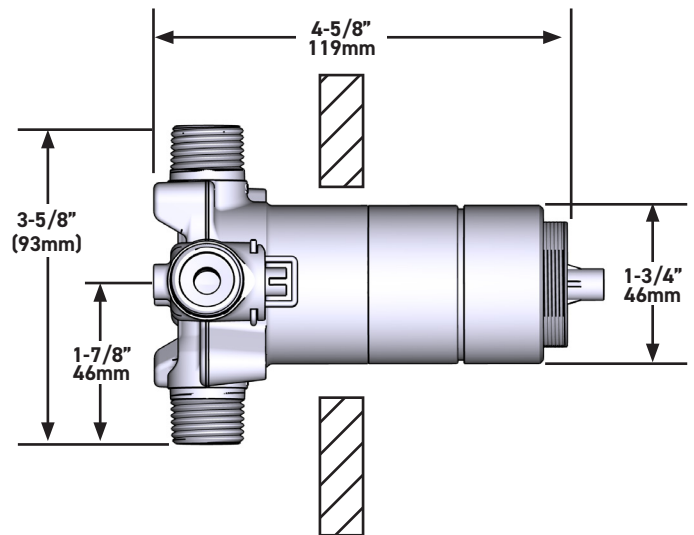

+44 (0)1952 221 100
www.riobel.design

A DISTINCTIVE MEMBER OF THE HOUSE OF ROHL