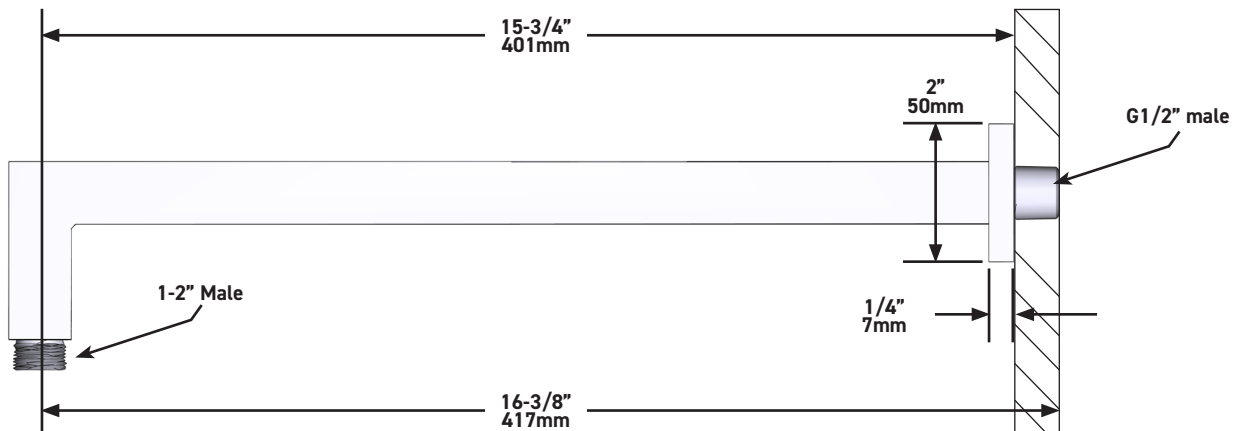

SPECIFICATIONS

DESCRIPTION

- G1/2" male connection
- Square rosette

WARRANTY

- www.riobel.design

40cm (16") Square Shower Arm

MODELS: R543-EM

+44 (0)1952 221 100
www.riobel.design

A DISTINCTIVE MEMBER OF THE HOUSE OF ROHL

SPECIFICATIONS

DESCRIPTION

- Scale-free
- Swivel
- G1/2" inlet female

FLOW

- 7.6 L/min, 60psi, 4 bar

WARRANTY

- www.riobel.design

20cm (8") Shower Head

MODELS: R488-EM

+44 (0)1952 221 100
www.riobel.design

A DISTINCTIVE MEMBER OF THE HOUSE OF ROHL

SPECIFICATIONS

DESCRIPTION

- G1/2" female inlet
- G1/2" shank supplied
- Adjustable depth
- G1/2" outlet male