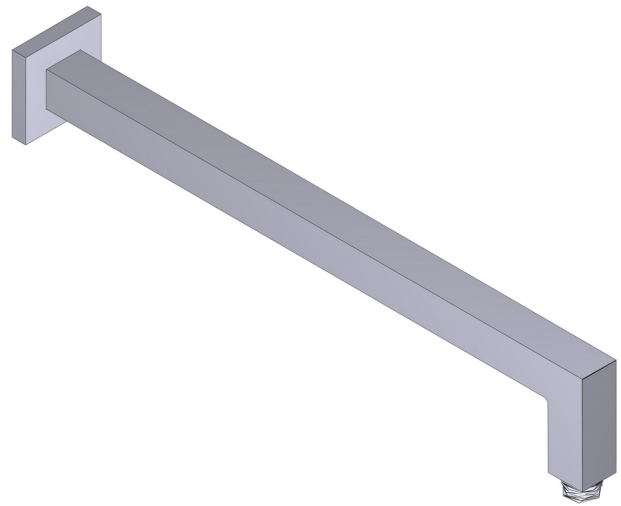

MODELS: R23-EM

+44 (0)1952 221 100
www.riobel.design

A DISTINCTIVE MEMBER OF THE HOUSE OF ROHL

SPECIFICATIONS

DESCRIPTION

- Easy clean
- Multifunction easy clean hand shower
- 150 cm (59") double interlock flexible hose, swivel and 2 check valves
- Rectangular slide bar
- Easy-Glide left cursor

FLOW

- 7.6 L/min, 60psi, 4 bar

WARRANTY

- www.riobel.design

Shower Rail

MODELS: R4845-EM

+44 (0)1952 221 100
www.riobel.design

A DISTINCTIVE MEMBER OF THE HOUSE OF ROHL

SPECIFICATIONS

DESCRIPTION

- G1/2" male connection
- Square rosette

WARRANTY

- www.riobel.design

40cm (16") Square Shower Arm

MODELS: R543-EM

+44 (0)1952 221 100
www.riobel.design

20cm (8") Shower Head

MODELS: R488-EM

+44 (0)1952 221 100
www.riobel.design

A DISTINCTIVE MEMBER OF THE HOUSE OF ROHL

SPECIFICATIONS

DESCRIPTION

- G1/2" female inlet
- G1/2" shank supplied
- Adjustable depth
- G1/2" outlet male