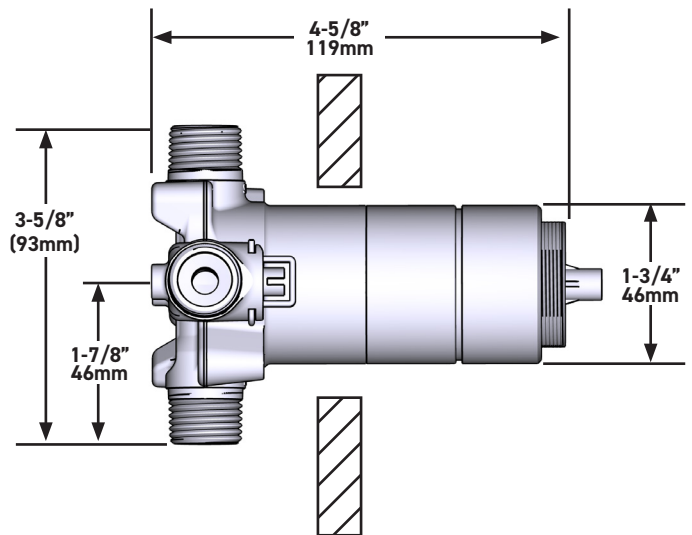

+44 (0)1952 221 100
www.riobel.design

A DISTINCTIVE MEMBER OF THE HOUSE OF ROHL