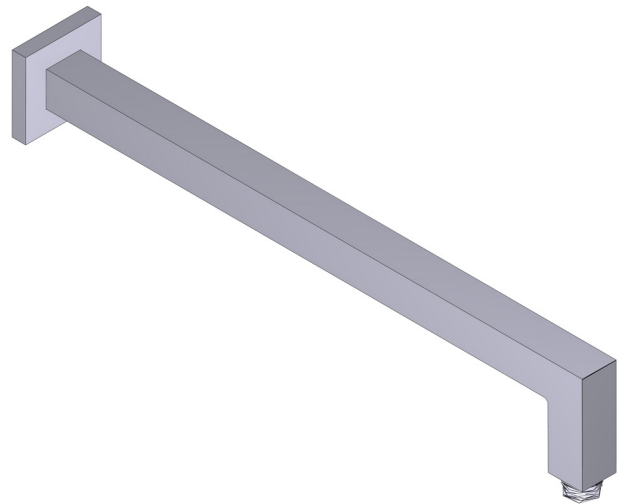

20cm (8") Shower Head

MODELS: R488-EM

+44 (0)1952 221 100
www.riobel.design

A DISTINCTIVE MEMBER OF THE HOUSE OF ROHL

SPECIFICATIONS

DESCRIPTION

- G1/2" female inlet
- G1/2" shank supplied
- Adjustable depth
- G1/2" outlet male

- G 1/2" Verbindung Aussengewinde
- Rosette eckig

Garantie

- www.riobel.design

Kopfbrause quadratisch 40cm

MODELLE: R543-EM

+44 (0)1952 221 100
www.riobel.design

A DISTINCTIVE MEMBER OF THE HOUSE OF ROHL

TECHNISCHE DATEN