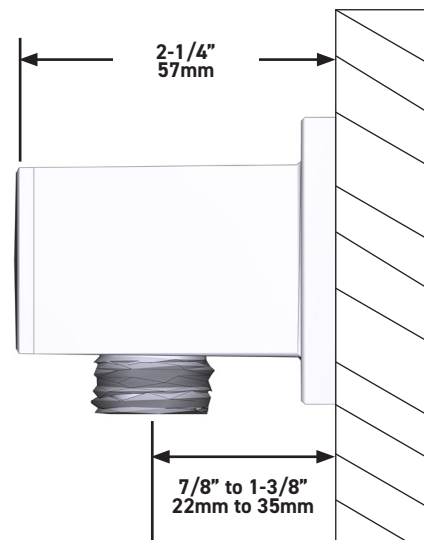

+44 (0)1952 221 100
www.riobel.design

A DISTINCTIVE MEMBER OF THE HOUSE OF ROHL