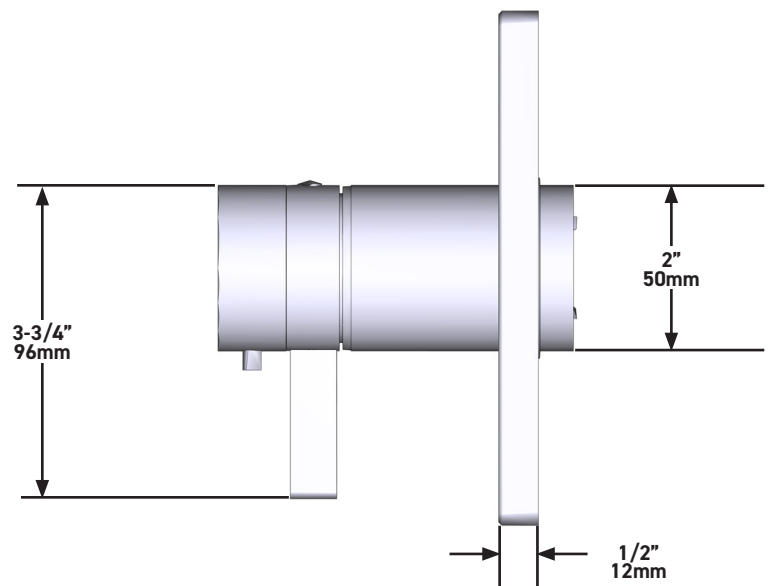

SPECIFICATIONS

THE PARADOX 323 SHOWER KIT INCLUDES

- TPXTQ23-EM - 2-Way Type T/P Coaxial Valve Trim
- R23-EM - 2-Way Type T/P Coaxial Valve Rough
- R4845-EM - Shower Rail
- R543-EM - 40cm (16") Square Shower Arm
- R488-EM - 20cm (8") Shower Head
- R774-EM - Elbow Supply

SPECIFICATIONS

DESCRIPTION

- G1/2" male connection
- Square rosette

WARRANTY

- www.riobel.design

40cm (16") Square Shower Arm

MODELS: R543-EM

+44 (0)1952 221 100
www.riobel.design

20cm (8") Shower Head

MODELS: R488-EM

+44 (0)1952 221 100
www.riobel.design

A DISTINCTIVE MEMBER OF THE HOUSE OF ROHL

SPECIFICATIONS

DESCRIPTION

- G1/2" female inlet
- G1/2" shank supplied
- Adjustable depth
- G1/2" outlet male

DÉBIT

- 24 L/min, 60psi, 4 bar

GARANTIE

www.riobel.design

Habillage pour corps à encastrer mitigeur thermostatique 2 voies (T/P : cartouche thermostatique coaxiale avec équilibrage de pression)

MODÈLES: TPXTQ23-EM