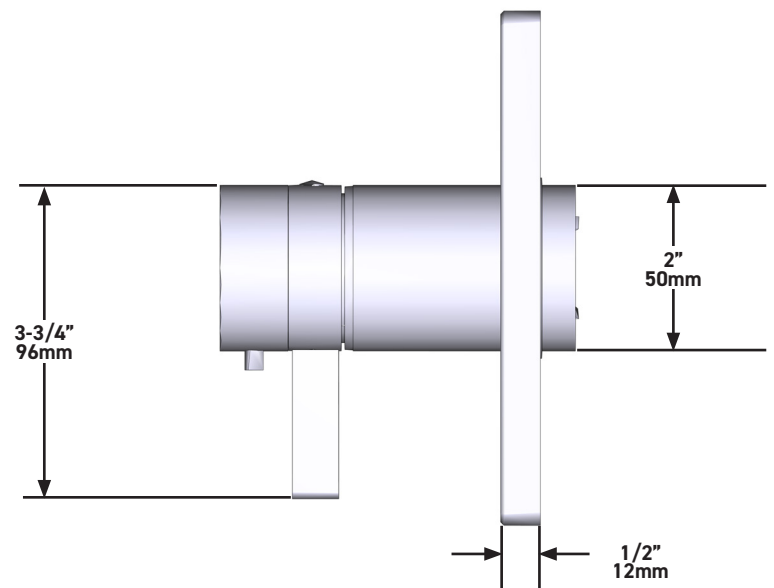

+44 (0)1952 221 100
www.riobel.design

A DISTINCTIVE MEMBER OF THE HOUSE OF ROHL