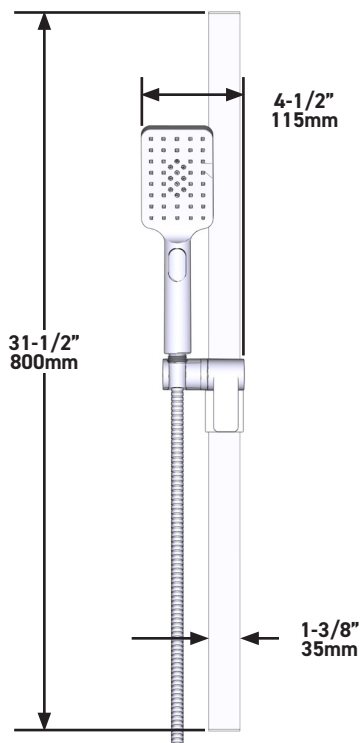

20cm (8") Shower Head

MODELS: R488-EM

+44 (0)1952 221 100
www.riobel.design

A DISTINCTIVE MEMBER OF THE HOUSE OF ROHL

SPECIFICATIONS

DESCRIPTION

- G1/2" female inlet
- G1/2" shank supplied
- Adjustable depth
- G1/2" outlet male

FLUSSO

- 7.6 L/min, 60psi, 4 bar

GARANZIA

- www.riobel.design

Asta doccia

MODELLI: R4845-EM

+44 (0)1952 221 100
www.riobel.design

A DISTINCTIVE MEMBER OF THE HOUSE OF ROHL

SPECIFICHE

DESCRIZIONE

- G1/2" congiunzione maschio
- Rosetta doccia Quadrata

GARANZIA

- www.riobel.design

Braccio doccia quadrato da 40cm

MODELLI: R543-EM

+44 (0)1952 221 100
www.riobel.design