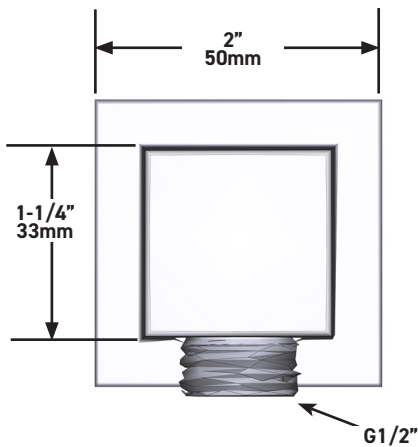

+44 (0)1952 221 100
www.riobel.design

A DISTINCTIVE MEMBER OF THE HOUSE OF ROHL