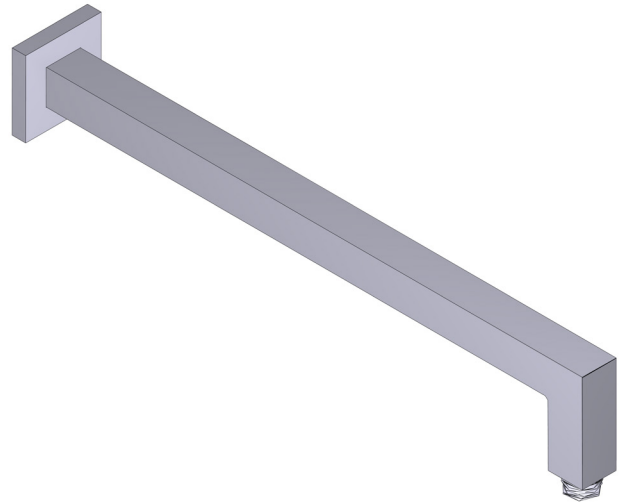

20cm (8") Shower Head

MODELS: R488-EM

+44 (0)1952 221 100
www.riobel.design

A DISTINCTIVE MEMBER OF THE HOUSE OF ROHL

SPECIFICATIONS

DESCRIPTION

- G1/2" female inlet
- G1/2" shank supplied
- Adjustable depth
- G1/2" outlet male

CARACTÉRISTIQUES TECHNIQUES

DESCRIPTION

- Connexion mâle G1/2
- Rosace carrée

GARANTIE

- www.riobel.design

Bras de douche carré 40 cm

MODÈLES: R543-EM

+44 (0)1952 221 100
www.riobel.design