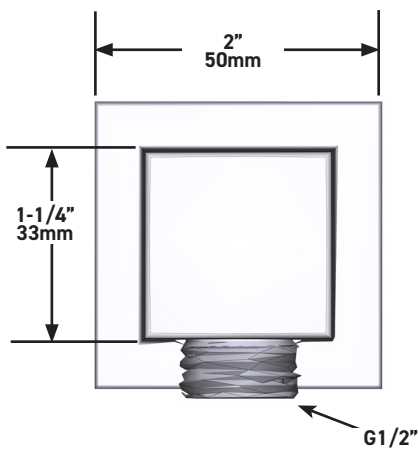

+44 (0)1952 221 100
www.riobel.design

A DISTINCTIVE MEMBER OF THE HOUSE OF ROHL