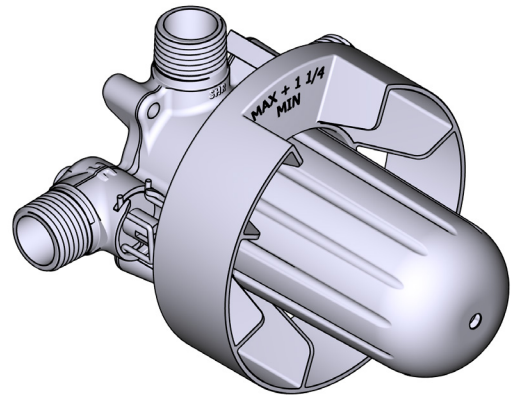

CARACTÉRISTIQUES TECHNIQUES

DESCRIPTION

- Bouchon pour essai
- Robinet d'arrêt
- Connexion mâle G1/2
- 2 G½" sorties
- TGS23-EM garniture requise pour terminer
- Rugueux seulement

GARANTIE

- www.riobel.design

**Habillage pour corps à encastrer mitigeur
thermostatique 2 voies (T/P : cartouche
thermostatique coaxiale avec équilibrage
de pression)**

MODÈLES: R23-EM