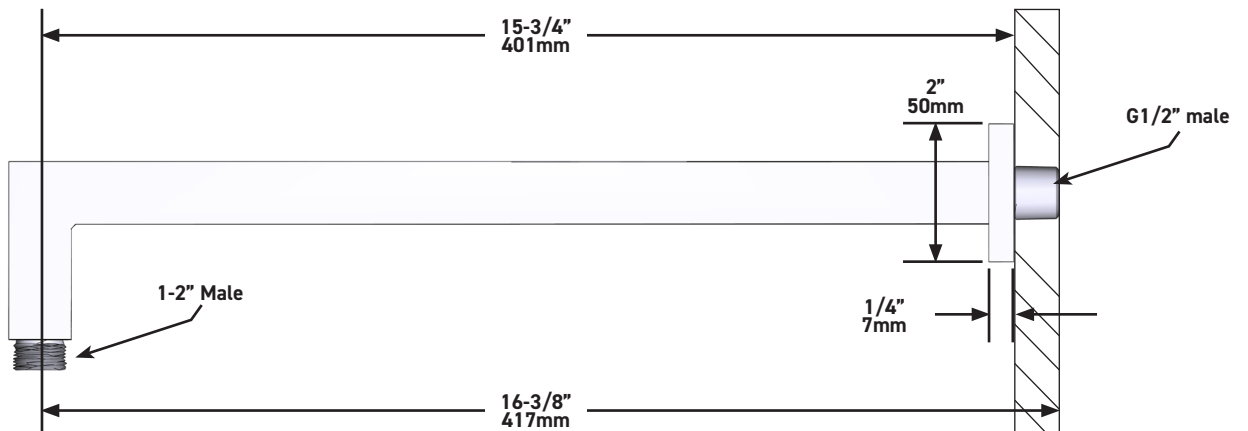

SPECIFICATIONS

THE PARADOX 323 SHOWER KIT INCLUDES

- TPXTQ23-EM - 2-Way Type T/P Coaxial Valve Trim
- R23-EM - 2-Way Type T/P Coaxial Valve Rough
- R4845-EM - Shower Rail
- R543-EM - 40cm (16") Square Shower Arm
- R488-EM - 20cm (8") Shower Head
- R774-EM - Elbow Supply

20cm (8") Shower Head

MODELS: R488-EM

+44 (0)1952 221 100
www.riobel.design

A DISTINCTIVE MEMBER OF THE HOUSE OF ROHL

SPECIFICATIONS

DESCRIPTION

- G1/2" female inlet
- G1/2" shank supplied
- Adjustable depth
- G1/2" outlet male

CARACTÉRISTIQUES TECHNIQUES

DESCRIPTION

- Connexion mâle G1/2
- Rosace carrée

GARANTIE

- www.riobel.design

Bras de douche carré 40 cm

MODÈLES: R543-EM

+44 (0)1952 221 100
www.riobel.design

20 cm (8") Douche de tête

MODÈLES: R488-EM

+44 (0)1952 221 100
www.riobel.design

A DISTINCTIVE MEMBER OF THE HOUSE OF ROHL

CARACTÉRISTIQUES TECHNIQUES

DESCRIPTION

- Entrée G1/2" femelle
- Raccord mâle-femelle G1/2"
- Profondeur réglable
- Sortie G1/2" mâle