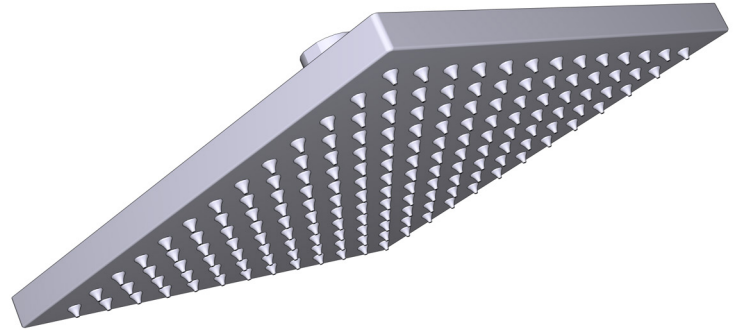

SPECIFICATIONS

DESCRIPTION

- G1/2" male connection
- Square rosette

WARRANTY

- www.riobel.design

40cm (16") Square Shower Arm

MODELS: R543-EM

+44 (0)1952 221 100
www.riobel.design

A DISTINCTIVE MEMBER OF THE HOUSE OF ROHL

SPECIFICATIONS

DESCRIPTION

- Scale-free
- Swivel
- G1/2" inlet female

FLOW

- 7.6 L/min, 60psi, 4 bar

WARRANTY

- www.riobel.design

20cm (8") Shower Head

MODELS: R488-EM

+44 (0)1952 221 100
www.riobel.design

A DISTINCTIVE MEMBER OF THE HOUSE OF ROHL

SPECIFICATIONS

DESCRIPTION

- G1/2" female inlet
- G1/2" shank supplied
- Adjustable depth
- G1/2" outlet male