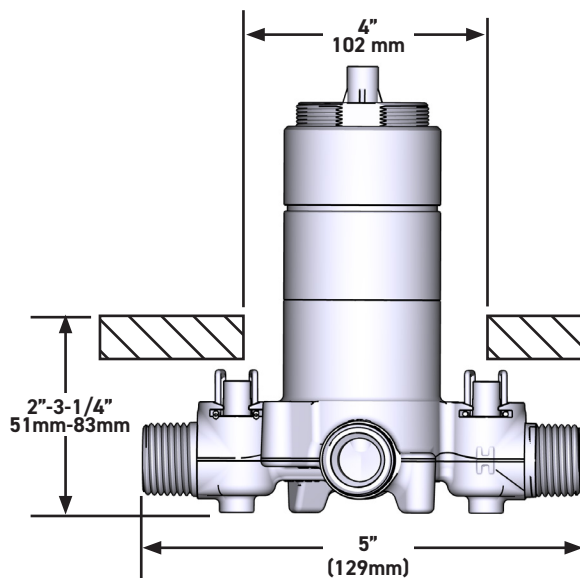

+44 (0)1952 221 100
www.riobel.design

A DISTINCTIVE MEMBER OF THE HOUSE OF ROHL