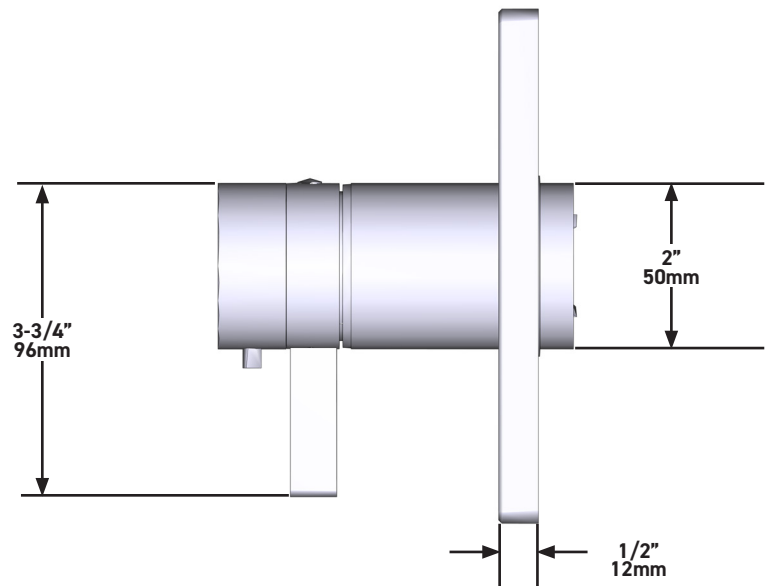

+44 (0)1952 221 100
www.riobel.design

A DISTINCTIVE MEMBER OF THE HOUSE OF ROHL