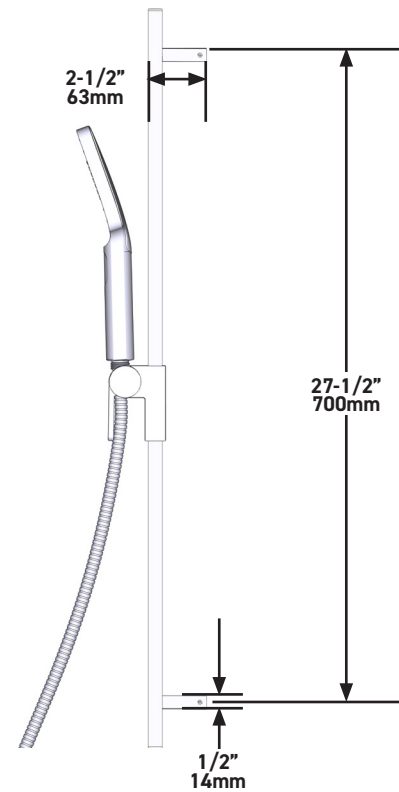

20cm (8") Shower Head

MODELS: R488-EM

+44 (0)1952 221 100
www.riobel.design

A DISTINCTIVE MEMBER OF THE HOUSE OF ROHL

SPECIFICATIONS

DESCRIPTION

- G1/2" female inlet
- G1/2" shank supplied
- Adjustable depth
- G1/2" outlet male

20 cm (8") Douche de tête

MODÈLES: R488-EM

+44 (0)1952 221 100
www.riobel.design

A DISTINCTIVE MEMBER OF THE HOUSE OF ROHL

CARACTÉRISTIQUES TECHNIQUES

DESCRIPTION

- Entrée G1/2" femelle
- Raccord mâle-femelle G1/2"
- Profondeur réglable
- Sortie G1/2" mâle

FLUSSO

- 7.6 L/min, 60psi, 4 bar

GARANZIA

- www.riobel.design

Asta doccia

MODELLI: R4845-EM

+44 (0)1952 221 100
www.riobel.design

A DISTINCTIVE MEMBER OF THE HOUSE OF ROHL

SPECIFICHE

DESCRIZIONE

- G1/2" congiunzione maschio
- Rosetta doccia Quadrata

GARANZIA

- www.riobel.design

Braccio doccia quadrato da 40cm

MODELLI: R543-EM

+44 (0)1952 221 100
www.riobel.design