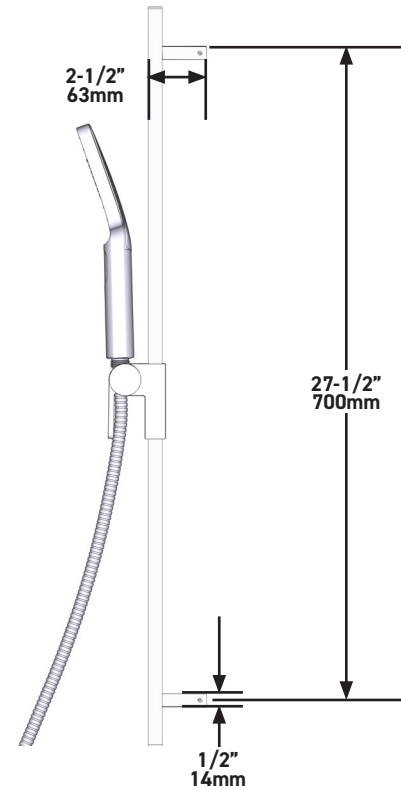

SPECIFICATIONS

THE PARADOX 323 SHOWER KIT INCLUDES

- TPXTQ23-EM - 2-Way Type T/P Coaxial Valve Trim
- R23-EM - 2-Way Type T/P Coaxial Valve Rough
- R4845-EM - Shower Rail
- R543-EM - 40cm (16") Square Shower Arm
- R488-EM - 20cm (8") Shower Head
- R774-EM - Elbow Supply

FLOW

- 7.6 L/min, 60psi, 4 bar

WARRANTY

- www.riobel.design

Shower Rail

MODELS: R4845-EM

+44 (0)1952 221 100
www.riobel.design

A DISTINCTIVE MEMBER OF THE HOUSE OF ROHL

SPECIFICATIONS

DESCRIPTION

- G1/2" male connection
- Square rosette

WARRANTY

- www.riobel.design

40cm (16") Square Shower Arm

MODELS: R543-EM

+44 (0)1952 221 100
www.riobel.design

20cm (8") Shower Head

MODELS: R488-EM

+44 (0)1952 221 100
www.riobel.design

A DISTINCTIVE MEMBER OF THE HOUSE OF ROHL

SPECIFICATIONS

DESCRIPTION

- G1/2" female inlet
- G1/2" shank supplied
- Adjustable depth
- G1/2" outlet male