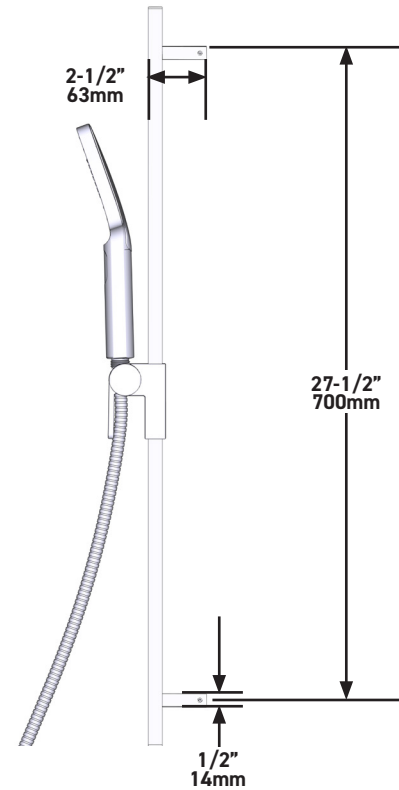

+44 (0)1952 221 100
www.riobel.design

A DISTINCTIVE MEMBER OF THE HOUSE OF ROHL