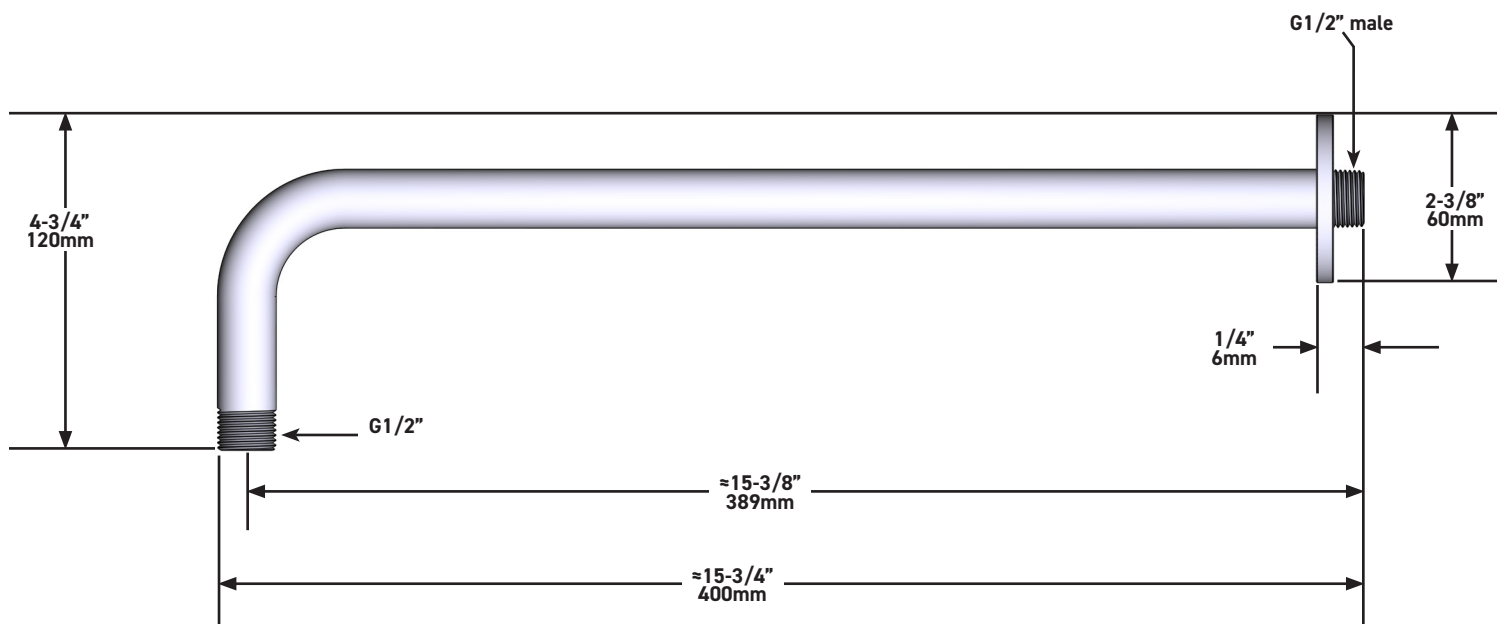

SPECIFICATIONS

THE GS 323 SHOWER KIT INCLUDES

- TGS23C-EM - 2-way Type T/P Coaxial Valve Trim
- R23-EM - 2-way Type T/P Coaxial Valve Rough
- R5064C-EM - Shower Rail
- R503C-EM - 40cm (16") Shower Arm
- R468C-EM - 20cm (8") Shower Head
- R775C-EM - Elbow Supply

8" (20cm) Shower Head

MODELS: R468C-EM

+44 (0)1952 221 100
www.riobel.design

A DISTINCTIVE MEMBER OF THE HOUSE OF ROHL

SPECIFICATIONS

DESCRIPTION

- G1/2" female inlet
- G1/2" shank supplied
- Adjustable depth
- G1/2" outlet male

CARACTÉRISTIQUES TECHNIQUES

DESCRIPTION

- Connexion mâle G1/2
- Rosace ronde

GARANTIE

- www.riobel.design

40cm (16") Bras de douche

MODÈLES: R503-EM

+44 (0)1952 221 100
www.riobel.design

8" (20cm) Shower Head

MODÈLES: R468C-EM

+44 (0)1952 221 100
www.riobel.design

A DISTINCTIVE MEMBER OF THE HOUSE OF ROHL

CARACTÉRISTIQUES TECHNIQUES

DESCRIPTION

- Entrée G1/2" femelle
- Raccord mâle-femelle G1/2"
- Profondeur réglable
- Sortie G1/2" mâle