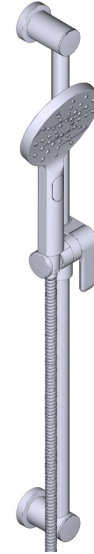

SPECIFICATIONS

THE GS 323 SHOWER KIT INCLUDES

- TGS23C-EM - 2-way Type T/P Coaxial Valve Trim
- R23-EM - 2-way Type T/P Coaxial Valve Rough
- R5064C-EM - Shower Rail
- R503C-EM - 40cm (16") Shower Arm
- R468C-EM - 20cm (8") Shower Head
- R775C-EM - Elbow Supply

SPECIFICATIONS

DESCRIPTION

- Test cap
- Service valves
- G 1/2" male inlets
- Two G 1/2" outlets
- TGS23-EM trim required to complete
- Rough only

WARRANTY

- www.riobel.design

2-Way Type T/P Coaxial Valve Rough

MODELS: R23-EM

+44 (0)1952 221 100
www.riobel.design

A DISTINCTIVE MEMBER OF THE HOUSE OF ROHL

SPECIFICATIONS

DESCRIPTION

- Easy-Glide left cursor
- 150 cm (59") double interlock flexible hose, swivel and 2 check valves
- Easy clean
- Multifunction easy clean hand shower
- 22mm (7/8") slide bar

FLOW

- 7.6 L/min, 60psi, 4 bar

WARRANTY

- www.riobel.design

Shower Rail

MODELS: R5064-EM

+44 (0)1952 221 100
www.riobel.design

A DISTINCTIVE MEMBER OF THE HOUSE OF ROHL