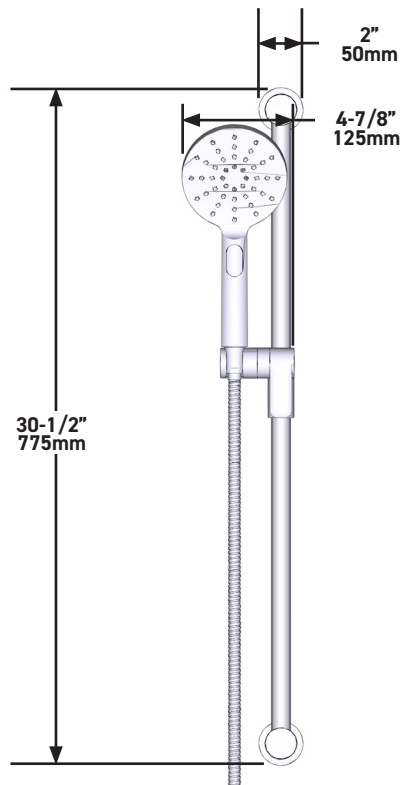

TECHNISCHE DATEN

BESCHREIBUNG

- "Easy-Glide" Brausehalter
- 150 cm flexibler, doppelwandiger Schlauch mit Drehgelenk und 2 Anschlüssen
- Easy-Clean-Noppen
- Zweistahl-Handbrause
- 22mm (7/8") brausestange

DURCHFLUSSMENGE

- 7.6 L/min, 60psi, 4 bar

GARANTIE

- www.riobel.design

Brausestange

MODELLE: R5064-EM

+44 (0)1952 221 100
www.riobel.design

A DISTINCTIVE MEMBER OF THE HOUSE OF ROHL