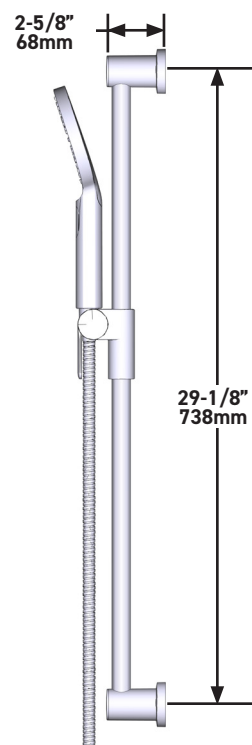

8" (20cm) Shower Head

MODELS: R468C-EM

+44 (0)1952 221 100
www.riobel.design

A DISTINCTIVE MEMBER OF THE HOUSE OF ROHL

SPECIFICATIONS

DESCRIPTION

- G1/2" female inlet
- G1/2" shank supplied
- Adjustable depth
- G1/2" outlet male

8" (20cm) Shower Head

MODÈLES: R468C-EM

+44 (0)1952 221 100
www.riobel.design

A DISTINCTIVE MEMBER OF THE HOUSE OF ROHL

CARACTÉRISTIQUES TECHNIQUES

DESCRIPTION

- Entrée G1/2" femelle
- Raccord mâle-femelle G1/2"
- Profondeur réglable
- Sortie G1/2" mâle

FLUSSO

- 7.6 L/min, 60psi, 4 bar

GARANZIA

- www.riobel.design

Asta doccia

MODELLI: R5064-EM

+44 (0)1952 221 100
www.riobel.design

A DISTINCTIVE MEMBER OF THE HOUSE OF ROHL

SPECIFICHE

DESCRIZIONE

- G1/2" congiunzione maschio
- Rosetta doccia Tonda

GARANZIA

- www.riobel.design

40cm (16") Braccio doccia

MODELLI: R503-EM

+44 (0)1952 221 100
www.riobel.design