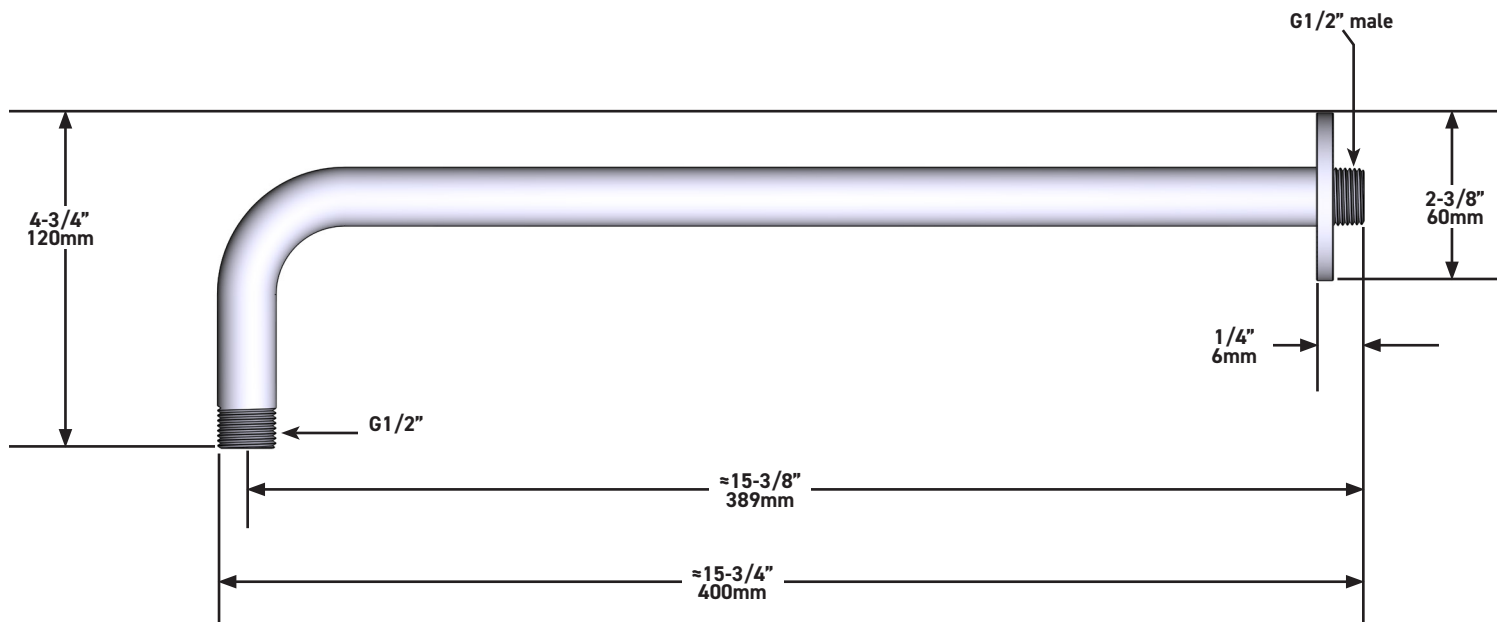

SPECIFICATIONS

THE GS 323 SHOWER KIT INCLUDES

- TGS23C-EM - 2-way Type T/P Coaxial Valve Trim
- R23-EM - 2-way Type T/P Coaxial Valve Rough
- R5064C-EM - Shower Rail
- R503C-EM - 40cm (16") Shower Arm
- R468C-EM - 20cm (8") Shower Head
- R775C-EM - Elbow Supply

8" (20cm) Shower Head

MODELS: R468C-EM

+44 (0)1952 221 100
www.riobel.design

A DISTINCTIVE MEMBER OF THE HOUSE OF ROHL

SPECIFICATIONS

DESCRIPTION

- G1/2" female inlet
- G1/2" shank supplied
- Adjustable depth
- G1/2" outlet male

- G 1/2" Verbindung Aussengewinde
- Rosette rund

GARANTIE

- www.riobel.design

40cm (16") Brausearm

MODELLE: R503-EM

+44 (0)1952 221 100
www.riobel.design

A DISTINCTIVE MEMBER OF THE HOUSE OF ROHL

TECHNISCHE DATEN

BESCHREIBUNG

- Easy-Clean-Noppen
- G ½" Einlass Innengewinde
- Drehbar

DURCHFLUSSMENGE

- 24 L/min, 60psi, 4 bar

GARANTIE

- www.riobel.design

8" (20cm) Shower Head

MODELLE: R468C-EM