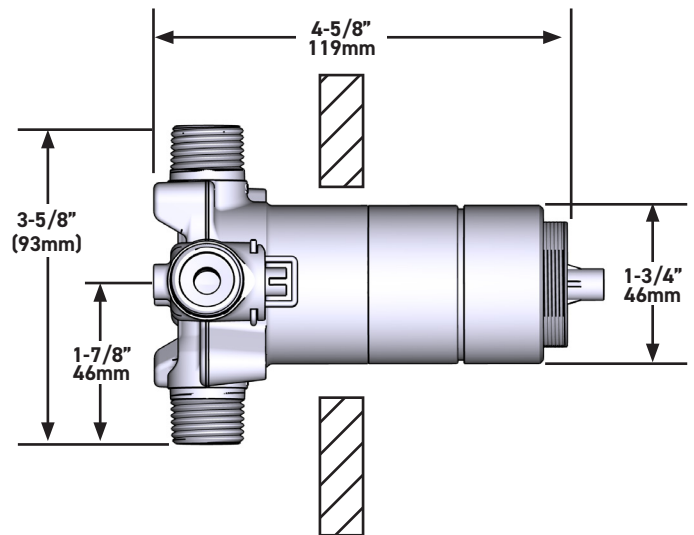

SPECIFICATIONS

THE GS 323 SHOWER KIT INCLUDES

- TGS23C-EM - 2-way Type T/P Coaxial Valve Trim
- R23-EM - 2-way Type T/P Coaxial Valve Rough
- R5064C-EM - Shower Rail
- R503C-EM - 40cm (16") Shower Arm
- R468C-EM - 20cm (8") Shower Head
- R775C-EM - Elbow Supply

SPECIFICATIONS

DESCRIPTION

- Test cap
- Service valves
- G 1/2" male inlets
- Two G 1/2" outlets
- TGS23-EM trim required to complete
- Rough only

WARRANTY

- www.riobel.design

2-Way Type T/P Coaxial Valve Rough

MODELS: R23-EM

+44 (0)1952 221 100
www.riobel.design

A DISTINCTIVE MEMBER OF THE HOUSE OF ROHL

SPECIFICATIONS

DESCRIPTION

- Easy-Glide left cursor
- 150 cm (59") double interlock flexible hose, swivel and 2 check valves
- Easy clean
- Multifunction easy clean hand shower
- 22mm (7/8") slide bar

8" (20cm) Shower Head

MODELS: R468C-EM

+44 (0)1952 221 100
www.riobel.design

A DISTINCTIVE MEMBER OF THE HOUSE OF ROHL

SPECIFICATIONS

DESCRIPTION

- G1/2" female inlet
- G1/2" shank supplied
- Adjustable depth
- G1/2" outlet male