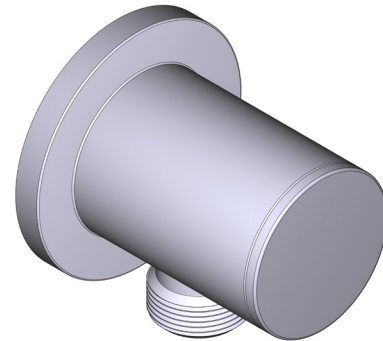

SPECIFICATIONS

DESCRIPTION

- G1/2" female inlet
- G1/2" shank supplied
- Adjustable depth
- G1/2" outlet male

WARRANTY

- www.riobel.design

Elbow Supply

MODELS: R775-EM