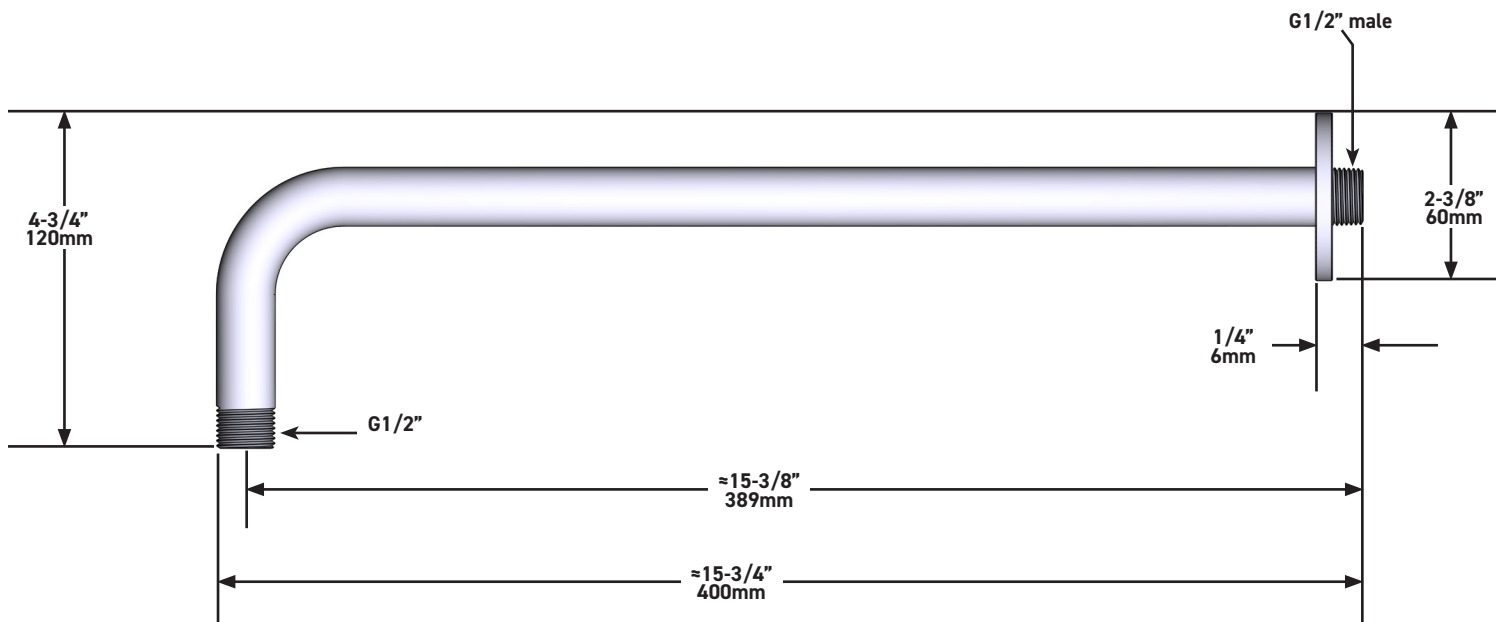

SPECIFICATIONS

THE GS 323 SHOWER KIT INCLUDES

- TGS23C-EM - 2-way Type T/P Coaxial Valve Trim
- R23-EM - 2-way Type T/P Coaxial Valve Rough
- R5064C-EM - Shower Rail
- R503C-EM - 40cm (16") Shower Arm
- R468C-EM - 20cm (8") Shower Head
- R775C-EM - Elbow Supply

SPECIFICATIONS

DESCRIPTION

- G1/2" male connection
- Round rosette

WARRANTY

- www.riobel.design

40cm (16") Shower Arm

MODELS: R503-EM

+44 (0)1952 221 100
www.riobel.design

8" (20cm) Shower Head

MODELS: R468C-EM

+44 (0)1952 221 100
www.riobel.design

A DISTINCTIVE MEMBER OF THE HOUSE OF ROHL

SPECIFICATIONS

DESCRIPTION

- G1/2" female inlet
- G1/2" shank supplied
- Adjustable depth
- G1/2" outlet male