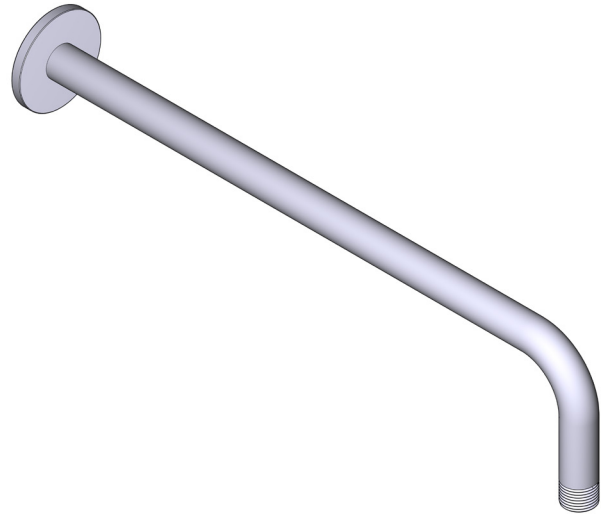

MODELS: R23-EM

+44 (0)1952 221 100
www.riobel.design

A DISTINCTIVE MEMBER OF THE HOUSE OF ROHL

SPECIFICATIONS

DESCRIPTION

- Easy-Glide left cursor
- 150 cm (59") double interlock flexible hose, swivel and 2 check valves
- Easy clean
- Multifunction easy clean hand shower
- 22mm (7/8") slide bar

FLOW

- 7.6 L/min, 60psi, 4 bar

WARRANTY

- www.riobel.design

Shower Rail

MODELS: R5064-EM

+44 (0)1952 221 100
www.riobel.design

A DISTINCTIVE MEMBER OF THE HOUSE OF ROHL

SPECIFICATIONS

DESCRIPTION

- G1/2" male connection
- Round rosette

WARRANTY

- www.riobel.design

40cm (16") Shower Arm

MODELS: R503-EM

+44 (0)1952 221 100
www.riobel.design

8" (20cm) Shower Head

MODELS: R468C-EM

+44 (0)1952 221 100
www.riobel.design

A DISTINCTIVE MEMBER OF THE HOUSE OF ROHL

SPECIFICATIONS

DESCRIPTION

- G1/2" female inlet
- G1/2" shank supplied
- Adjustable depth
- G1/2" outlet male