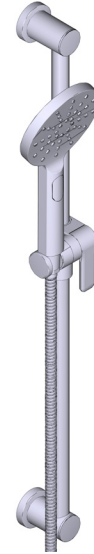

CARACTÉRISTIQUES TECHNIQUES

DESCRIPTION

- Support coulissant, système "Easy Glide"
- Flexible de douche double agrafage de 150 cm.
  Écrou tournant et 2 clapets anti-retour
- Anticalcaire
- Douchette 2 jets
- 22mm (7/8") barre de douche

DÉBIT

- 7.6 L/min, 60psi, 4 bar

GARANTIE

- www.riobel.design

Barre de douche

MODÈLES: R5064-EM