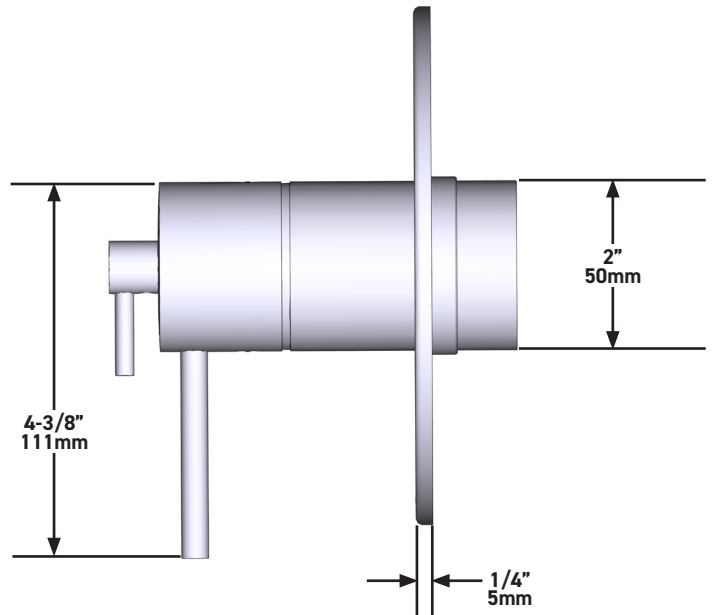

SPECIFICATIONS

THE GS 323 SHOWER KIT INCLUDES

- TGS23C-EM - 2-way Type T/P Coaxial Valve Trim
- R23-EM - 2-way Type T/P Coaxial Valve Rough
- R5064C-EM - Shower Rail
- R503C-EM - 40cm (16") Shower Arm
- R468C-EM - 20cm (8") Shower Head
- R775C-EM - Elbow Supply

FLOW

- 24 L/min, 60psi, 4 bar

WARRANTY

- www.riobel.design

**2-way Type T/P
Coaxial Valve Trim**

MODELS: TGS23-EM

+44 (0)1952 221 100
www.riobel.design

A DISTINCTIVE MEMBER OF THE HOUSE OF ROHL

SPECIFICATIONS

DESCRIPTION

- Test cap
- Service valves
- G 1/2" male inlets
- Two G 1/2" outlets
- TGS23-EM trim required to complete
- Rough only

WARRANTY

- www.riobel.design

2-Way Type T/P Coaxial Valve Rough

8" (20cm) Shower Head

MODELS: R468C-EM

+44 (0)1952 221 100
www.riobel.design

A DISTINCTIVE MEMBER OF THE HOUSE OF ROHL

SPECIFICATIONS

DESCRIPTION

- G1/2" female inlet
- G1/2" shank supplied
- Adjustable depth
- G1/2" outlet male