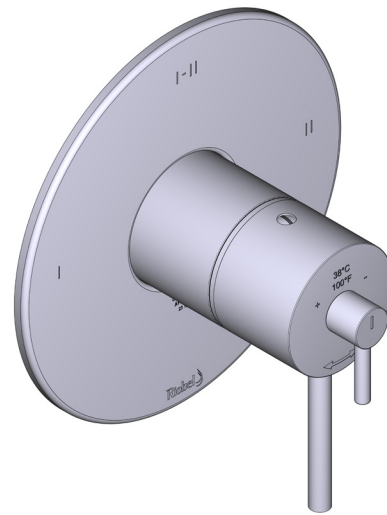

SPECIFICHE

DESCRIZIONE

- Cartuccia coassiale con valvole di controllo Termostatica/pressione
- Solo parte esterna
- Parte interna necessaria per R23-EM
- 4 posizioni (off, 1, 1+2, 2)

FLUSSO

- 24 L/min, 60psi, 4 bar

GARANZIA

- www.riobel.design

Valvola coassiale 2 vie di tipo T/P parte esterna

MODELLI: TGS23-EM