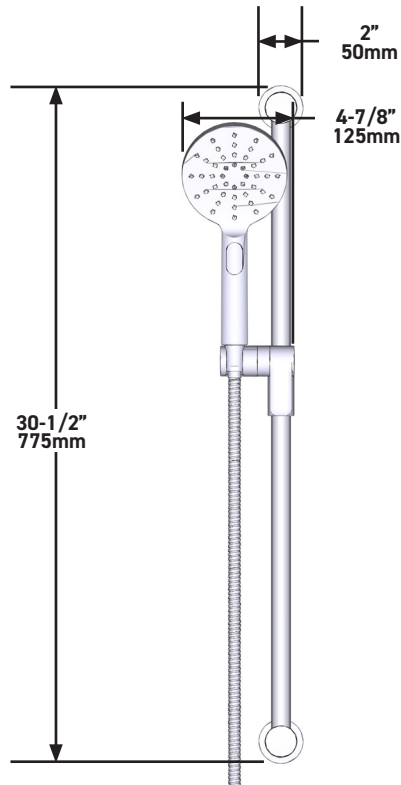

SPECIFICATIONS

THE GS 323 SHOWER KIT INCLUDES

- TGS23C-EM - 2-way Type T/P Coaxial Valve Trim
- R23-EM - 2-way Type T/P Coaxial Valve Rough
- R5064C-EM - Shower Rail
- R503C-EM - 40cm (16") Shower Arm
- R468C-EM - 20cm (8") Shower Head
- R775C-EM - Elbow Supply

FLOW

- 7.6 L/min, 60psi, 4 bar

WARRANTY

- www.riobel.design

Shower Rail

MODELS: R5064-EM

+44 (0)1952 221 100
www.riobel.design

A DISTINCTIVE MEMBER OF THE HOUSE OF ROHL

SPECIFICATIONS

DESCRIPTION

- G1/2" male connection
- Round rosette

WARRANTY

- www.riobel.design

40cm (16") Shower Arm

MODELS: R503-EM

+44 (0)1952 221 100
www.riobel.design

8" (20cm) Shower Head

MODELS: R468C-EM

+44 (0)1952 221 100
www.riobel.design

A DISTINCTIVE MEMBER OF THE HOUSE OF ROHL

SPECIFICATIONS

DESCRIPTION

- G1/2" female inlet
- G1/2" shank supplied
- Adjustable depth
- G1/2" outlet male