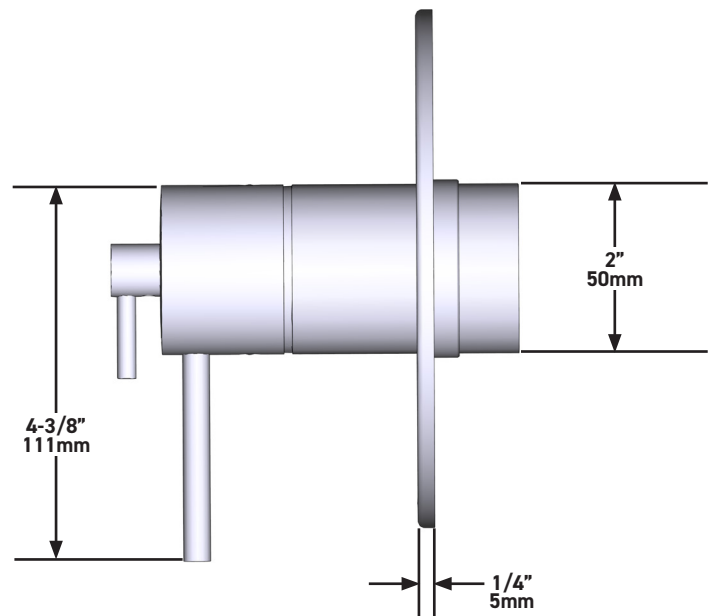

+44 (0)1952 221 100
www.riobel.design

A DISTINCTIVE MEMBER OF THE HOUSE OF ROHL