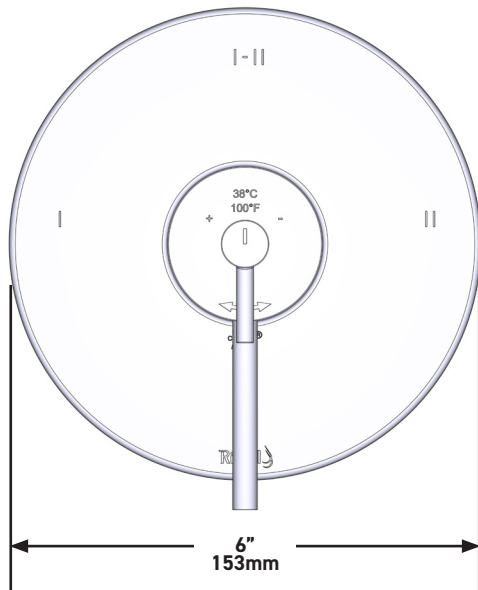

+44 (0)1952 221 100
www.riobel.design

A DISTINCTIVE MEMBER OF THE HOUSE OF ROHL