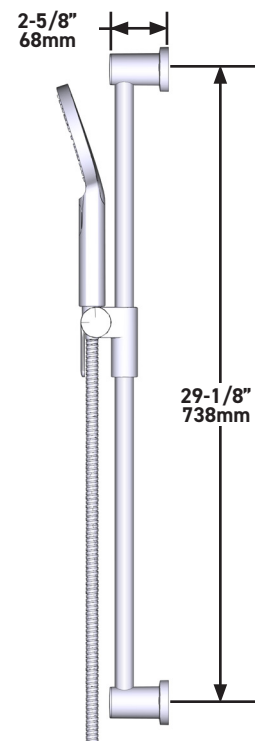

CARACTÉRISTIQUES TECHNIQUES

DESCRIPTION

- Support coulissant, système "Easy Glide"
- Flexible de douche double agrafage de 150 cm.
  Écrou tournant et 2 clapets anti-retour
- Anticalcaire
- Douchette 2 jets
- 22mm (7/8") barre de douche

DÉBIT

- 7.6 L/min, 60psi, 4 bar

GARANTIE

- www.riobel.design

Barre de douche

MODÈLES: R5064-EM

+44 (0)1952 221 100
www.riobel.design

A DISTINCTIVE MEMBER OF THE HOUSE OF ROHL