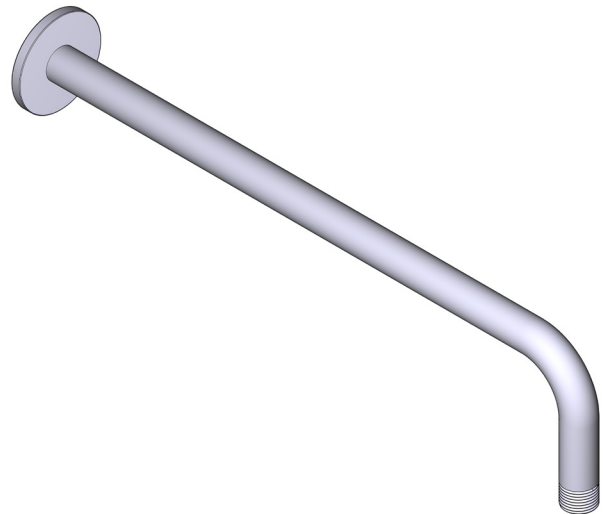

SPECIFICATIONS

THE GS 323 SHOWER KIT INCLUDES

- TGS23C-EM - 2-way Type T/P Coaxial Valve Trim
- R23-EM - 2-way Type T/P Coaxial Valve Rough
- R5064C-EM - Shower Rail
- R503C-EM - 40cm (16") Shower Arm
- R468C-EM - 20cm (8") Shower Head
- R775C-EM - Elbow Supply

8" (20cm) Shower Head

MODELS: R468C-EM

+44 (0)1952 221 100
www.riobel.design

A DISTINCTIVE MEMBER OF THE HOUSE OF ROHL

SPECIFICATIONS

DESCRIPTION

- G1/2" female inlet
- G1/2" shank supplied
- Adjustable depth
- G1/2" outlet male

A DISTINCTIVE MEMBER OF THE HOUSE OF ROHL

CARACTÉRISTIQUES TECHNIQUES

DESCRIPTION

- Support coulissant, système "Easy Glide"
- Flexible de douche double agrafage de 150 cm.
Écrou tournant et 2 clapets anti-retour
- Anticalcaire
- Douchette 2 jets
- 22mm (7/8") barre de douche

CARACTÉRISTIQUES TECHNIQUES

DESCRIPTION

- Connexion mâle G1/2
- Rosace ronde

GARANTIE

- www.riobel.design

40cm (16") Bras de douche

MODÈLES: R503-EM

+44 (0)1952 221 100
www.riobel.design