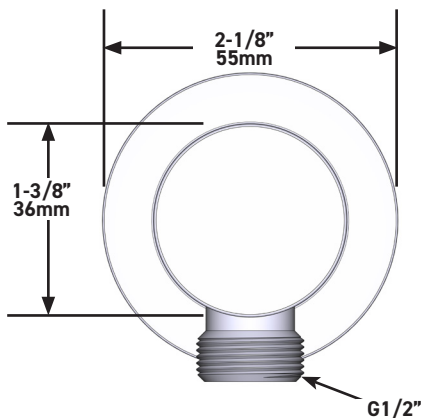

+44 (0)1952 221 100
www.riobel.design

A DISTINCTIVE MEMBER OF THE HOUSE OF ROHL