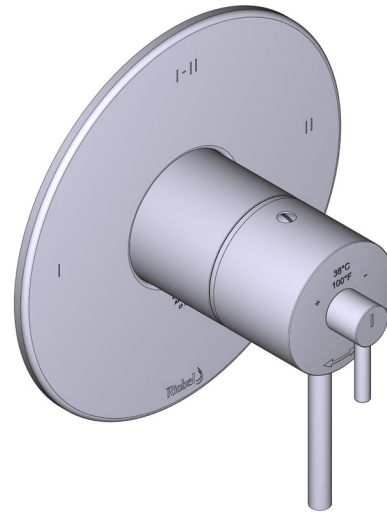

SPECIFICATIONS

THE GS 323 SHOWER KIT INCLUDES

- TGS23C-EM - 2-way Type T/P Coaxial Valve Trim
- R23-EM - 2-way Type T/P Coaxial Valve Rough
- R5064C-EM - Shower Rail
- R503C-EM - 40cm (16") Shower Arm
- R468C-EM - 20cm (8") Shower Head
- R775C-EM - Elbow Supply

WARRANTY

- www.riobel.design

KIT323GS-EM

+44 (0)1952 221 100
www.riobel.design

A DISTINCTIVE MEMBER OF THE HOUSE OF ROHL

SPECIFICATIONS

DESCRIPTION

- Thermostatic/pressure balance coaxial cartridge with check valves
- Trim only
- R23-EM rough required to complete
- 4 positions (OFF, 1,1 and 2,2) share

FLOW

- 24 L/min, 60psi, 4 bar

WARRANTY

- www.riobel.design

**2-way Type T/P
Coaxial Valve Trim**

MODELS: TGS23-EM

+44 (0)1952 221 100
www.riobel.design

A DISTINCTIVE MEMBER OF THE HOUSE OF ROHL

SPECIFICATIONS

DESCRIPTION

- Test cap
- Service valves
- G 1/2" male inlets
- Two G 1/2" outlets
- TGS23-EM trim required to complete
- Rough only

WARRANTY

- www.riobel.design

2-Way Type T/P Coaxial Valve Rough