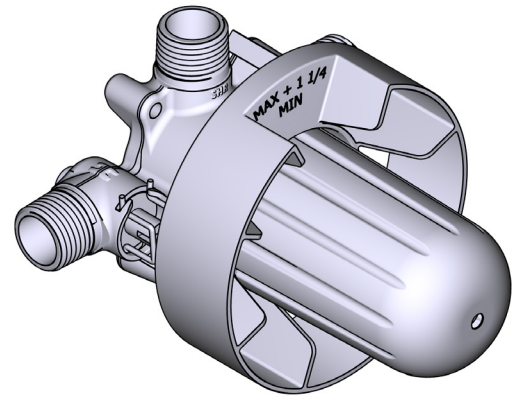

SPECIFICATIONS

THE GS 323 SHOWER KIT INCLUDES

- TGS23C-EM - 2-way Type T/P Coaxial Valve Trim
- R23-EM - 2-way Type T/P Coaxial Valve Rough
- R5064C-EM - Shower Rail
- R503C-EM - 40cm (16") Shower Arm
- R468C-EM - 20cm (8") Shower Head
- R775C-EM - Elbow Supply

FLOW

- 24 L/min, 60psi, 4 bar

WARRANTY

- www.riobel.design

**2-way Type T/P
Coaxial Valve Trim**

MODELS: TGS23-EM

+44 (0)1952 221 100
www.riobel.design

A DISTINCTIVE MEMBER OF THE HOUSE OF ROHL

SPECIFICATIONS

DESCRIPTION

- Test cap
- Service valves
- G 1/2" male inlets
- Two G 1/2" outlets
- TGS23-EM trim required to complete
- Rough only

WARRANTY

- www.riobel.design

2-Way Type T/P Coaxial Valve Rough

MODELS: R23-EM

+44 (0)1952 221 100
www.riobel.design

A DISTINCTIVE MEMBER OF THE HOUSE OF ROHL

SPECIFICATIONS

DESCRIPTION

- Easy-Glide left cursor
- 150 cm (59") double interlock flexible hose, swivel and 2 check valves
- Easy clean
- Multifunction easy clean hand shower
- 22mm (7/8") slide bar