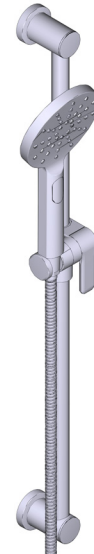

TECHNISCHE DATEN

BESCHREIBUNG

- "Easy-Glide" Brausehalter
- 150 cm flexibler, doppelwandiger Schlauch mit Drehgelenk und 2 Anschlüssen
- Easy-Clean-Noppen
- Zweistahl-Handbrause
- 22mm (7/8") brausestange

DURCHFLUSSMENGE

- 7.6 L/min, 60psi, 4 bar

GARANTIE

- www.riobel.design

Brausestange

MODELLE: R5064-EM