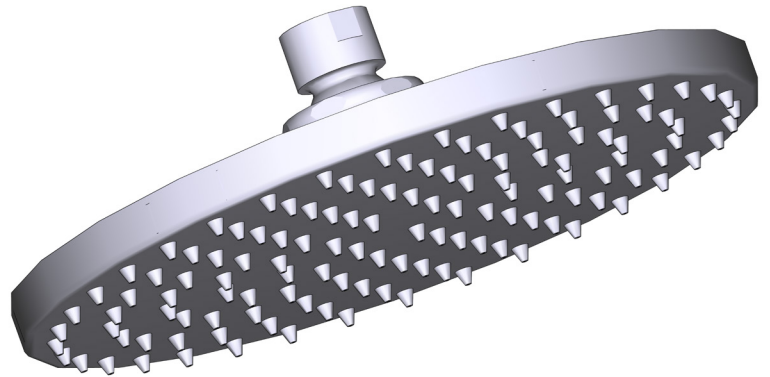

SPECIFICATIONS

THE GS 323 SHOWER KIT INCLUDES

- TGS23C-EM - 2-way Type T/P Coaxial Valve Trim
- R23-EM - 2-way Type T/P Coaxial Valve Rough
- R5064C-EM - Shower Rail
- R503C-EM - 40cm (16") Shower Arm
- R468C-EM - 20cm (8") Shower Head
- R775C-EM - Elbow Supply

8" (20cm) Shower Head

MODELS: R468C-EM

+44 (0)1952 221 100
www.riobel.design

A DISTINCTIVE MEMBER OF THE HOUSE OF ROHL

SPECIFICATIONS

DESCRIPTION

- G1/2" female inlet
- G1/2" shank supplied
- Adjustable depth
- G1/2" outlet male

A DISTINCTIVE MEMBER OF THE HOUSE OF ROHL

CARACTÉRISTIQUES TECHNIQUES

DESCRIPTION

- Anticalcaire
- Entrée G1/2" femelle
- Orientable

DÉBIT

- 24 L/min, 60psi, 4 bar

GARANTIE

- www.riobel.design

8" (20cm) Shower Head

MODÈLES: R468C-EM

+44 (0)1952 221 100
www.riobel.design

A DISTINCTIVE MEMBER OF THE HOUSE OF ROHL

CARACTÉRISTIQUES TECHNIQUES

DESCRIPTION

- Entrée G1/2" femelle
- Raccord mâle-femelle G1/2"
- Profondeur réglable
- Sortie G1/2" mâle