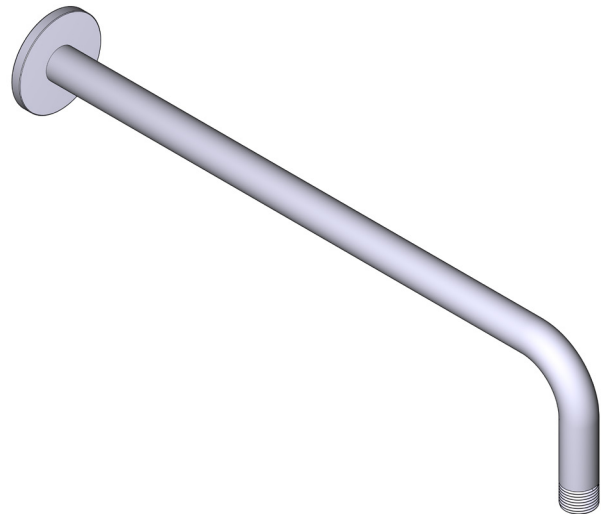

SPECIFICATIONS

THE GS 323 SHOWER KIT INCLUDES

- TGS23C-EM - 2-way Type T/P Coaxial Valve Trim
- R23-EM - 2-way Type T/P Coaxial Valve Rough
- R5064C-EM - Shower Rail
- R503C-EM - 40cm (16") Shower Arm
- R468C-EM - 20cm (8") Shower Head
- R775C-EM - Elbow Supply

8" (20cm) Shower Head

MODELS: R468C-EM

+44 (0)1952 221 100
www.riobel.design

A DISTINCTIVE MEMBER OF THE HOUSE OF ROHL

SPECIFICATIONS

DESCRIPTION

- G1/2" female inlet
- G1/2" shank supplied
- Adjustable depth
- G1/2" outlet male

- "Easy-Glide" Brausehalter
- 150 cm flexibler, doppelwandiger Schlauch mit Drehgelenk und 2 Anschlüssen
- Easy-Clean-Noppen
- Zweistahl-Handbrause
- 22mm (7/8") brausestange

DURCHFLUSSMENGE

- 7.6 L/min, 60psi, 4 bar

- G 1/2" Verbindung Aussengewinde
- Rosette rund

GARANTIE

- www.riobel.design

40cm (16") Brausearm

MODELLE: R503-EM

+44 (0)1952 221 100
www.riobel.design

A DISTINCTIVE MEMBER OF THE HOUSE OF ROHL

TECHNISCHE DATEN