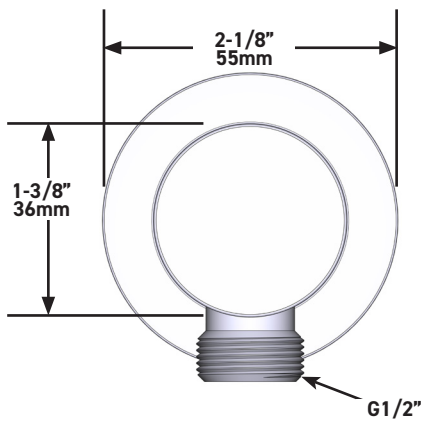

+44 (0)1952 221 100
www.riobel.design

A DISTINCTIVE MEMBER OF THE HOUSE OF ROHL