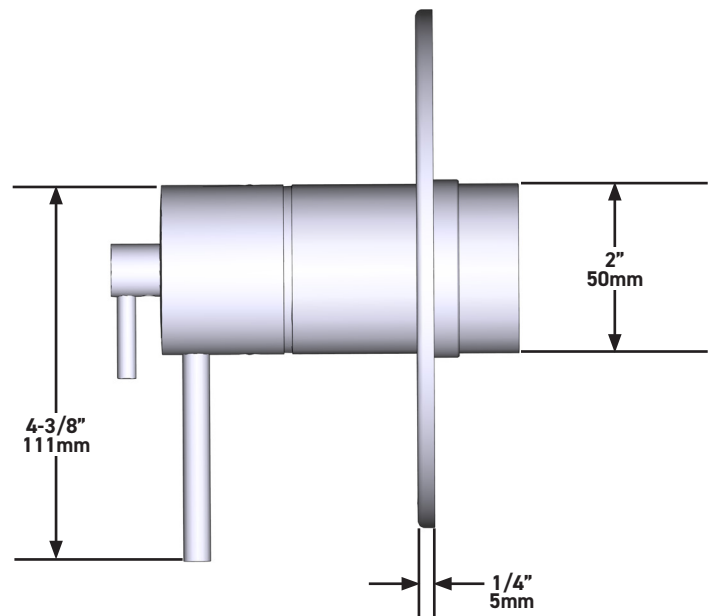

SPECIFICATIONS

THE GS 323 SHOWER KIT INCLUDES

- TGS23C-EM - 2-way Type T/P Coaxial Valve Trim
- R23-EM - 2-way Type T/P Coaxial Valve Rough
- R5064C-EM - Shower Rail
- R503C-EM - 40cm (16") Shower Arm
- R468C-EM - 20cm (8") Shower Head
- R775C-EM - Elbow Supply

SPECIFICATIONS

DESCRIPTION

- G1/2" male connection
- Round rosette

WARRANTY

- www.riobel.design

40cm (16") Shower Arm

MODELS: R503-EM

+44 (0)1952 221 100
www.riobel.design

8" (20cm) Shower Head

MODELS: R468C-EM

+44 (0)1952 221 100
www.riobel.design

A DISTINCTIVE MEMBER OF THE HOUSE OF ROHL

SPECIFICATIONS

DESCRIPTION

- G1/2" female inlet
- G1/2" shank supplied
- Adjustable depth
- G1/2" outlet male

DÉBIT

- 24 L/min, 60psi, 4 bar

GARANTIE

- www.riobel.design

Habillage pour corps à encastrer mitigeur thermostatique 2 voies (T/P : cartouche thermostatique coaxiale avec équilibrage de pression)

MODÈLES: TGS23-EM