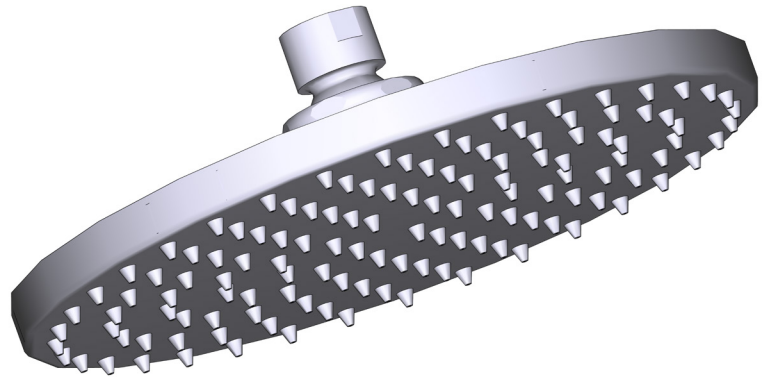

SPECIFICATIONS

THE GS 323 SHOWER KIT INCLUDES

- TGS23C-EM - 2-way Type T/P Coaxial Valve Trim
- R23-EM - 2-way Type T/P Coaxial Valve Rough
- R5064C-EM - Shower Rail
- R503C-EM - 40cm (16") Shower Arm
- R468C-EM - 20cm (8") Shower Head
- R775C-EM - Elbow Supply

SPECIFICATIONS

DESCRIPTION

- G1/2" male connection
- Round rosette

WARRANTY

- www.riobel.design

40cm (16") Shower Arm

MODELS: R503-EM

+44 (0)1952 221 100
www.riobel.design

A DISTINCTIVE MEMBER OF THE HOUSE OF ROHL

SPECIFICATIONS

DESCRIPTION

- Easy clean
- G½" inlet female
- Swivel

FLOW

- 24 L/min, 60psi, 4 bar

WARRANTY

- www.riobel.design

8" (20cm) Shower Head

MODELS: R468C-EM

+44 (0)1952 221 100
www.riobel.design

A DISTINCTIVE MEMBER OF THE HOUSE OF ROHL

SPECIFICATIONS

DESCRIPTION

- G1/2" female inlet
- G1/2" shank supplied
- Adjustable depth
- G1/2" outlet male