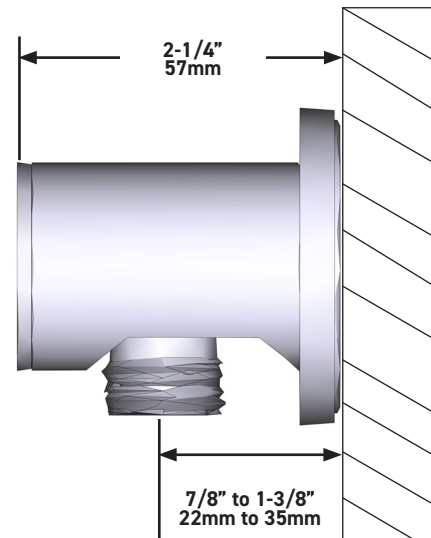

+44 (0)1952 221 100
www.riobel.design

A DISTINCTIVE MEMBER OF THE HOUSE OF ROHL