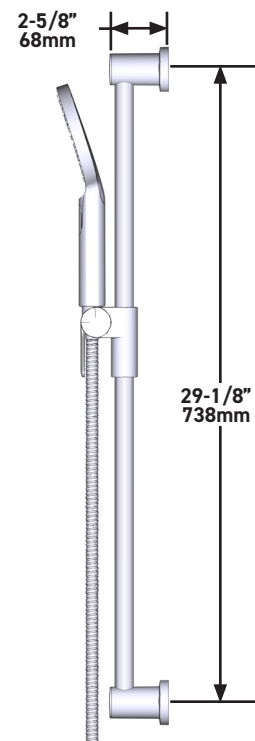

TECHNISCHE DATEN

BESCHREIBUNG

- "Easy-Glide" Brausehalter
- 150 cm flexibler, doppelwandiger Schlauch mit Drehgelenk und 2 Anschlüssen
- Easy-Clean-Noppen
- Zweistahl-Handbrause
- 22mm (7/8") brausestange

DURCHFLUSSMENGE

- 7.6 L/min, 60psi, 4 bar

GARANTIE

- www.riobel.design

Brausestange

MODELLE: R5064-EM

+44 (0)1952 221 100
www.riobel.design

A DISTINCTIVE MEMBER OF THE HOUSE OF ROHL