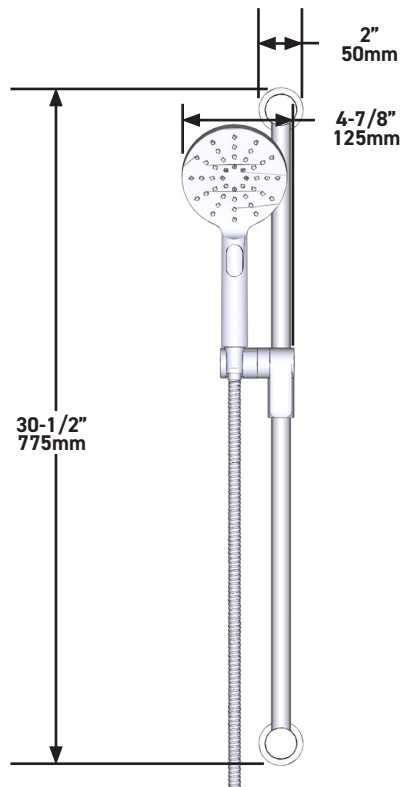

CARACTÉRISTIQUES TECHNIQUES

DESCRIPTION

- Support coulissant, système "Easy Glide"
- Flexible de douche double agrafage de 150 cm.
  Écrou tournant et 2 clapets anti-retour
- Anticalcaire
- Douchette 2 jets
- 22mm (7/8") barre de douche

DÉBIT

- 7.6 L/min, 60psi, 4 bar

GARANTIE

- www.riobel.design

Barre de douche

MODÈLES: R5064-EM

+44 (0)1952 221 100
www.riobel.design

A DISTINCTIVE MEMBER OF THE HOUSE OF ROHL