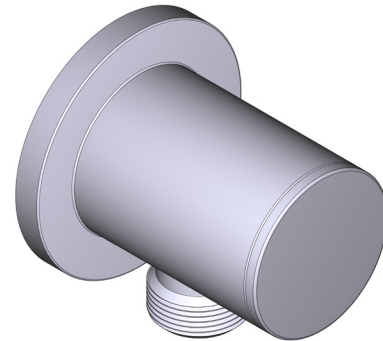

TECHNISCHE DATEN

BESCHREIBUNG

- G1/2" Einlass Innengewinde
- G1/2" Adapter im Lieferumfang
- Einstellbare Tiefe
- G1/2" Auslass Aussengewinde

GARANTIE

- www.riobel.design

Wandanschlussbogen

MODELLE: R775-EM