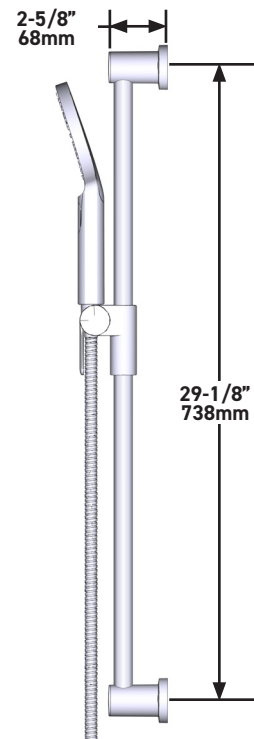

SPECIFICATIONS

THE GS 323 SHOWER KIT INCLUDES

- TGS23C-EM - 2-way Type T/P Coaxial Valve Trim
- R23-EM - 2-way Type T/P Coaxial Valve Rough
- R5064C-EM - Shower Rail
- R503C-EM - 40cm (16") Shower Arm
- R468C-EM - 20cm (8") Shower Head
- R775C-EM - Elbow Supply

FLOW

- 7.6 L/min, 60psi, 4 bar

WARRANTY

- www.riobel.design

Shower Rail

MODELS: R5064-EM

+44 (0)1952 221 100
www.riobel.design

A DISTINCTIVE MEMBER OF THE HOUSE OF ROHL

SPECIFICATIONS

DESCRIPTION

- G1/2" male connection
- Round rosette

WARRANTY

- www.riobel.design

40cm (16") Shower Arm

MODELS: R503-EM

+44 (0)1952 221 100
www.riobel.design

8" (20cm) Shower Head

MODELS: R468C-EM

+44 (0)1952 221 100
www.riobel.design

A DISTINCTIVE MEMBER OF THE HOUSE OF ROHL

SPECIFICATIONS

DESCRIPTION

- G1/2" female inlet
- G1/2" shank supplied
- Adjustable depth
- G1/2" outlet male