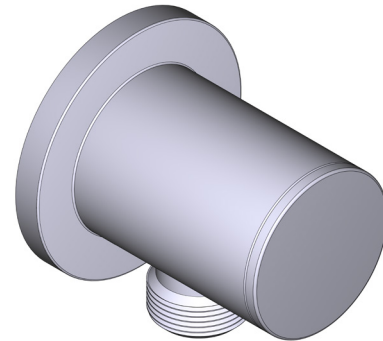

CARACTÉRISTIQUES TECHNIQUES

DESCRIPTION

- Entrée G1/2" femelle
- Raccord mâle-femelle G1/2"
- Profondeur réglable
- Sortie G1/2" mâle

GARANTIE

- www.riobel.design

Coude de raccordement mural

MODÈLES: R775-EM