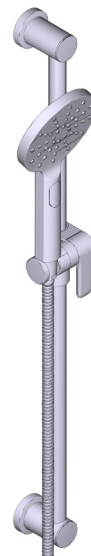

SPECIFICHE

DESCRIZIONE

- Cursore sinistro Easy-Glide
- Tubo flessibile doccia 150cm con snodo e 2 valvole
- Ugelli facili da pulire
- Doccetta con doppio getto
- 22mm (7/8") asta doccia

FLUSSO

- 7.6 L/min, 60psi, 4 bar

GARANZIA

- www.riobel.design

Asta doccia

MODELLI: R5064-EM