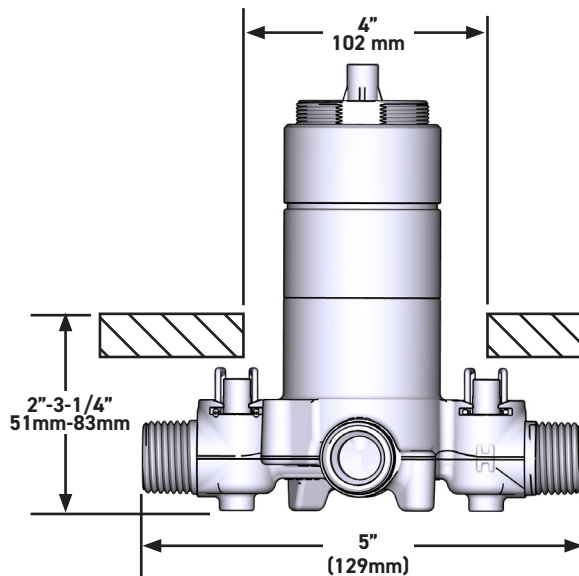

+44 (0)1952 221 100
www.riobel.design

A DISTINCTIVE MEMBER OF THE HOUSE OF ROHL