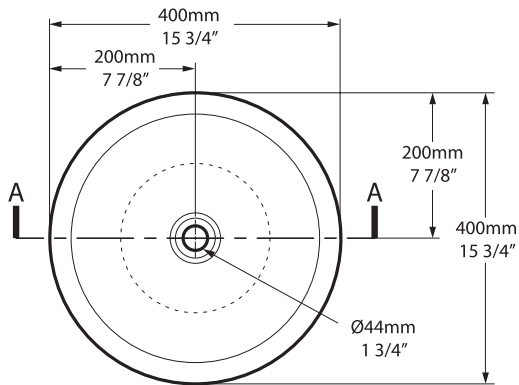

# Drayton 40 VB-DRA-40-NO

Top view

Side view

Section AA

Front view

Rim detail

BV-2.1\_0007(A)

Recommended wastes: K-22-xx / K-24-xx / K-25-xx / K-122-xx