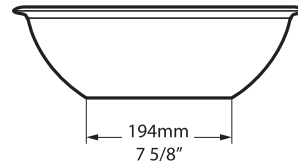

# Drayton 40 VB-DRA-40-NO

Top view

Side view

Section AA

Front view

Rim detail

BV-2.1\_0007(A)

Recommended wastes: K-22-xx / K-24-xx / K-25-xx / K-122-xx