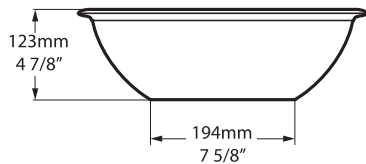

# Drayton 40 VB-DRA-40-NO

Top view

Side view

Section AA

Front view

Rim detail

BV-2.1\_0007(A)

Recommended wastes: K-22-xx / K-24-xx / K-25-xx / K-122-xx