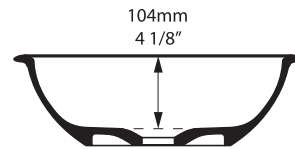

# Drayton 40 VB-DRA-40-NO

Top view

Side view

Section AA

Front view

Rim detail

BV-2.1\_0007(A)

Recommended wastes: K-22-xx / K-24-xx / K-25-xx / K-122-xx