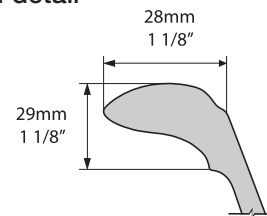

# Drayton 40 VB-DRA-40-NO

Top view

Side view

Section AA

Front view

Rim detail

BV-2.1\_0007(A)

Recommended wastes: K-22-xx / K-24-xx / K-25-xx / K-122-xx