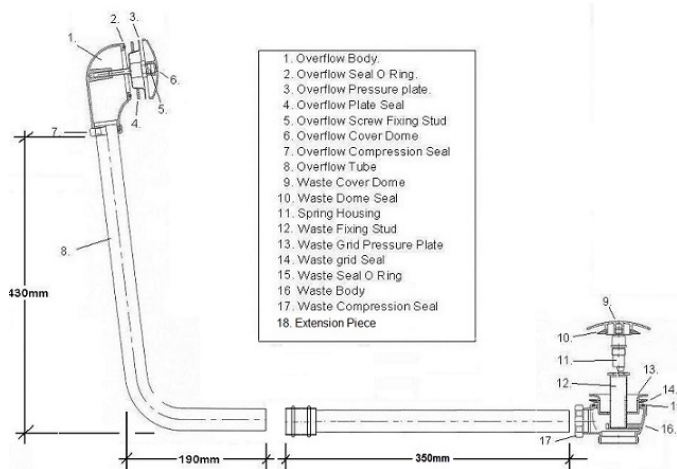

Sales Code: WAS050

Description: Push Down Exposed Bath Waste

Product Dimensions

Length (mm):	
Width (mm):	
Height (mm):	
Depth (mm):	
Nett Weight (kg):	1.95

Packaging Dimensions

Height (mm):	500
Width (mm):	200
Depth (mm):	75
Gross Weight (kg):	1.95

Packaging Data

Box Colour:	
Box Qty:	
Label Size:	x
Label Colour:	
Label Qty:	

Outer Box Dimensions (If Applicable)

Height (mm):	
Width (mm):	
Length (mm):	
Depth (mm):	
Gross Weight (kg):	
Barcode:	5056462608969

Product Details

Country of Origin:	United Kingdom
Fitting Instruction:	
CE & UKCA:	
Product Material:	
Heating Element Wattage:	
Colour/Finish:	
Product Diameter:	
Connection Size:	