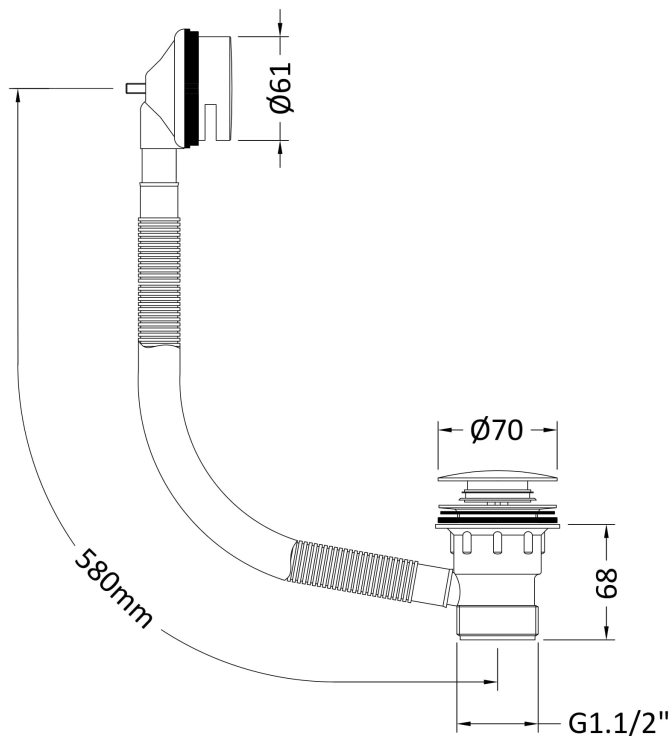

Sales Code: WAS040BG

Description: Push Down Concealed Bath Waste

Product Dimensions

Length (mm):	
Width (mm):	
Height (mm):	
Depth (mm):	
Nett Weight (kg):	0.8

Packaging Dimensions

Height (mm):	210
Width (mm):	120
Depth (mm):	75
Gross Weight (kg):	0.8

Packaging Data

Box Colour:	
Box Qty:	
Label Size:	x
Label Colour:	
Label Qty:	

Outer Box Dimensions (If Applicable)

Height (mm):	
Width (mm):	
Length (mm):	
Depth (mm):	
Gross Weight (kg):	
Barcode:	5056462662053

Product Details

Country of Origin:	United Kingdom
Fitting Instruction:	
CE & UKCA:	
Product Material:	
Heating Element Wattage:	
Colour/Finish:	
Product Diameter:	
Connection Size:	