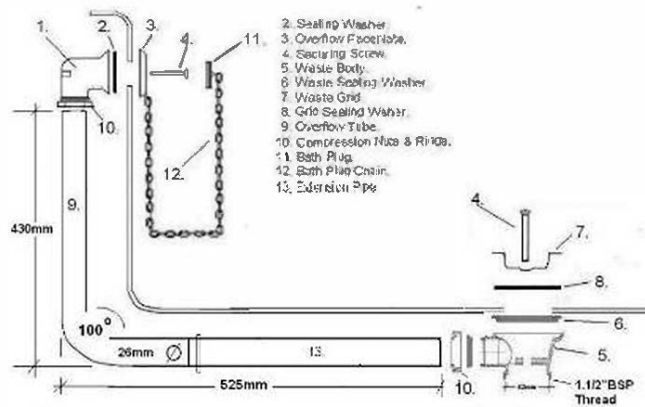

Sales Code: WAS030BG

Description: Plug & Chain Exposed Ext Bath Waste

WAS030 Exposed Bath Waste & Overflow, Stowaway Plug.

Product Dimensions

Length (mm):	
Width (mm):	
Height (mm):	
Depth (mm):	
Nett Weight (kg):	1.45

Packaging Dimensions

Height (mm):	500
Width (mm):	200
Depth (mm):	75
Gross Weight (kg):	1.45

Packaging Data

Box Colour:	
Box Qty:	
Label Size:	x
Label Colour:	
Label Qty:	

Outer Box Dimensions (If Applicable)

Height (mm):	
Width (mm):	
Length (mm):	
Depth (mm):	
Gross Weight (kg):	5056462661964

Product Details

Country of Origin:	United Kingdom
Fitting Instruction:	
CE & UKCA:	
Product Material:	
Heating Element Wattage:	
Colour/Finish:	
Product Diameter:	
Connection Size:	