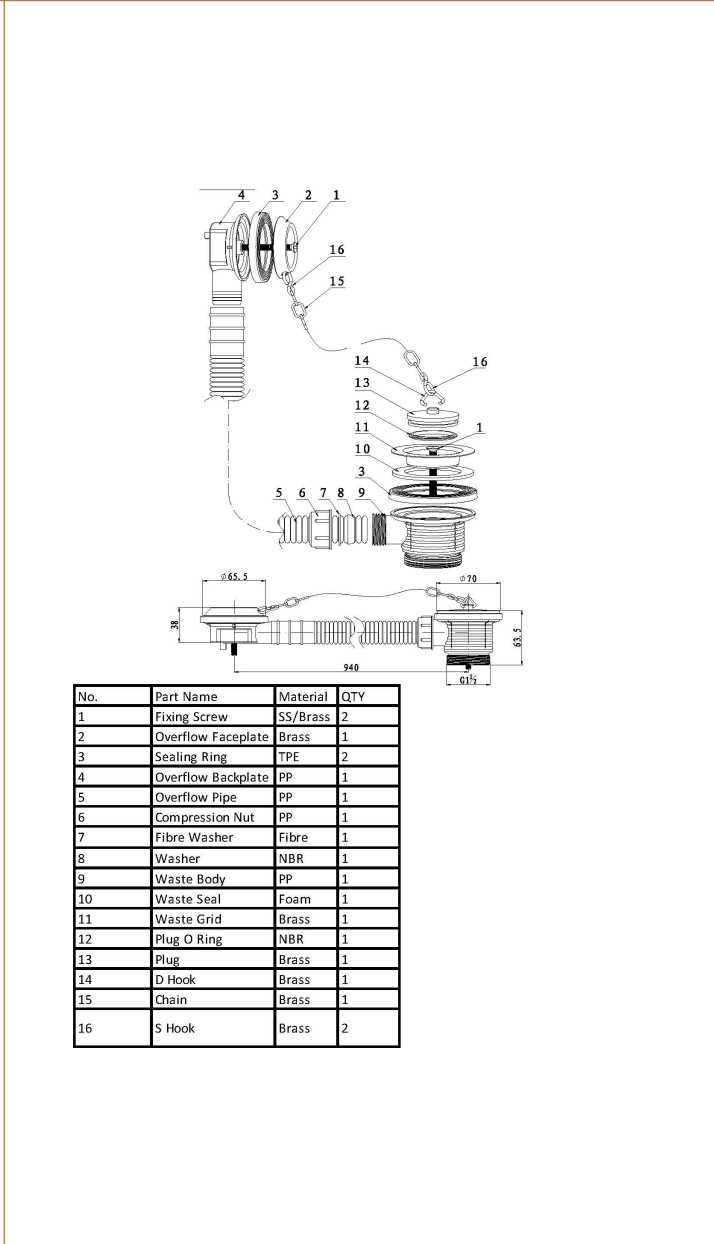

Sales Code: WAS020BG

Description: Plug & Chain Concealed Bath Waste

No.	Part Name	Material	QTY
1	Fixing Screw	SS/Brass	2
2	Overflow Faceplate	Brass	1
3	Sealing Ring	TPE	2
4	Overflow Backplate	PP	1
5	Overflow Pipe	PP	1
6	Compression Nut	PP	1
7	Fibre Washer	Fibre	1
8	Washer	NBR	1
9	Waste Body	PP	1
10	Waste Seal	Foam	1
11	Waste Grid	Brass	1
12	Plug O Ring	NBR	1
13	Plug	Brass	1
14	D Hook	Brass	1
15	Chain	Brass	1
16	S Hook	Brass	2

Product Dimensions

Length (mm):
 Width (mm):
 Height (mm):
 Depth (mm):
 Nett Weight (kg): 0.45

Packaging Dimensions

Height (mm): 205
 Width (mm): 135
 Depth (mm): 80
 Gross Weight (kg): 0.45

Packaging Data

Box Colour:
 Box Qty:
 Label Size: x
 Label Colour:
 Label Qty:

Outer Box Dimensions (If Applicable)

Height (mm):
 Width (mm):
 Length (mm):
 Depth (mm):
 Gross Weight (kg):
 Barcode: 5056462661896

Product Details

Country of Origin: United Kingdom
 Fitting Instruction:
 CE & UKCA:
 Product Material:
 Heating Element Wattage:
 Colour/Finish:
 Product Diameter:
 Connection Size: