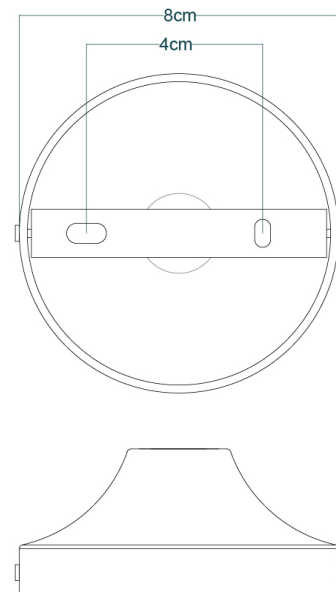

www.mullanlighting.com

Product Notes:

1) Lamps not included with light fixture.
2) All products are individually hand crafted, therefore may differ slightly within manufacturing tolerances.
3) Please refer to: <http://www.mullanlighting.com/terms> for full list of Terms & Conditions.
4) Cable/Chain can be shortened during installation.
5) Longer Cable/Chain available on request.
6) Additional colour finishes available on request.
- 7.) Dimensions do not include lamps.
- 8.) Products wired to UL standards will operate at 110/120v with the appropriate lampholders.