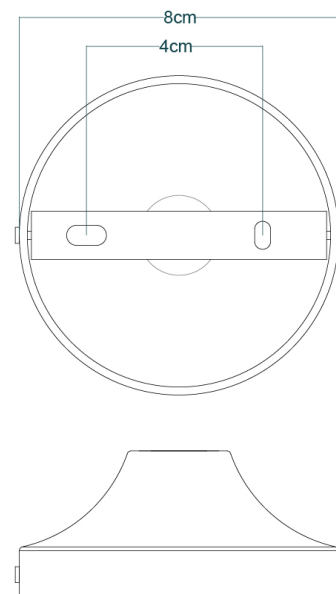

www.mullanlighting.com

Product Notes:

1) Lamps not included with light fixture.
2) All products are individually hand crafted, therefore may differ slightly within manufacturing tolerances.
3) Please refer to: <http://www.mullanlighting.com/terms> for full list of Terms & Conditions.
4) Cable/Chain can be shortened during installation.
5) Longer Cable/Chain available on request.
6) Additional colour finishes available on request.
- 7.) Dimensions do not include lamps.
- 8.) Products wired to UL standards will operate at 110/120v with the appropriate lampholders.