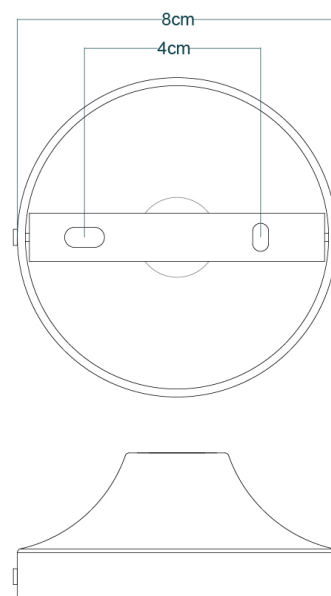

Product Notes:

1) Lamps not included with light fixture. 2) All products are individually hand crafted, therefore may differ slightly within manufacturing tolerances. 3) Please refer to: <http://www.mullanlighting.com/terms> for full list of Terms & Conditions. 4) Cable/Chain can be shortened during installation. 5) Longer Cable/Chain available on request. 6) Additional colour finishes available on request. 7.) Dimensions do not include lamps. 8.) Products wired to UL standards will operate at 110/120v with the appropriate lampholders.