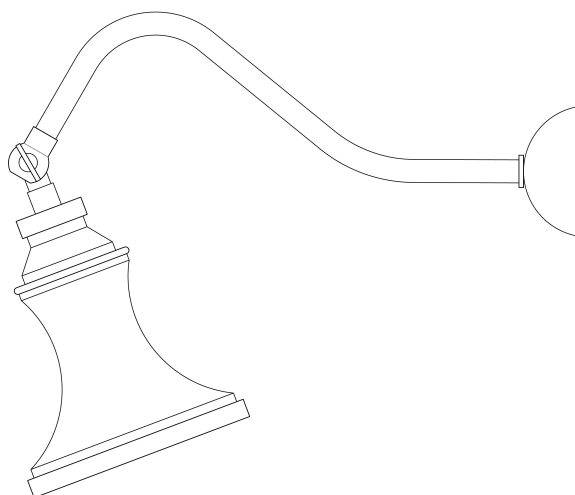

KENT Wall Light

MLWL179ANTSLV Antique Silver

MATERIAL	Brass
HEIGHT	18cm 7.09"
WIDTH DIAMETER	8cm 3.15"
LENGTH PROJECTION	20-31cm 7.87-12.2"
WEIGHT	0.22KG 0.49lbs
LAMPHOLDER	GU10 x 1
MAX WATTAGE	6.5W x 1
VOLTAGE	220/240v
IP RATING	20
CLASS PROTECTION	I
SHADE	-
FLEX BAR CHAIN LENGT	n/a
CABLE TYPE	-

Fixing Bracket MLWB04 | Antique Silver