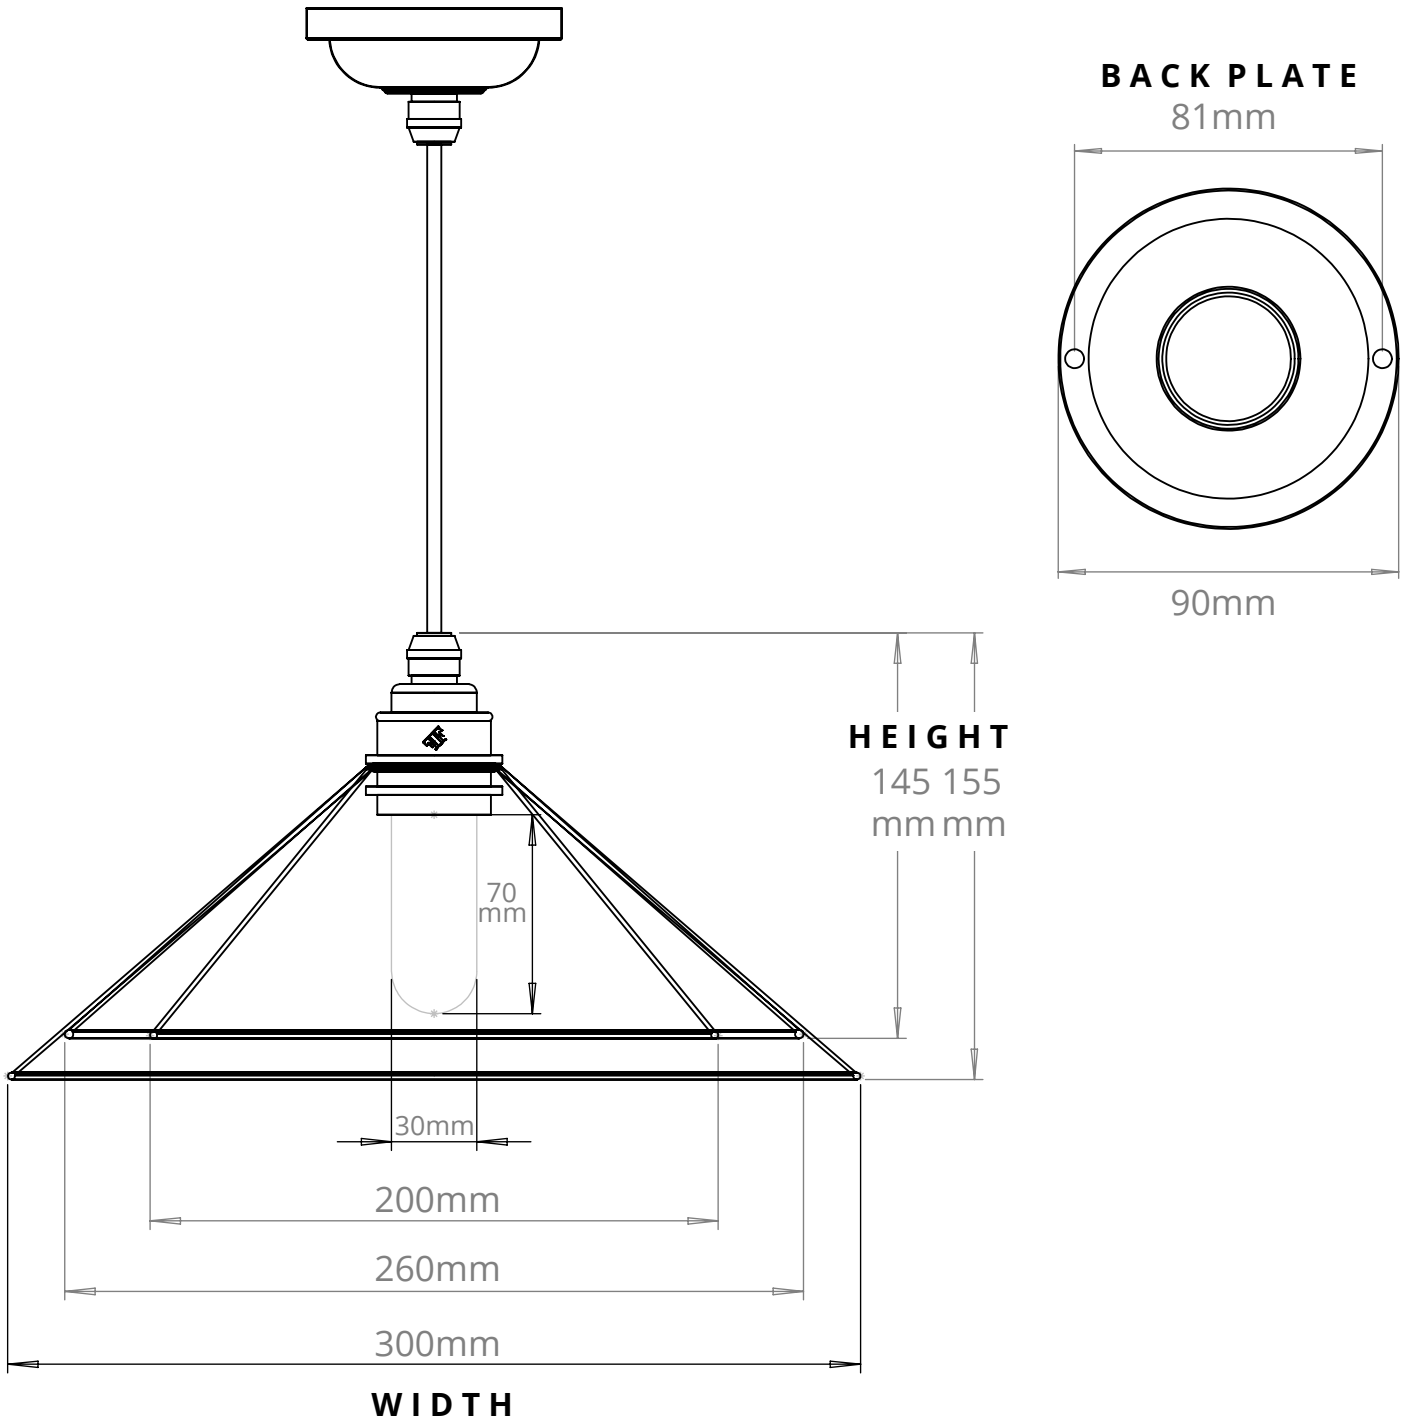

SIZE	WEIGHT	LAMPHOLDER	MAX WATTAGE	IP RATING
MEDIUM	620G	G9	8W	IP44
LARGE	726G	G9	8W	IP44
EXTRA-LARGE	876G	G9	8W	IP44

- All of our glass shades have a tolerance of 5mm and therefore weights may vary
- This product is supplied with a light source of energy class A++