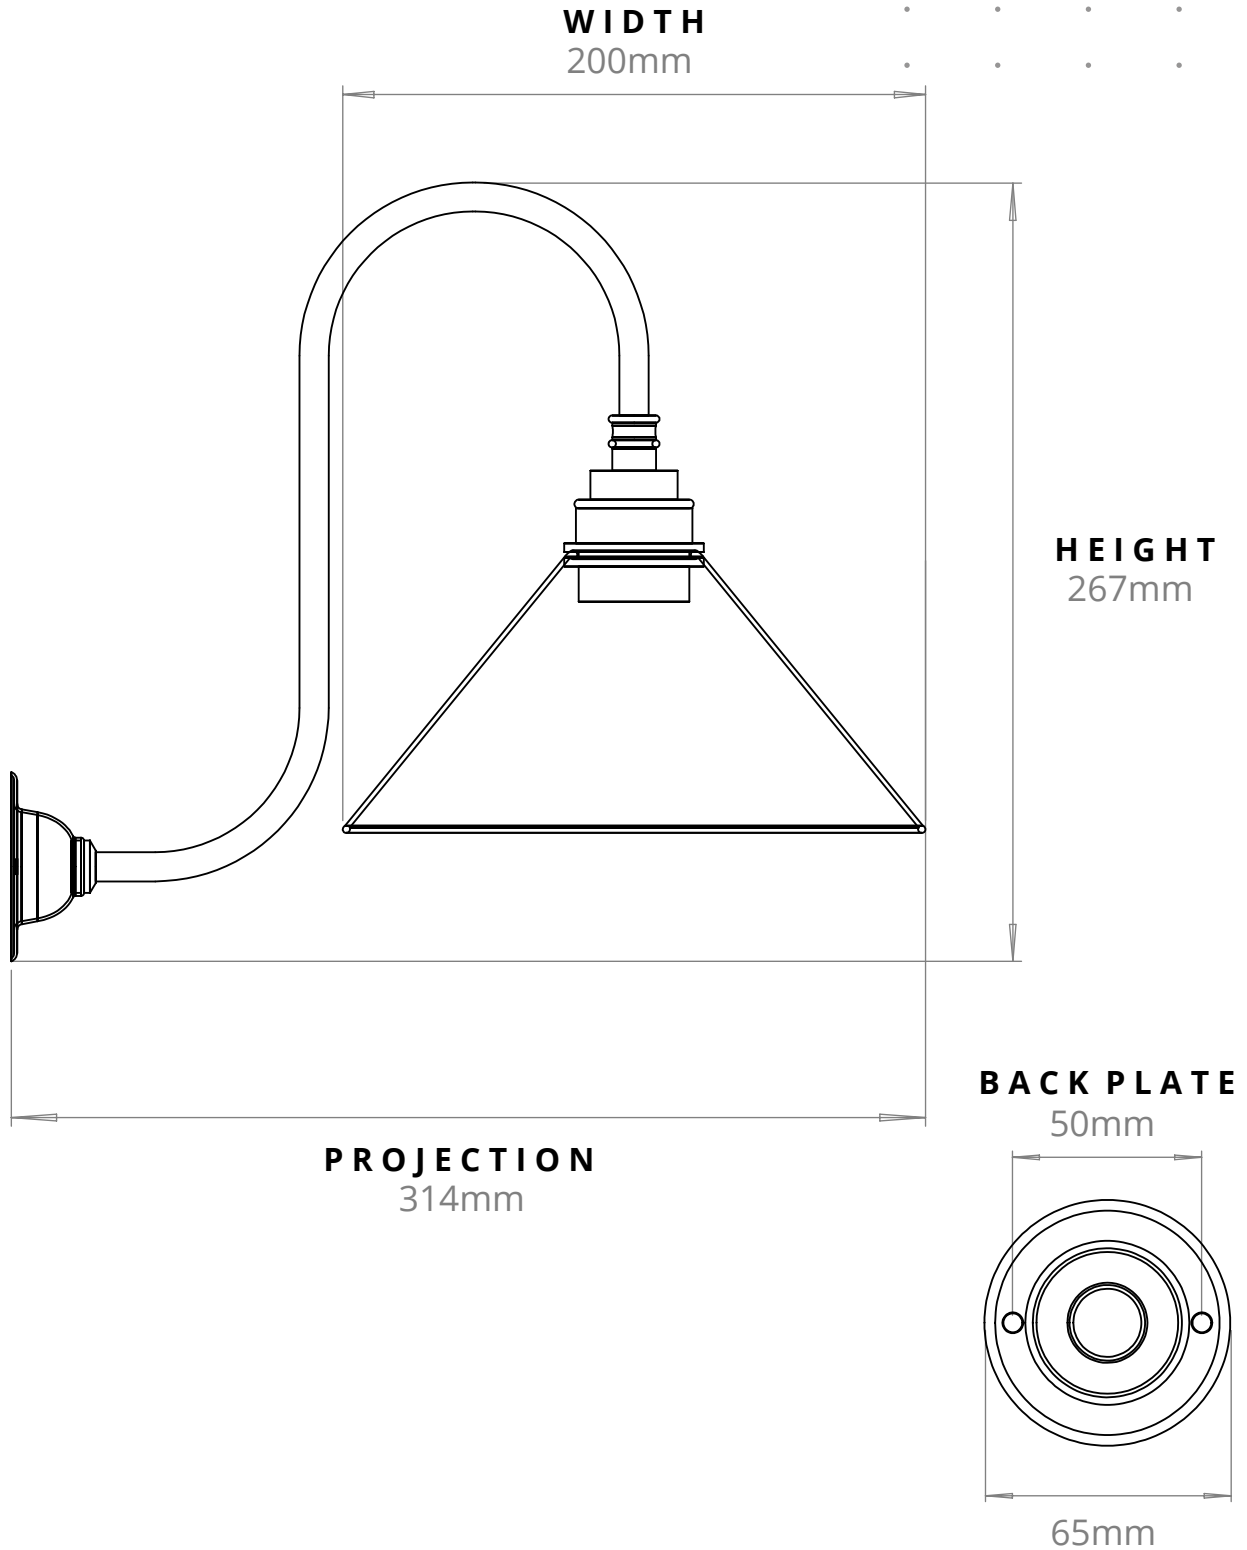

HAY SWAN NECK WALL LIGHT
SKU: HA-SN

SIZE	WEIGHT	LAMPHOLDER	MAX WATTAGE	IP RATING
MEDIUM	650G	E27	8W	IP20

■ All of our glass shades have a tolerance of 5mm and therefore weights may vary