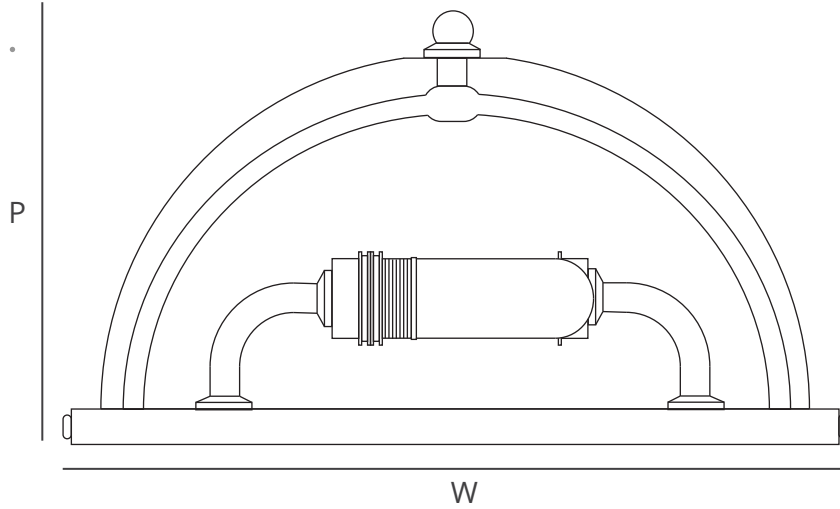

SPECIFICATION	WEIGHT (g)	PRODUCT CODE	BULB CAP	MAX. WATTAGE	IP RATING	P (mm)	H (mm)	W (mm)
MEDIUM	1800	FFFB-GRA	G9	25	IP44	150	260	260

Various metal colours available.
Choose from the following glass types: Clear, Ribbed, Smoked, White or Skinny Ribbed.
See website for further information.

Weights and measurements are approximate.
Bespoke colours and ES fittings are available on request.

FRITZ FRYER
 LIGHTING SPECIALISTS

 This luminaire is compatible with bulbs of the energy classes:

874/2012 