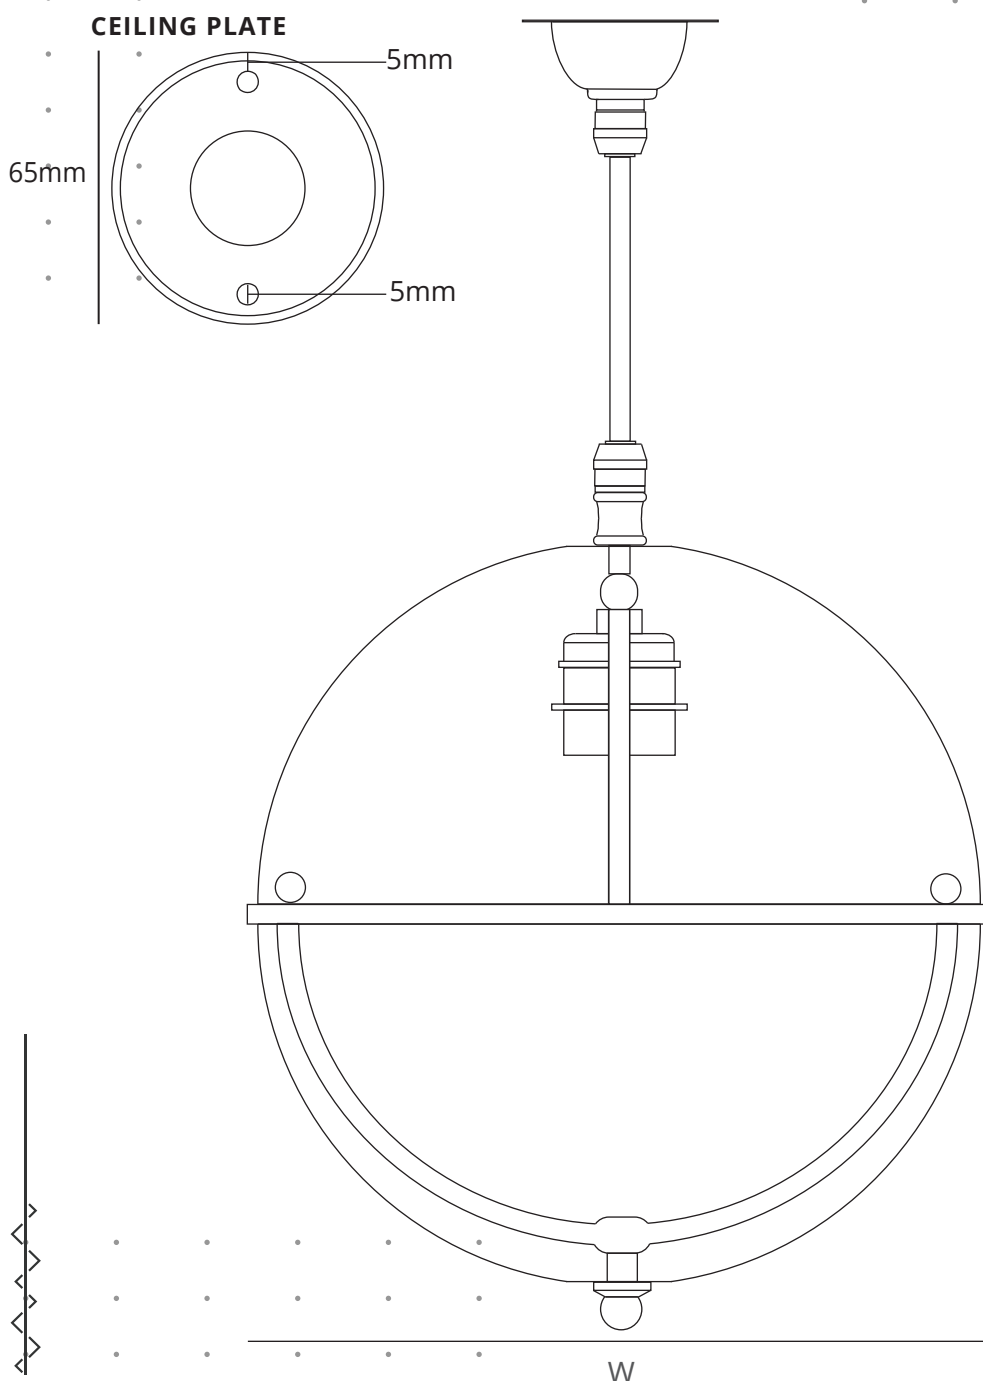

FRITZ FRYER

GRAFTON PENDANT LIGHT

SPECIFICATION	WEIGHT (g)	PRODUCT CODE	BULB CAP	MAX. WATTAGE	IP RATING	W (mm)	H (mm)
ONE SIZE	2200	FFLANT-GRA	E27	60	IP20	247	295

Various metal and feed colours available.
Choose from the following glass types: Clear, Smoked, White or Skinny Ribbed.
See website for further information.

Weights and measurements are approximate.
Cable length 100cm, bespoke cable lengths, colours and ES fittings are available on request.

theLIA

MEMBER

CE

EST. 1982
FRITZ FRYER
LIGHTING SPECIALISTS

This luminaire is compatible with bulbs of the energy classes: