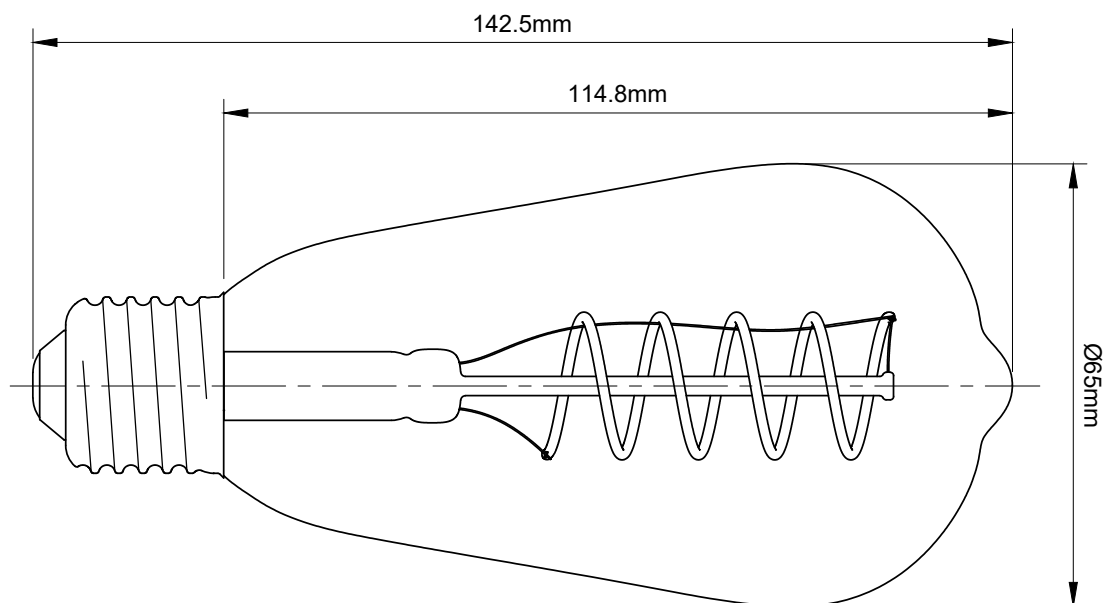

4W ST64 LED E27 1800K Sunset White Teardrop Bulb

TECHNICAL SPECIFICATION

Standard(s)	BS EN62560
Fitting	E27
Bulb Type	ST64 LED
Output	4W
Voltage Rating	AC200-240V
Amps	0.02A
Size	H 143mm x Dia. 65mm
Glass Tint	Amber
Colour Temp Kelvin	1800K (Sunset White)
Lumens	160LM
Lifetime	25,000 hrs.
Switch Cycles	30,000
Direct Start	Yes
Dimmable	Yes
Light Angle	360°
Ra - CRI	>94
Maximum Installation Altitude	2000m
Warranty	2 Years
Trademarks	The Soho Lighting Company is a registered trade mark number: UK00003313349, EU017906396, Date: 25 May 2018