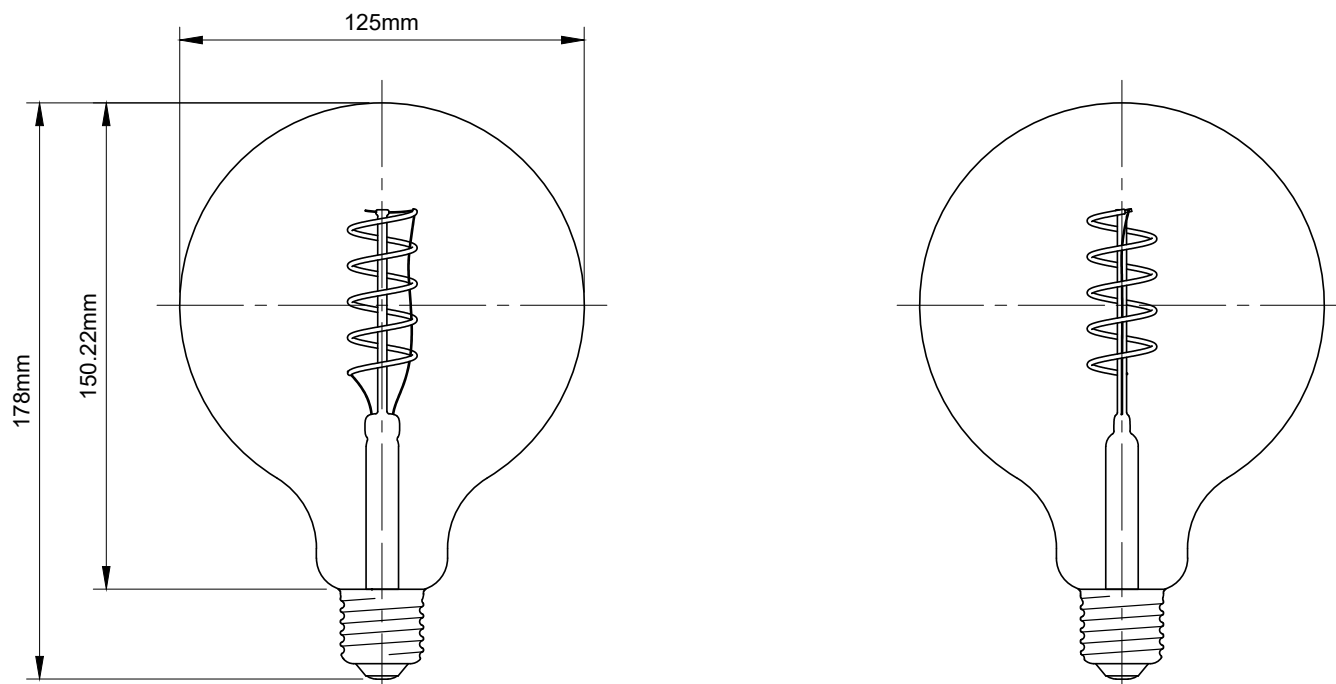

4W LED E27 1800K Sunset White G125 Bulb

TECHNICAL SPECIFICATION

Standard(s)	BS EN62560
Fitting	E27
Bulb Type	G125 LED
Output	4W
Voltage Rating	AC200-240V
Amps	0.02A
Size	H 178mm x Dia. 125mm
Glass Tint	Amber
Colour Temp Kelvin	1800K (Sunset White)
Lumens	160LM
Lifetime	25,000 hrs.
Switch Cycles	30,000
Direct Start	Yes
Dimmable	Yes
Light Angle	360°
Ra - CRI	>94
Maximum Installation Altitude	2000m
Warranty	2 Years
Trademarks	The Soho Lighting Company is a registered trade mark number: UK00003313349, EU017906396, Date: 25 May 2018