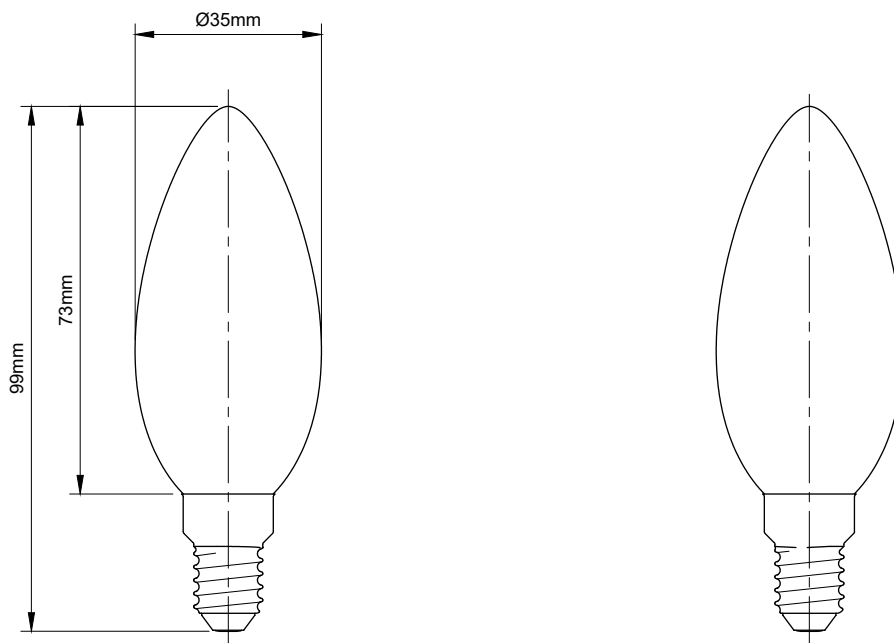

### 4W C35 LED E14 4100K Horizon Daylight Opal Glass Candle Bulb

#### TECHNICAL SPECIFICATION

Standard(s)	BS EN62560
Bulb Fitting	E14
Bulb Type	C35 LED
Output	4W
Voltage Rating	AC200-240V
Amps	0.02A
Size	H 99mm x Dia. 35mm
Glass Tint	Opal
Colour Temp Kelvin	3000K (Horizon Daylight)
Lumens	300LM
Lifetime	25,000 hrs.
Switch Cycles	30,000
Direct Start	Yes
Dimmable	Yes
Light Angle	360°
Ra - CRI	>94
Maximum Installation Altitude	2000m
Warranty	2 Years
Trademarks	The Soho Lighting Company is a registered trade mark number: UK00003313349, EU017906396, Date: 25 May 2018