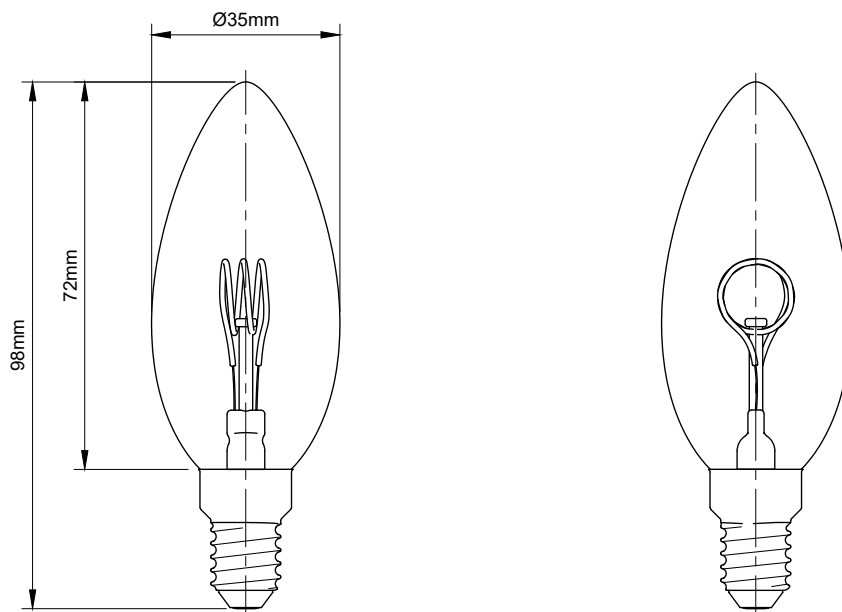

2W C35 LED E14 1800K Sunset White Candle Bulb

TECHNICAL SPECIFICATION

Standard(s)	BS EN62560
Bulb Fitting	E14
Bulb Type	C35 LED
Output	2W
Voltage Rating	AC200-240V
Amps	0.01A
Size	H 98mm x Dia. 35mm
Glass Tint	Amber
Colour Temp Kelvin	1800K (Sunset White)
Lumens	80LM
Lifetime	25,000 hrs.
Switch Cycles	30,000
Direct Start	Yes
Dimmable	Yes
Light Angle	360°
Ra - CRI	>94
Maximum Installation Altitude	2000m
Warranty	2 Years
Trademarks	The Soho Lighting Company is a registered trade mark number: UK00003313349, EU017906396, Date: 25 May 2018