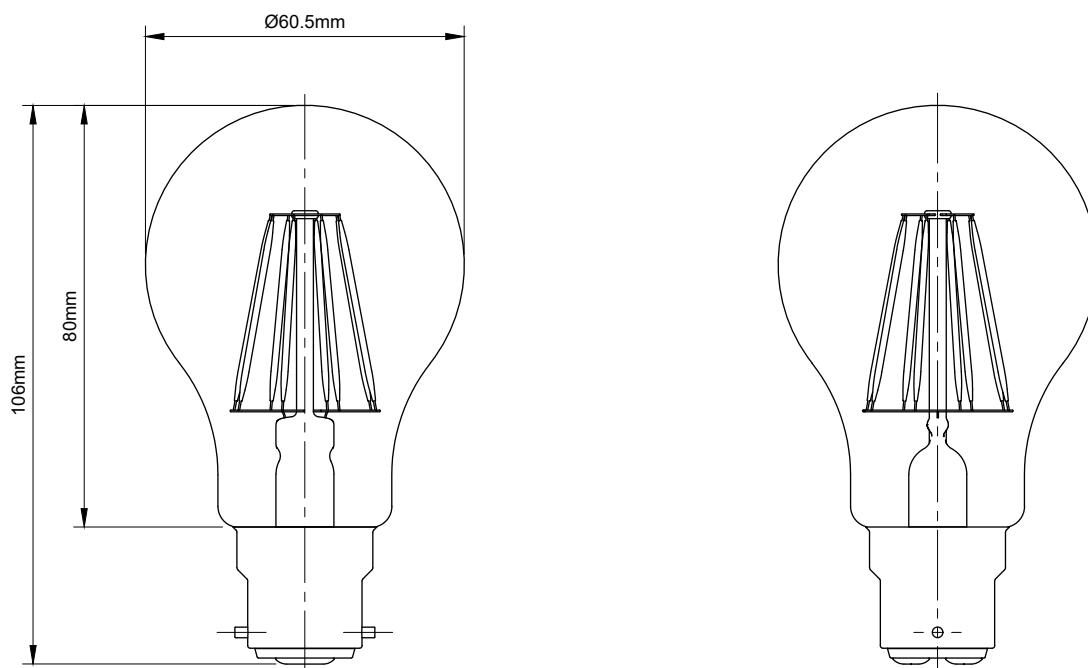

## 8W LED B22 4100K Horizon Daylight A60 Bulb

### TECHNICAL SPECIFICATION

Standard(s)	BS EN62560
Fitting	B22
Bulb Type	A60 LED
Output	8W
Voltage Rating	AC200-240V
Amps	0.54A
Size	H 106mm x Dia. 60.5mm
Glass Tint	Clear
Colour Temp Kelvin	4100K (Horizon White)
Lumens	800LM
Lifetime	25,000 hrs.
Switch Cycles	30,000
Direct Start	Yes
Dimmable	Yes
Light Angle	360°
Ra - CRI	>80
Maximum Installation Altitude	2000m
Warranty	3 Years
Trademarks	The Soho Lighting Company is a registered trade mark number: UK00003313349, EU017906396, Date: 25 May 2018