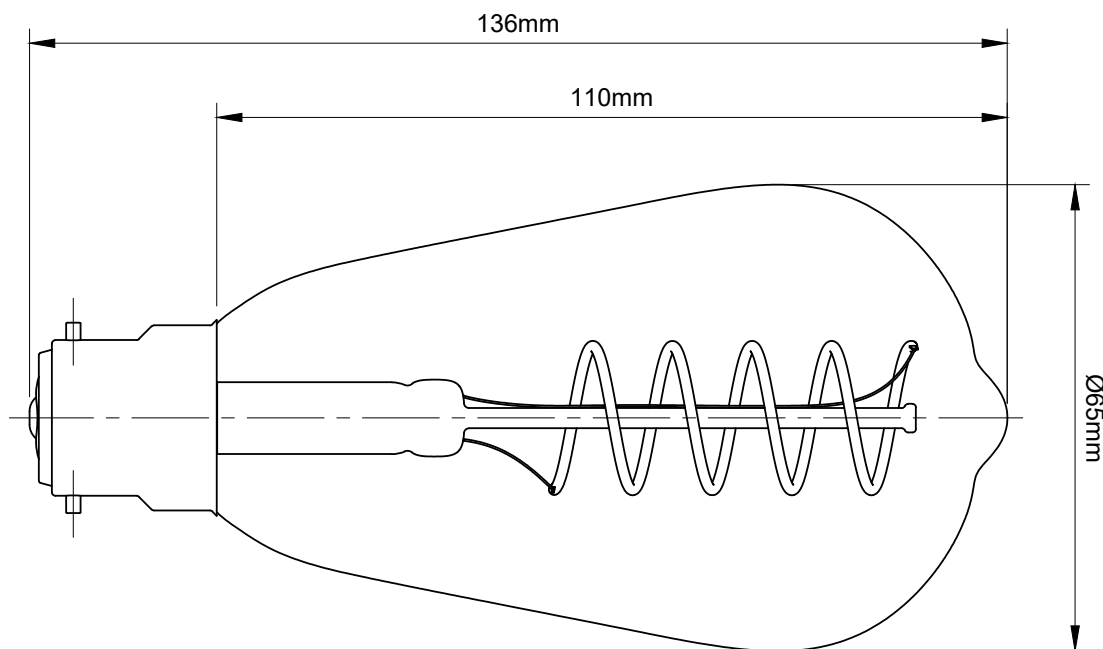

### 4W ST64 LED B22 1800K Sunset White Teardrop Bulb

#### TECHNICAL SPECIFICATION

Standard(s)	BS EN62560
Fitting	B22
Bulb Type	ST64 LED
Output	4W
Voltage Rating	AC200-240V
Amps	0.54A
Size	H 136mm x Dia. 65mm
Glass Tint	Amber
Colour Temp Kelvin	1800K (Sunset White)
Lumens	160LM
Lifetime	25,000 hrs.
Switch Cycles	30,000
Direct Start	Yes
Dimmable	Yes
Light Angle	360°
Ra - CRI	>80
Maximum Installation Altitude	2000m
Warranty	3 Years
Trademarks	The Soho Lighting Company is a registered trade mark number: UK00003313349, EU017906396, Date: 25 May 2018