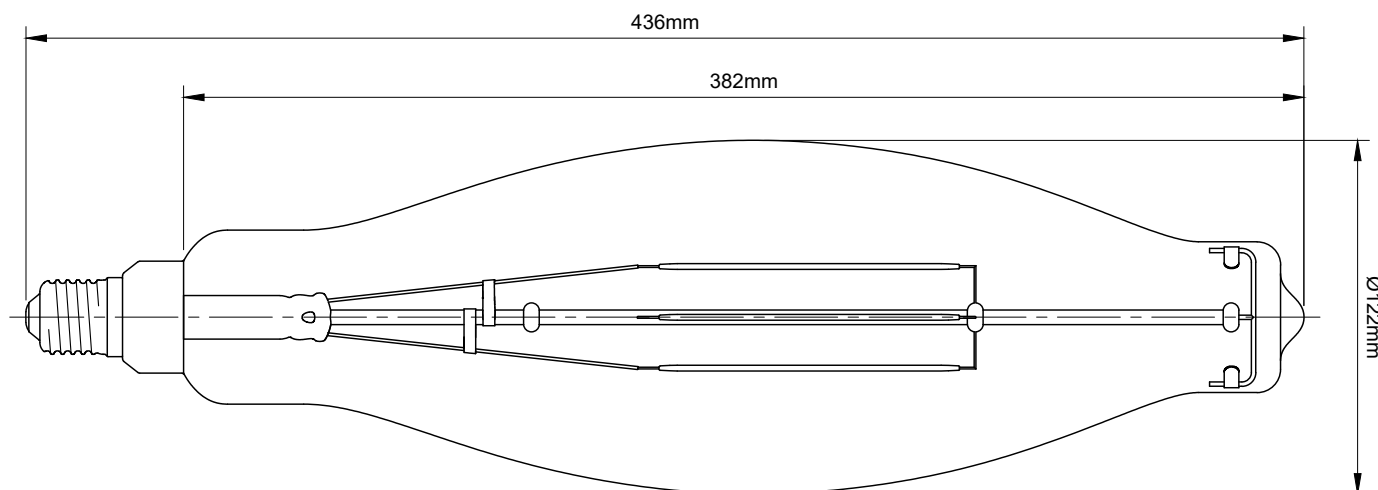

## 4W LED E27 1800K Sunset White BT120 Bulb

### TECHNICAL SPECIFICATION

Standard(s)	BS EN62560
Fitting	E27
Bulb Type	BT120 LED
Output	4W
Voltage Rating	AC200-240V
Amps	0.54A
Size	H 436mm x Dia. 112mm
Glass Tint	Amber
Colour Temp Kelvin	1800K (Sunset White)
Lumens	160LM
Lifetime	25,000 hrs.
Switch Cycles	30,000
Direct Start	Yes
Dimmable	Yes
Light Angle	360°
Ra - CRI	>80
Maximum Installation Altitude	2000m
Warranty	3 Years
Trademarks	The Soho Lighting Company is a registered trade mark number: UK00003313349, EU017906396, Date: 25 May 2018