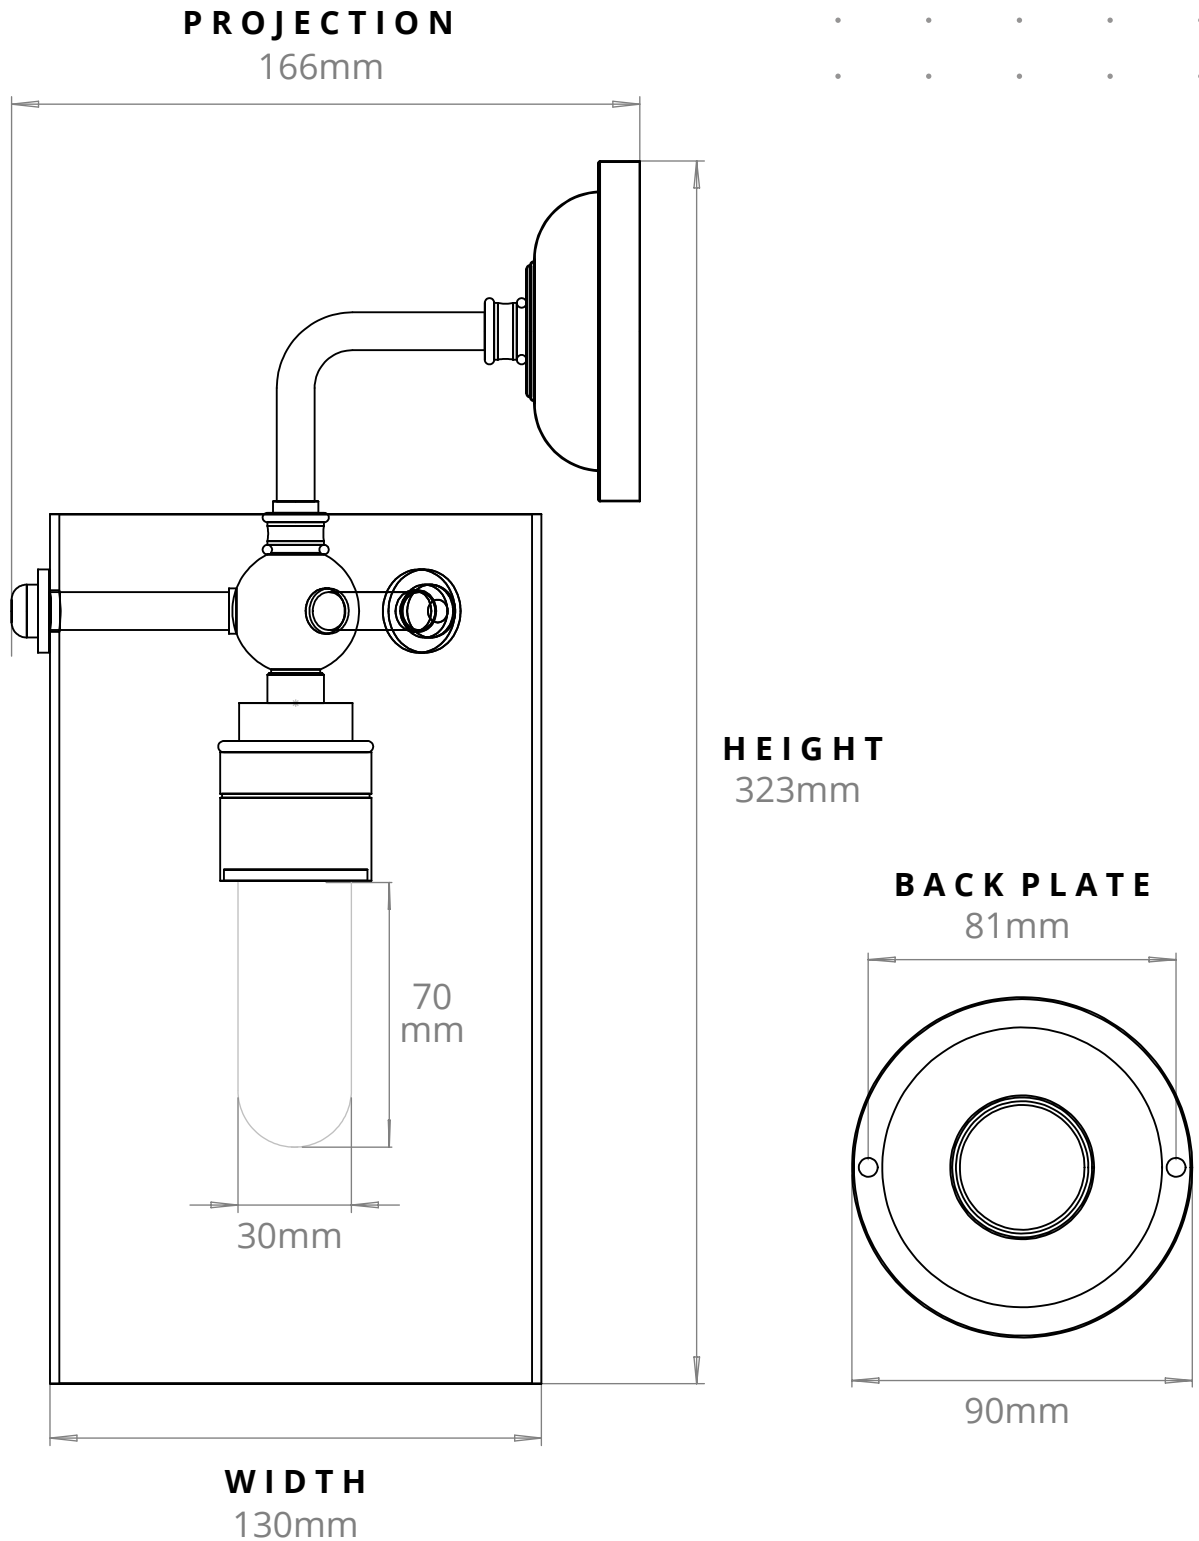

SELLACK CONTEMPORARY BATHROOM WALL LIGHT
SKU: SE-CB

SIZE	WEIGHT	LAMPHOLDER	MAX WATTAGE	IP RATING
SMALL	1145G	G9	8W	IP44

- All of our glass shades have a tolerance of 5mm and therefore weights may vary
- This product is supplied with a light source of energy class A++