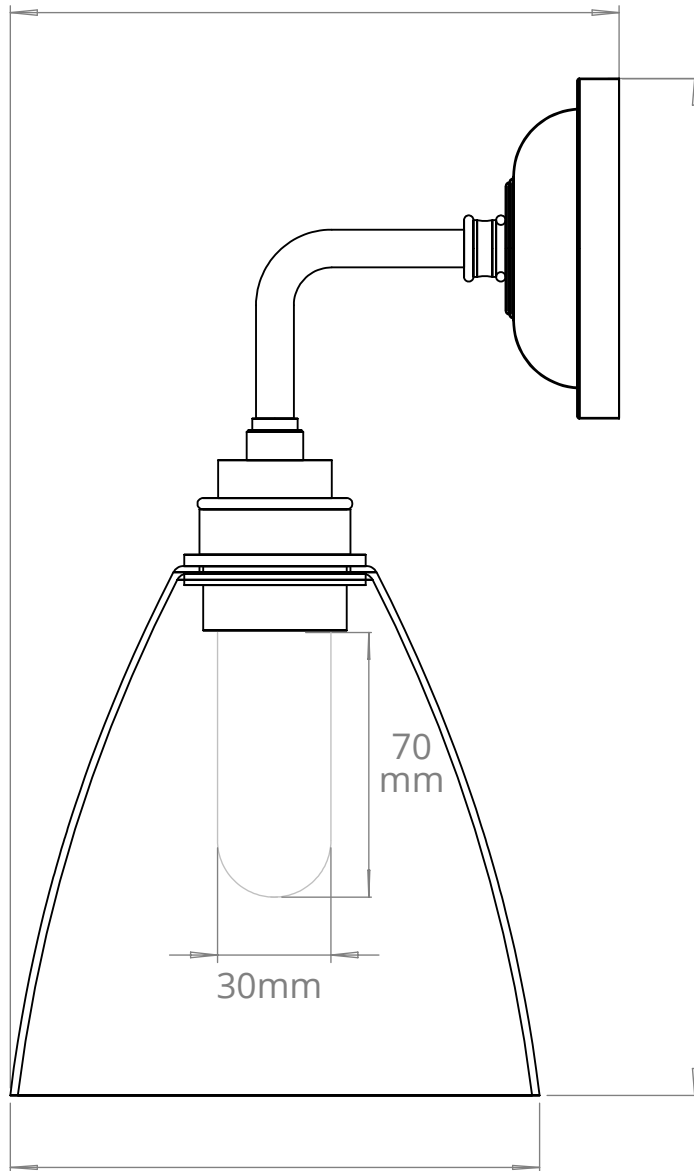

LEDBURY CONTEMPORARY BATHROOM WALL LIGHT
SKU: LE-CB

SIZE	WEIGHT	LAMPHOLDER	MAX WATTAGE	IP RATING
MEDIUM	590G	G9	8W	IP44

PROJECTION
161mm

WIDTH
140mm

HEIGHT
269mm

BACK PLATE
81mm

90mm

- All of our glass shades have a tolerance of 5mm and therefore weights may vary
- This product is supplied with a light source of energy class A++