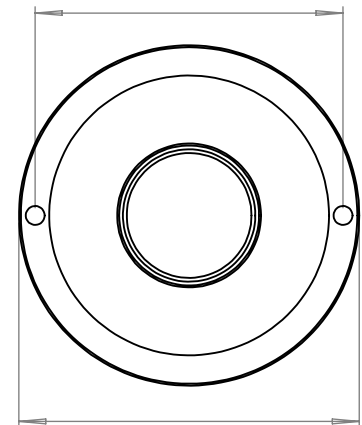

LEDBURY CONTEMPORARY BATHROOM WALL LIGHT
SKU: LE-CB

SIZE	WEIGHT	LAMPHOLDER	MAX WATTAGE	IP RATING
MEDIUM	590G	G9	8W	IP44

PROJECTION
161mm

WIDTH
140mm

HEIGHT
269mm

BACK PLATE
81mm

90mm

- All of our glass shades have a tolerance of 5mm and therefore weights may vary
- This product is supplied with a light source of energy class A++