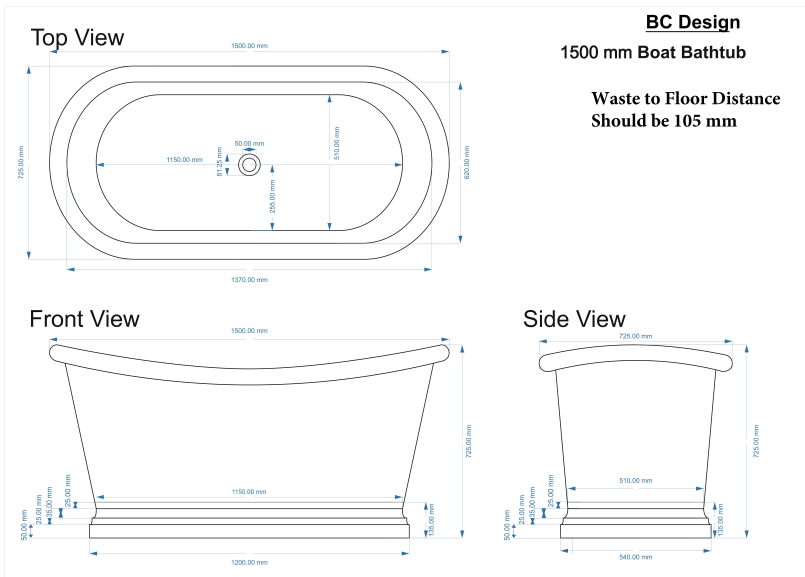

CUSTOMER SPECIFICATION SHEET - BATHS

SALES CODE: **BAC047**

DESCRIPTION 1500 COPPER BOAT BATH- ANTIQUE COPPER

PRODUCT DIMENSIONS			
Length (mm)	Width (mm)	Depth (mm)	Nett Wgt Kg
1500	725	700	44

PACKAGING DIMENSIONS			
Length (mm)	Width (mm)	Depth (mm)	Gross Wgt Kg
1630	820	820	50.5

PACKAGING DATA			
Box Colour	Brown		
Box Qty	1	Label Colour	White
Label Size	100 x 50	Label Qty	1

OUTER BOX DIMENSIONS (If Applicable)			
Length (mm)	Width (mm)	Height (mm)	Gross Wgt Kg
Barcode			

PRODUCT DETAILS				
Country of Origin	India	Certification	FSC	CE
Fitting Instruction	No	Material Colour Ref	Copper	
Product Material	Antique Copper (lacquered)			
Volume (Ltr)	190			
Leg Set Inc'	Legset Not Included	Waste Inc'	Waste Not Included	
Drilled/Undrilled	Undrilled For Taps	Includes Grips	No Grips Supplied	
Embossed	No	No of Tapholes	None	
Anti-Slip	No			