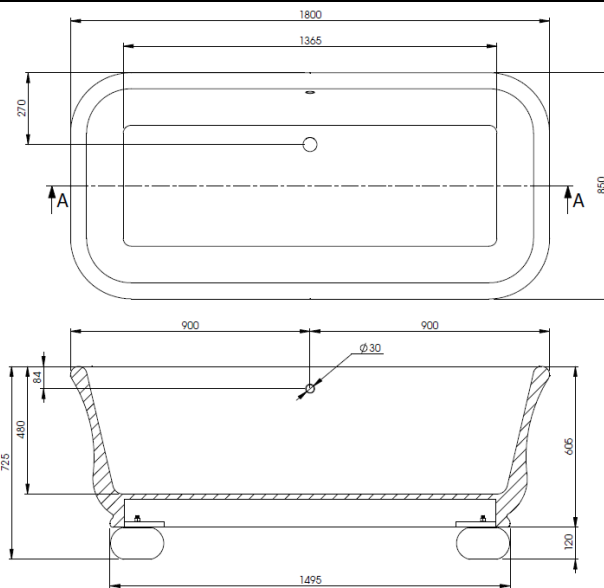

CUSTOMER DATA SHEET - BATHS

SALES CODE: BAB045 + BAB047

DESCRIPTION: SENATOR FREESTANDING BATH WITH FEET

PRODUCT DIMENSIONS

Length (mm)	Width (mm)	Height (mm)	Nett Wgt Kg
1800	840	725	135

PACKAGING DIMENSIONS

Length (mm)	Width (mm)	Depth (mm)	Gross Wgt Kg
XXX	XXX	XXX	XXX

PACKAGING DATA

Box Colour	Brown Cardboard Box		
Box Qty	1	Label Colour	White Label
Label Size	100 X 50	Label Qty	1

OUTER BOX DIMENSIONS (If Applicable)

Length (mm)	Width (mm)	Height (mm)	Gross Wgt Kg
Barcode			

PRODUCT DETAILS

Country of Origin	South Africa	Certification	FSC	No	CE	No
Fitting Instruction	Yes	Material Colour Ref	European White			
Product Material	Cian	Material Thickness	xxx			
Volume (Ltr)	200	Displaced Capacity	xxx			
Leg Set Inc'	Leg Set Not Included	Waste Inc'	Waste Not Included			
Drilled/Undrilled	Undrilled For Taps	Includes Grips	No Grips Supplied			
Embossed	No	No of Tapholes	None			
Anti-Slip	No					