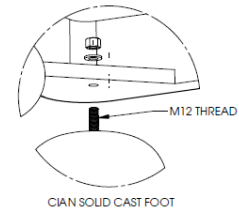

CUSTOMER DATA SHEET - BATHS

SALES CODE: BAB045 + BAB047

DESCRIPTION: SENATOR FREESTANDING BATH WITH FEET

PRODUCT DIMENSIONS

Length (mm)	Width (mm)	Height (mm)	Nett Wgt Kg
1800	840	725	135

PACKAGING DIMENSIONS

Length (mm)	Width (mm)	Depth (mm)	Gross Wgt Kg
XXX	XXX	XXX	XXX

PACKAGING DATA

Box Colour	Brown Cardboard Box		
Box Qty	1	Label Colour	White Label
Label Size	100 X 50	Label Qty	1

OUTER BOX DIMENSIONS (If Applicable)

Length (mm)	Width (mm)	Height (mm)	Gross Wgt Kg
Barcode			

PRODUCT DETAILS

Country of Origin	South Africa	Certification	FSC	No	CE	No
Fitting Instruction	Yes	Material Colour Ref	European White			
Product Material	Cian	Material Thickness	xxx			
Volume (Ltr)	200	Displaced Capacity	xxx			
Leg Set Inc'	Leg Set Not Included	Waste Inc'	Waste Not Included			
Drilled/Undrilled	Undrilled For Taps	Includes Grips	No Grips Supplied			
Embossed	No	No of Tapholes	None			
Anti-Slip	No					