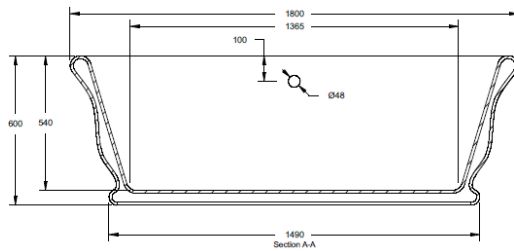

### PRODUCT DIMENSIONS

Length (mm)	Width (mm)	Depth (mm)	Nett Wgt Kg
1800	840	600	130

### PACKAGING DIMENSIONS

Length (mm)	Width (mm)	Depth (mm)	Gross Wgt Kg
XXX	XXX	XXX	XXX

### OUTER BOX DIMENSIONS (If Applicable)

Length (mm)	Width (mm)	Height (mm)	Gross Wgt Kg
Barcode			

### PRODUCT DETAILS

Country of Origin	South Africa	Certification	FSC	No	CE	No
Fitting Instruction	Yes	Material Colour Ref	European White			
Product Material	Cian	Material Thickness	xxx			
Volume (Ltr)	200	Displaced Capacity	xxx			
Leg Set Inc'	Leg Set Not Included	Waste Inc'	Waste Not Included			
Drilled/Undrilled	Undrilled For Taps	Includes Grips	No Grips Supplied			
Embossed	No	No of Tapholes	None			
Anti-Slip	No					