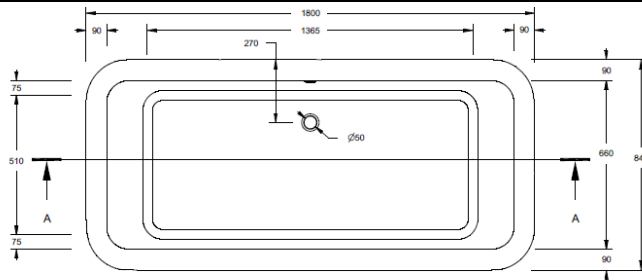

### PRODUCT DIMENSIONS

Length (mm)	Width (mm)	Depth (mm)	Nett Wgt Kg
1800	840	600	130

### PACKAGING DIMENSIONS

Length (mm)	Width (mm)	Depth (mm)	Gross Wgt Kg
XXX	XXX	XXX	XXX

### OUTER BOX DIMENSIONS (If Applicable)

Length (mm)	Width (mm)	Height (mm)	Gross Wgt Kg
Barcode			

### PRODUCT DETAILS

Country of Origin	South Africa	Certification	FSC	No	CE	No
Fitting Instruction	Yes	Material Colour Ref	European White			
Product Material	Cian	Material Thickness	xxx			
Volume (Ltr)	200	Displaced Capacity	xxx			
Leg Set Inc'	Leg Set Not Included	Waste Inc'	Waste Not Included			
Drilled/Undrilled	Undrilled For Taps	Includes Grips	No Grips Supplied			
Embossed	No	No of Tapholes	None			
Anti-Slip	No					