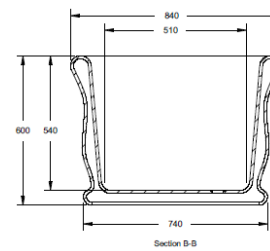

### PRODUCT DIMENSIONS

Length (mm)	Width (mm)	Depth (mm)	Nett Wgt Kg
1800	840	600	130

### PACKAGING DIMENSIONS

Length (mm)	Width (mm)	Depth (mm)	Gross Wgt Kg
XXX	XXX	XXX	XXX

### OUTER BOX DIMENSIONS (If Applicable)

Length (mm)	Width (mm)	Height (mm)	Gross Wgt Kg
Barcode			

### PRODUCT DETAILS

Country of Origin	South Africa	Certification	FSC	No	CE	No
Fitting Instruction	Yes	Material Colour Ref	European White			
Product Material	Cian	Material Thickness	xxx			
Volume (Ltr)	200	Displaced Capacity	xxx			
Leg Set Inc'	Leg Set Not Included	Waste Inc'	Waste Not Included			
Drilled/Undrilled	Undrilled For Taps	Includes Grips	No Grips Supplied			
Embossed	No	No of Tapholes	None			
Anti-Slip	No					