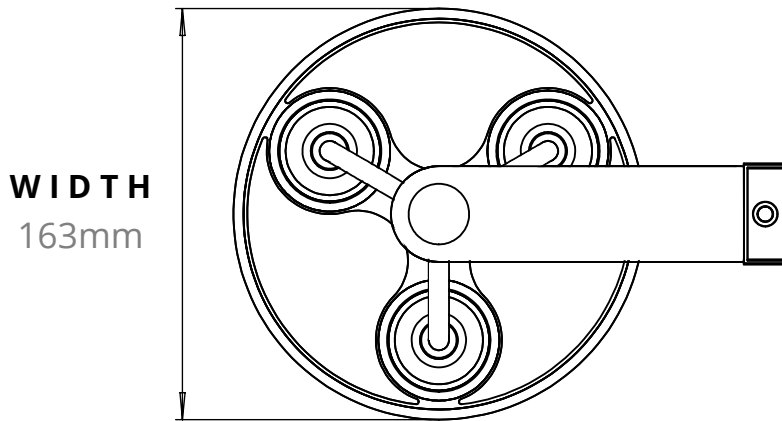

SIZE	WEIGHT(G)	LAMPHOLDER	MAX WATTAGE	IP RATING
ONE SIZE	G	E27	8W	IP20

PROJECTION
219mm

BACK PLATE

■ All weights and measurements have 5mm/5g tolerance