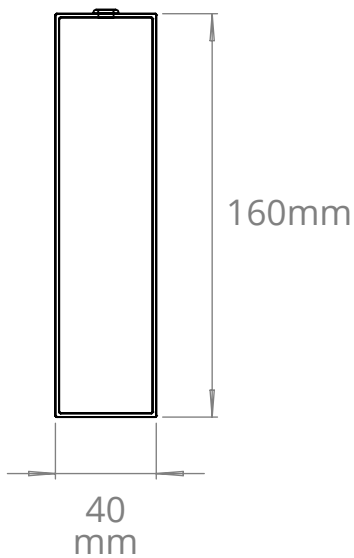

SIZE	WEIGHT(G)	LAMPHOLDER	MAX WATTAGE	IP RATING
ONE SIZE	G	E27	8W	IP20

PROJECTION
219mm

BACK PLATE

■ All weights and measurements have 5mm/5g tolerance