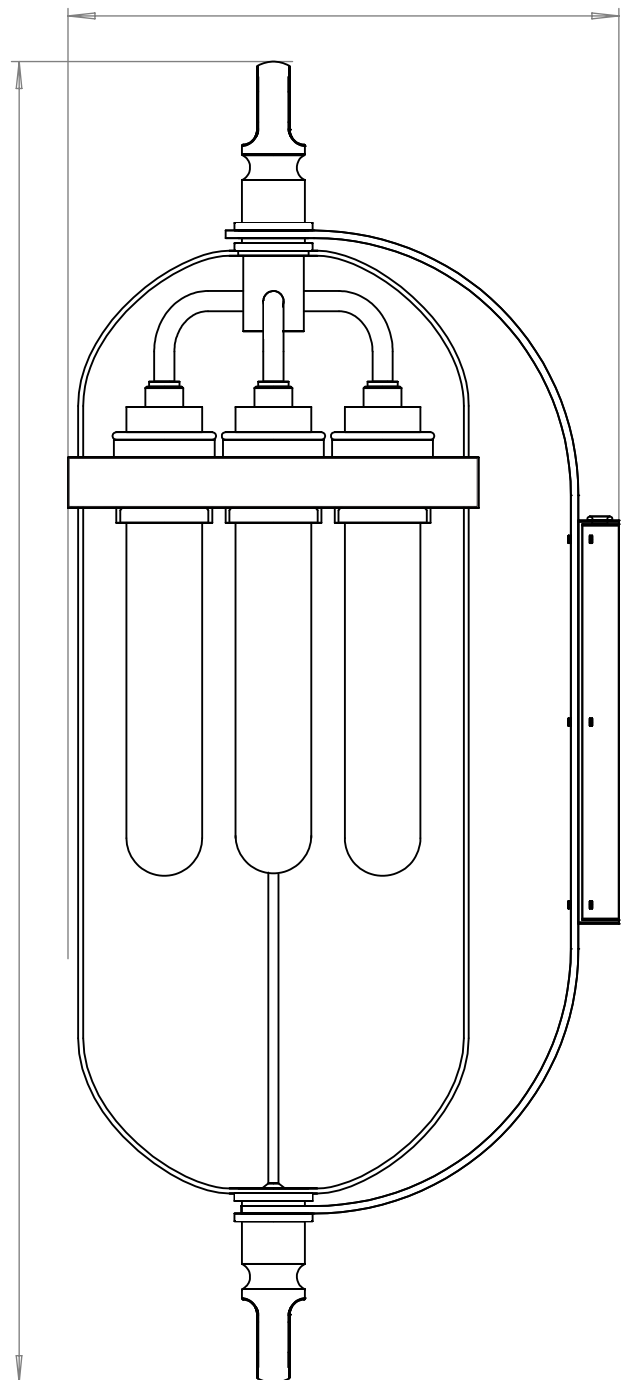

SIZE	WEIGHT(G)	LAMPHOLDER	MAX WATTAGE	IP RATING
ONE SIZE	G	E27	8W	IP20

PROJECTION
219mm

BACK PLATE

■ All weights and measurements have 5mm/5g tolerance