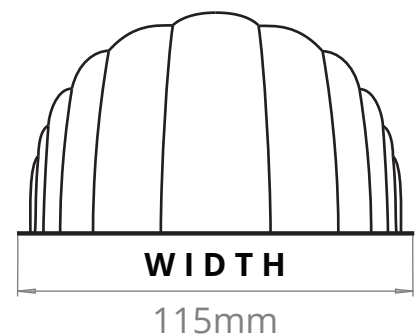

ART DECO SHELL ADJUSTABLE SPOTLIGHT
SKU:DS-SP

SIZE	WEIGHT(G)	LAMPHOLDER	MAX WATTAGE	IP RATING
ONE SIZE	308	B22	8W	IP20

PROJECTION
280mm

BACK PLATE
50mm

HEIGHT
260mm

WIDTH
115mm

■ All of our glass shades have a tolerance of 5mm and therefore weights may vary