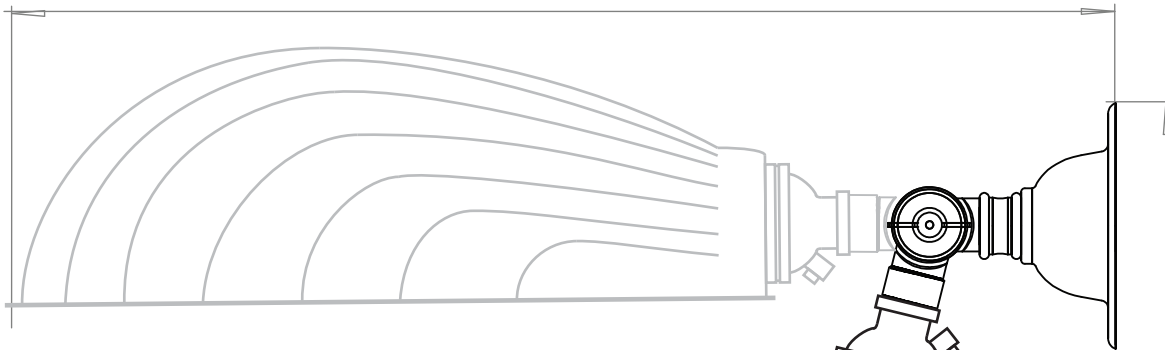

ART DECO SHELL ADJUSTABLE SPOTLIGHT
SKU:DS-SP

SIZE	WEIGHT(G)	LAMPHOLDER	MAX WATTAGE	IP RATING
ONE SIZE	308	B22	8W	IP20

PROJECTION
280mm

BACK PLATE
50mm

HEIGHT
260mm

WIDTH
115mm

■ All of our glass shades have a tolerance of 5mm and therefore weights may vary