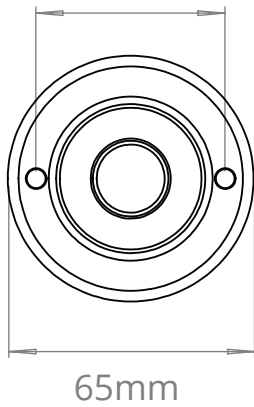

ART DECO SHELL ADJUSTABLE SPOTLIGHT
SKU:DS-SP

SIZE	WEIGHT(G)	LAMPHOLDER	MAX WATTAGE	IP RATING
ONE SIZE	308	B22	8W	IP20

PROJECTION
280mm

BACK PLATE
50mm

HEIGHT
260mm

WIDTH
115mm

■ All of our glass shades have a tolerance of 5mm and therefore weights may vary